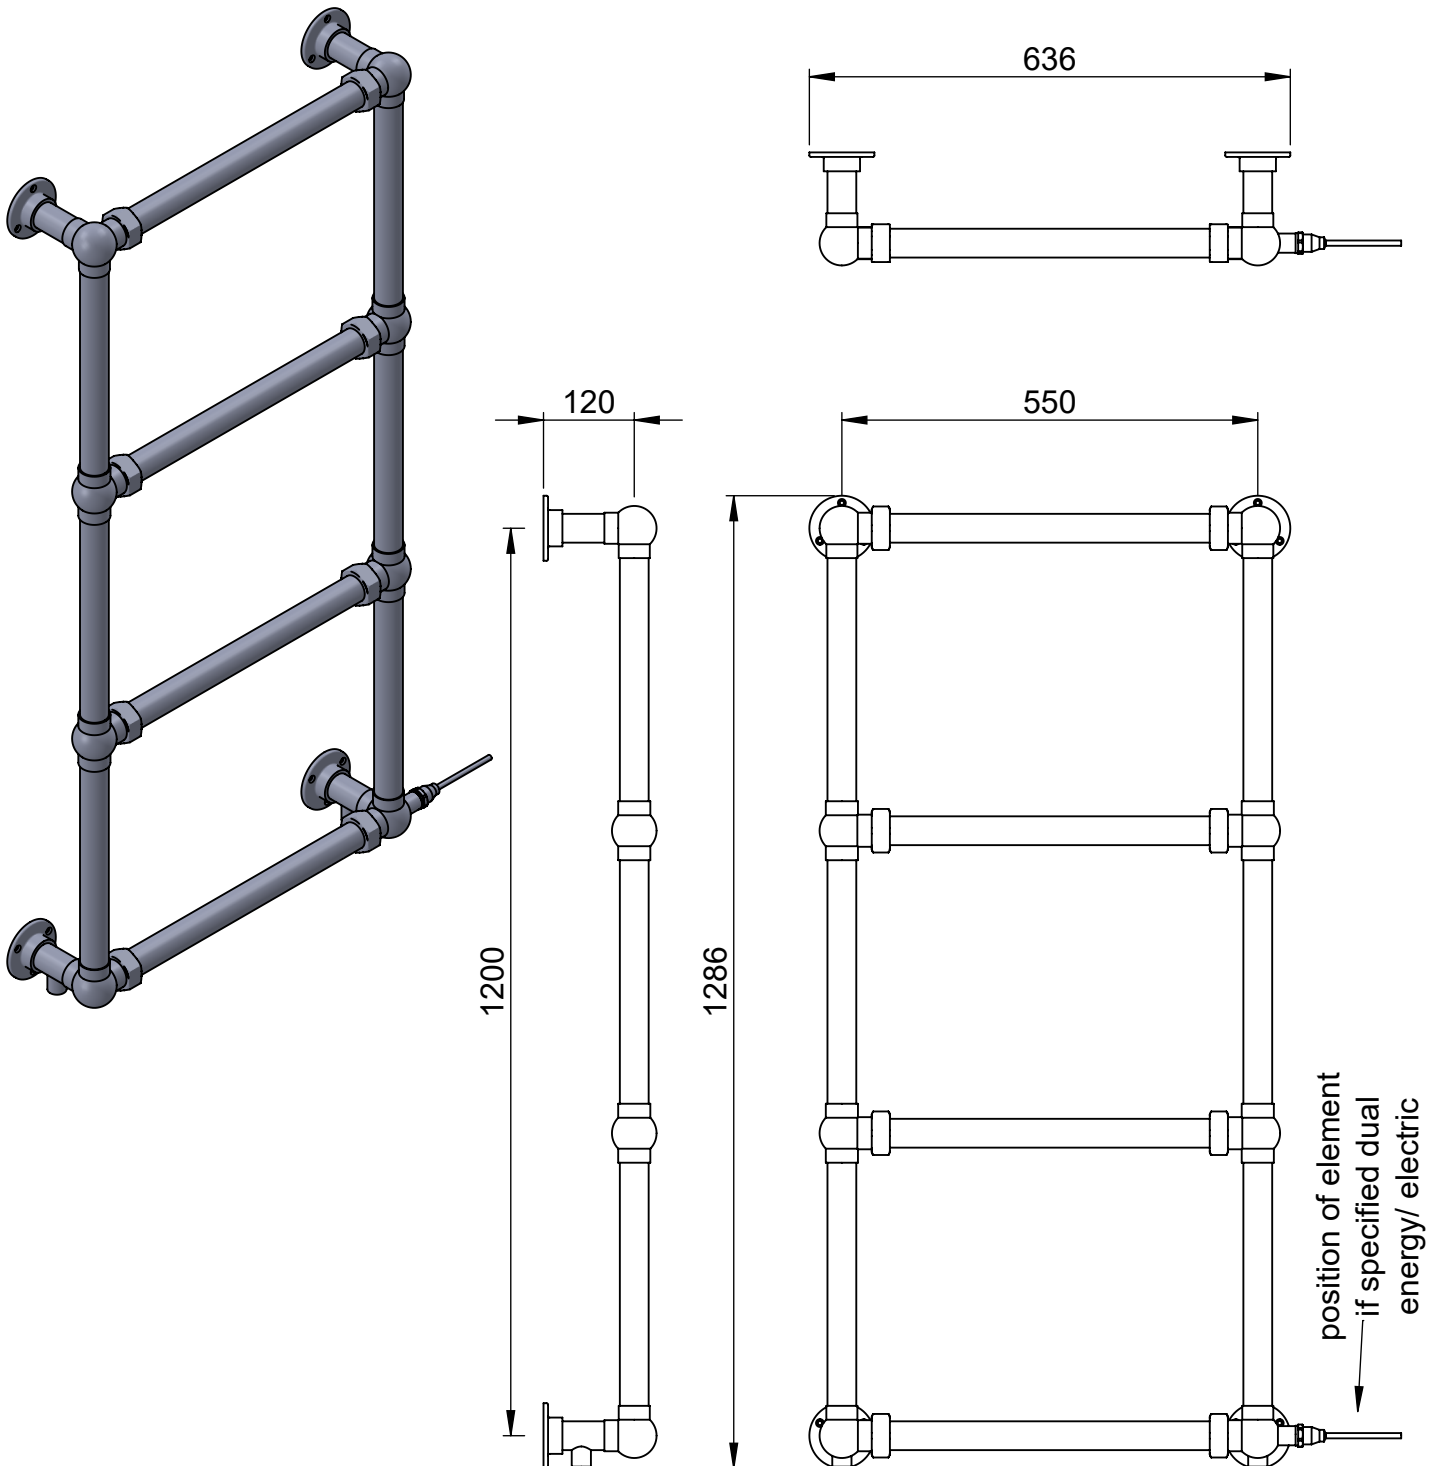

Grandeur GD032WM 1286x636

Height: 1286
Width: 636
Depth: 154
Weight HO: kg
EO: kg

Tube ϕ : 38.1
Pipe Centres: 550
Elec. element if specified: 150
Output @ 50°C Δ T Watts: 321
BTUs: 1095

All dimensions in millimetres

Manufactured from ISO/CEN CuZn36As (BS CZ126) brass tube

Vogue UK Ltd. reserve the right to alter specifications without prior notice.
ALL MEASUREMENTS ARE NOMINAL DIMENSIONS ONLY, AND ARE NOT BINDING.