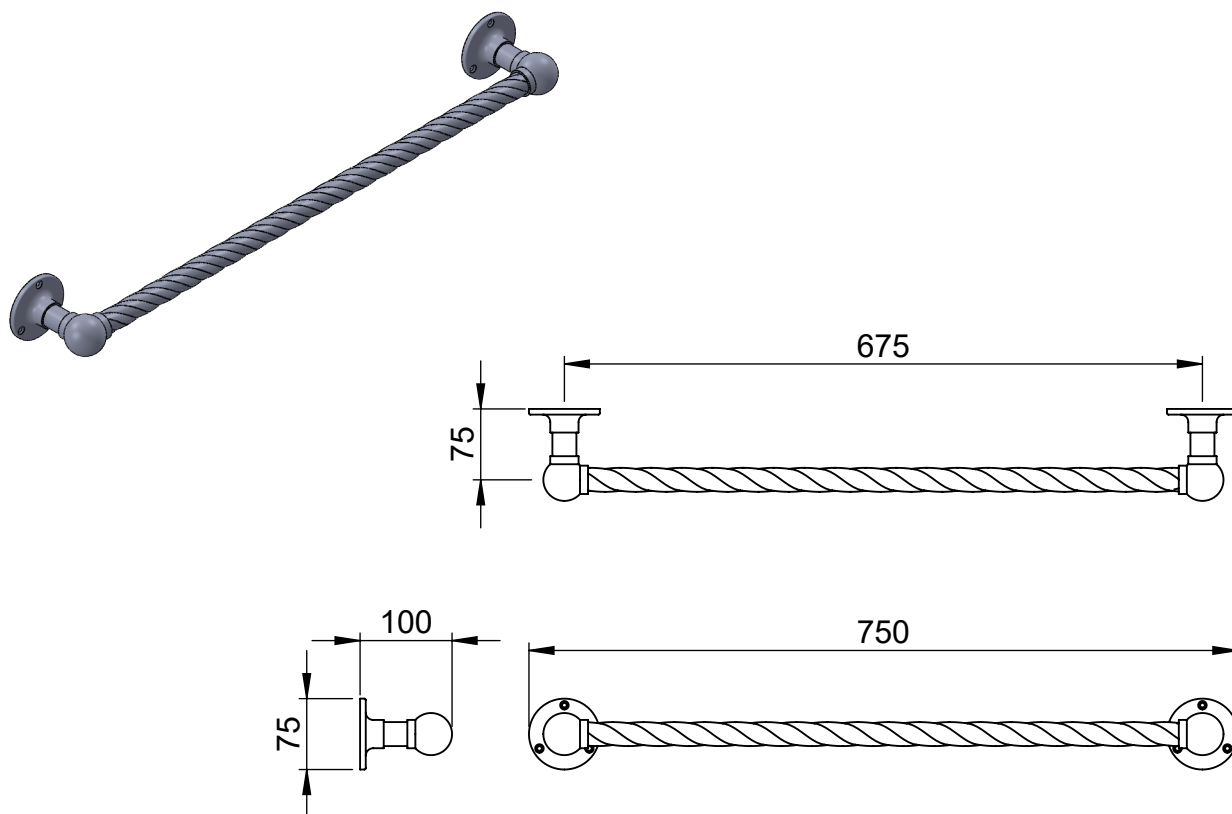

MN007B 75x750

Height: 75
Width: 750
Depth: 100
Weight HO: kg
EO: kg

Tube ϕ : 25.4
Pipe Centres: n/a
Elec. element if specified: n/a
Output @ 50° C Δ T Watts: n/a
BTUs: n/a

All dimensions in millimetres

Manufactured from ISO/CEN CuZn30As (BS CZ126) brass tube

Vogue UK Ltd. reserve the right to alter specifications without prior notice.
ALL MEASUREMENTS ARE NOMINAL DIMENSIONS ONLY, AND ARE NOT BINDING.

SCALE 1:8

VOGUE
TOWEL WARMERS & RADIATORS

Strawberry Lane, Willenhall
West Midlands WV13 3RS
Tel: 01902 387000 Fax: 01902 387001
e-mail:sales@vogueuk.co.uk www.vogueuk.co.uk