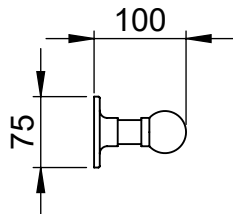

MN007A 75x600

Height: 75
Width: 600
Depth: 100
Weight HO: kg
EO: kg

Tube ϕ : 25.4
Pipe Centres: n/a
Elec. element if specified: n/a
Output @ 50° C Δ T Watts: n/a
BTUs: n/a

All dimensions in millimetres

Manufactured from ISO/CEN CuZn30As (BS CZ126) brass tube

Vogue UK Ltd. reserve the right to alter specifications without prior notice.
ALL MEASUREMENTS ARE NOMINAL DIMENSIONS ONLY, AND ARE NOT BINDING.

SCALE 1:8

VOGUE
TOWEL WARMERS & RADIATORS

Strawberry Lane, Willenhall
West Midlands WV13 3RS
Tel: 01902 387000 Fax: 01902 387001
e-mail: sales@vogueuk.co.uk www.vogueuk.co.uk