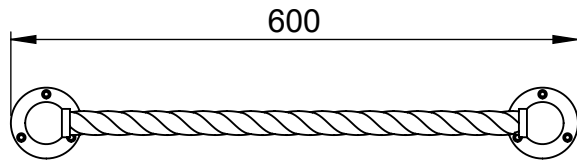

MN007A 75x600

Height: 75
Width: 600
Depth: 100
Weight HO: kg
EO: kg

Tube ϕ : 25.4
Pipe Centres: n/a
Elec. element if specified: n/a
Output @ 50° C Δ T Watts: n/a
BTUs: n/a

All dimensions in millimetres

Manufactured from ISO/CEN CuZn30As (BS CZ126) brass tube