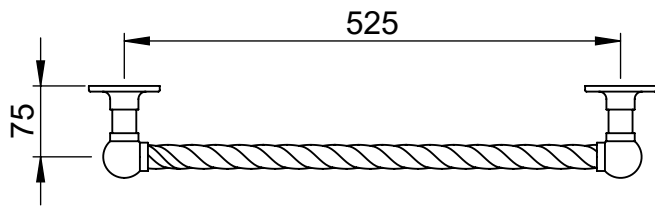

MN007A 75x600

Height: 75
Width: 600
Depth: 100
Weight HO: kg
EO: kg

Tube ϕ : 25.4
Pipe Centres: n/a
Elec. element if specified: n/a
Output @ 50° C Δ T Watts: n/a
BTUs: n/a

All dimensions in millimetres

Manufactured from ISO/CEN CuZn30As (BS CZ126) brass tube

Vogue UK Ltd. reserve the right to alter specifications without prior notice.
ALL MEASUREMENTS ARE NOMINAL DIMENSIONS ONLY, AND ARE NOT BINDING.

SCALE 1:8

VOGUE
TOWEL WARMERS & RADIATORS

Strawberry Lane, Willenhall
West Midlands WV13 3RS
Tel: 01902 387000 Fax: 01902 387001
e-mail: sales@vogueuk.co.uk www.vogueuk.co.uk