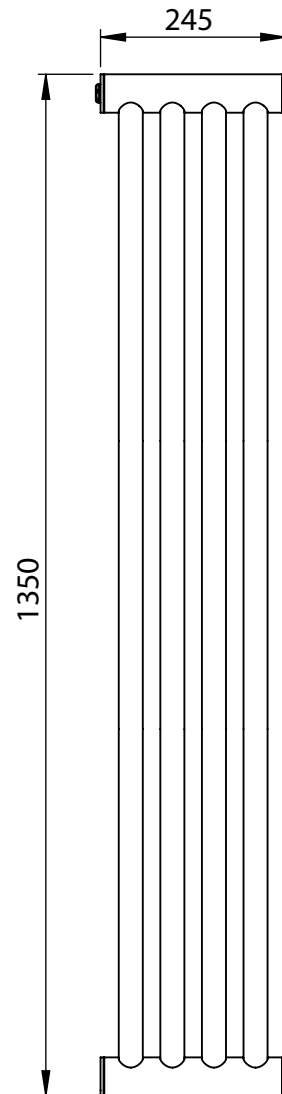

CN020 1350x245

Height: 1350
Width: 245
Depth: 155
Weight HO: kg
EO: kg

Tube ϕ : 50.8 + 31.8
End to End Connections: 245
Elec. element if specified: n/a
Output @ 50 °C Δ T Watts: 370
BTUs:

All dimensions in millimetres

Manufactured from ISO/CEN CuZn36As (BS CZ126) brass tube

Vogue UK Ltd. reserve the right to alter specifications without prior notice.
ALL MEASUREMENTS ARE NOMINAL DIMENSIONS ONLY, AND ARE NOT BINDING

SCALE 1:10