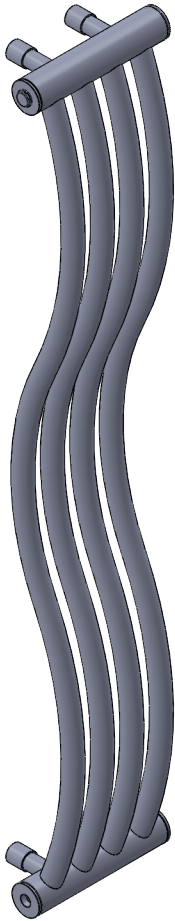

CN020 1350x245

Height: 1350
Width: 245
Depth: 155
Weight HO: kg
EO: kg

Tube ϕ : 50.8 + 31.8
End to End Connections: 245
Elec. element if specified: n/a
Output @ 50 °C Δ T Watts: 370
BTUs:

All dimensions in millimetres

Manufactured from ISO/CEN CuZn36As (BS CZ126) brass tube

Vogue UK Ltd. reserve the right to alter specifications without prior notice.
ALL MEASUREMENTS ARE NOMINAL DIMENSIONS ONLY, AND ARE NOT BINDING

SCALE 1:10