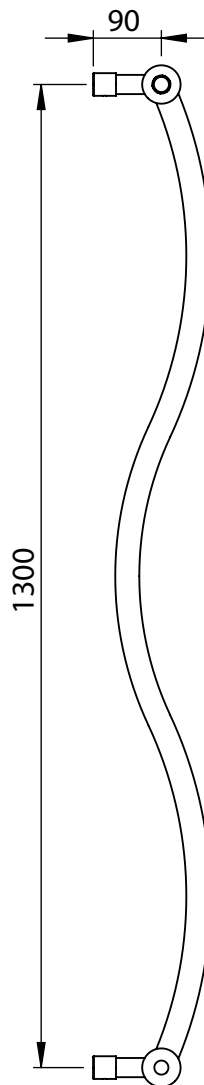

CN020 1350x245

Height: 1350
Width: 245
Depth: 155
Weight HO: kg
EO: kg

Tube ϕ : 50.8 + 31.8
End to End Connections: 245
Elec. element if specified: n/a
Output @ 50 °C Δ T Watts: 370
BTUs:

All dimensions in millimetres

Manufactured from ISO/CEN CuZn36As (BS CZ126) brass tube

Vogue UK Ltd. reserve the right to alter specifications without prior notice.
ALL MEASUREMENTS ARE NOMINAL DIMENSIONS ONLY, AND ARE NOT BINDING

SCALE 1:10