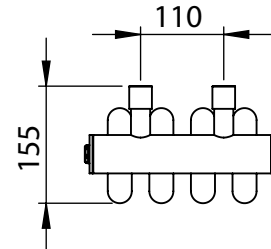

CN020 1350x245

Height: 1350
Width: 245
Depth: 155
Weight HO: kg
EO: kg

Tube ϕ : 50.8 + 31.8
End to End Connections: 245
Elec. element if specified: n/a
Output @ 50 °C Δ T Watts: 370
BTUs:

All dimensions in millimetres

Manufactured from ISO/CEN CuZn36As (BS CZ126) brass tube

Vogue UK Ltd. reserve the right to alter specifications without prior notice.
ALL MEASUREMENTS ARE NOMINAL DIMENSIONS ONLY, AND ARE NOT BINDING

SCALE 1:10