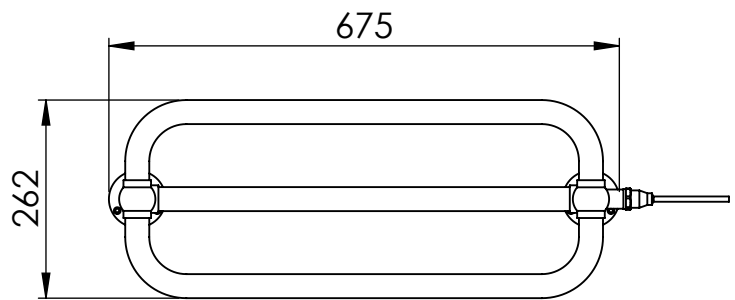

LG011 925x675

Height: 925
Width: 675
Depth: 262
Weight HO: kg
EO: kg

Tube ϕ : 31.8
Pipe Centres / Face-Face Cons: 518
Elec. element if specified: 100 W
Output @ 50° C Δ T Watts: 251 W
BTUs: W

All dimensions in millimetres

Manufactured from ISO/CEN CuZn30As (BS CZ126) brass tube

Vogue UK Ltd. reserve the right to alter specifications without prior notice.
ALL MEASUREMENTS ARE NOMINAL DIMENSIONS ONLY, AND ARE NOT BINDING.