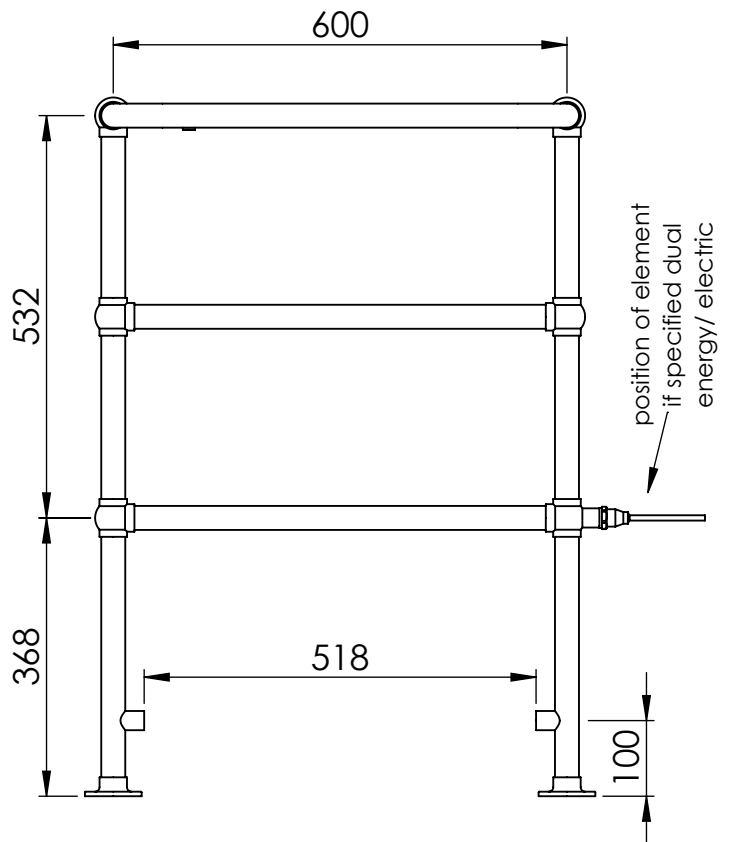

LG011 925x675

Height: 925
Width: 675
Depth: 262
Weight HO: kg
EO: kg

Tube ϕ : 31.8
Pipe Centres / Face-Face Cons: 518
Elec. element if specified: 100 W
Output @ 50° C Δ T Watts: 251 W
BTUs: W

All dimensions in millimetres

Manufactured from ISO/CEN CuZn30As (BS CZ126) brass tube

Vogue UK Ltd. reserve the right to alter specifications without prior notice.
ALL MEASUREMENTS ARE NOMINAL DIMENSIONS ONLY, AND ARE NOT BINDING.