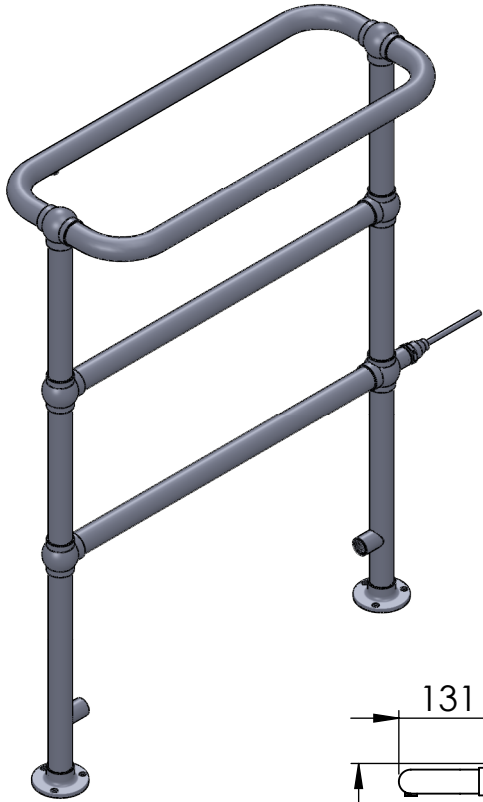

LG011 925x675

Height: 925
Width: 675
Depth: 262
Weight HO: kg
EO: kg

Tube ϕ : 31.8
Pipe Centres / Face-Face Cons: 518
Elec. element if specified: 100 W
Output @ 50° C Δ T Watts: 251 W
BTUs: W

All dimensions in millimetres

Manufactured from ISO/CEN CuZn30As (BS CZ126) brass tube

Vogue UK Ltd. reserve the right to alter specifications without prior notice.
ALL MEASUREMENTS ARE NOMINAL DIMENSIONS ONLY, AND ARE NOT BINDING.