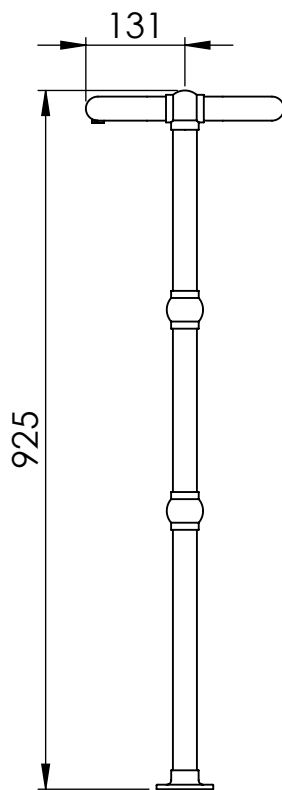

LG011 925x675

Height: 925
Width: 675
Depth: 262
Weight HO: kg
EO: kg

Tube ϕ : 31.8
Pipe Centres / Face-Face Cons: 518
Elec. element if specified: 100 W
Output @ 50° C Δ T Watts: 251 W
BTUs: W

All dimensions in millimetres

Manufactured from ISO/CEN CuZn30As (BS CZ126) brass tube

Vogue UK Ltd. reserve the right to alter specifications without prior notice.
ALL MEASUREMENTS ARE NOMINAL DIMENSIONS ONLY, AND ARE NOT BINDING.