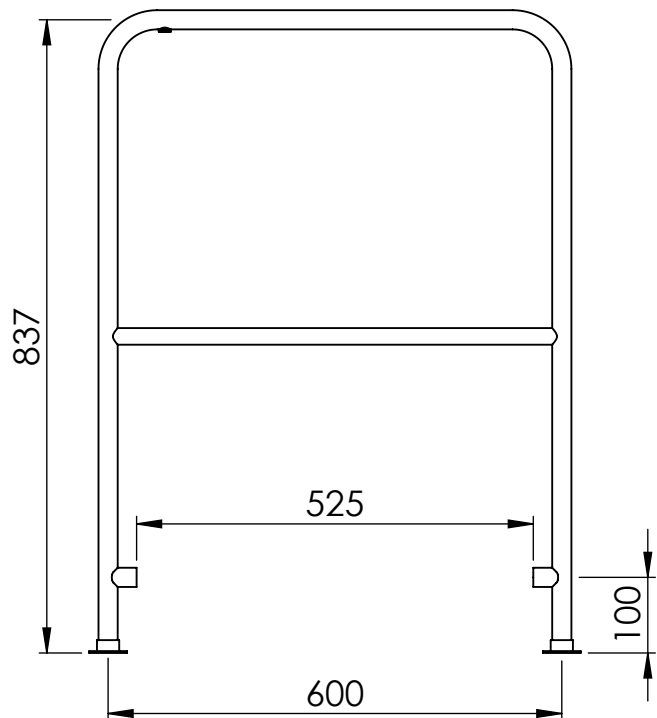

IE6.2 850x650

Height: 850
Width: 650
Depth: 50
Weight HO: kg
EO: kg

Tube ϕ : 25.4 + 22
Pipe Centres / Face-Face Cons: 525
Elec. element if specified: n/a
Output @ 50° C Δ T Watts: 116 W
BTUs: W

All dimensions in millimetres

Manufactured from ISO/CEN CuZn30As (BS CZ126) brass tube

Vogue UK Ltd. reserve the right to alter specifications without prior notice.
ALL MEASUREMENTS ARE NOMINAL DIMENSIONS ONLY, AND ARE NOT BINDING.