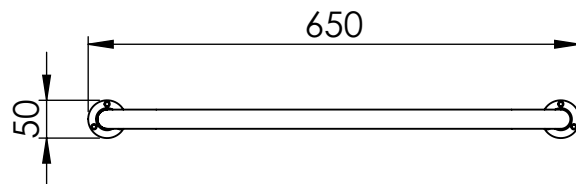

IE6.2 850x650

Height: 850
Width: 650
Depth: 50
Weight HO: kg
EO: kg

Tube ϕ : 25.4 + 22
Pipe Centres / Face-Face Cons: 525
Elec. element if specified: n/a
Output @ 50° C Δ T Watts: 116 W
BTUs: W

All dimensions in millimetres

Manufactured from ISO/CEN CuZn30As (BS CZ126) brass tube

Vogue UK Ltd. reserve the right to alter specifications without prior notice.
ALL MEASUREMENTS ARE NOMINAL DIMENSIONS ONLY, AND ARE NOT BINDING.