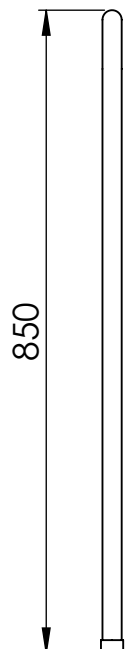

IE6.2 850x650

Height: 850
Width: 650
Depth: 50
Weight HO: kg
EO: kg

Tube ϕ : 25.4 + 22
Pipe Centres / Face-Face Cons: 525
Elec. element if specified: n/a
Output @ 50° C Δ T Watts: 116 W
BTUs: W

All dimensions in millimetres

Manufactured from ISO/CEN CuZn30As (BS CZ126) brass tube

Vogue UK Ltd. reserve the right to alter specifications without prior notice.
ALL MEASUREMENTS ARE NOMINAL DIMENSIONS ONLY, AND ARE NOT BINDING.