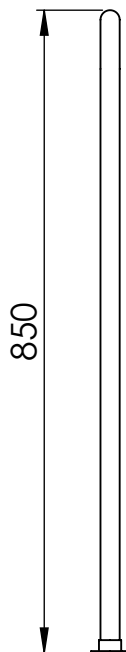

IE6.1 850x550

Height: 850

Width: 550

Depth: 50

Weight HO: kg

EO: kg

Tube ϕ : 25.4 + 22

Pipe Centres / Face-Face Cons: 425

Elec. element if specified: n/a

Output @ 50° C Δ T Watts: 112 W

BTUs: W

All dimensions in millimetres

Manufactured from ISO/CEN CuZn30As (BS CZ126) brass tube

Vogue UK Ltd. reserve the right to alter specifications without prior notice.
ALL MEASUREMENTS ARE NOMINAL DIMENSIONS ONLY, AND ARE NOT BINDING.