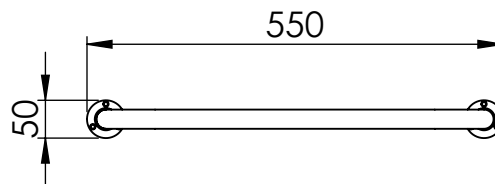

IE6.1 850x550

Height: 850

Width: 550

Depth: 50

Weight HO: kg

EO: kg

Tube ϕ : 25.4 + 22

Pipe Centres / Face-Face Cons: 425

Elec. element if specified: n/a

Output @ 50° C Δ T Watts: 112 W

BTUs: W

All dimensions in millimetres

Manufactured from ISO/CEN CuZn30As (BS CZ126) brass tube

Vogue UK Ltd. reserve the right to alter specifications without prior notice.
ALL MEASUREMENTS ARE NOMINAL DIMENSIONS ONLY, AND ARE NOT BINDING.