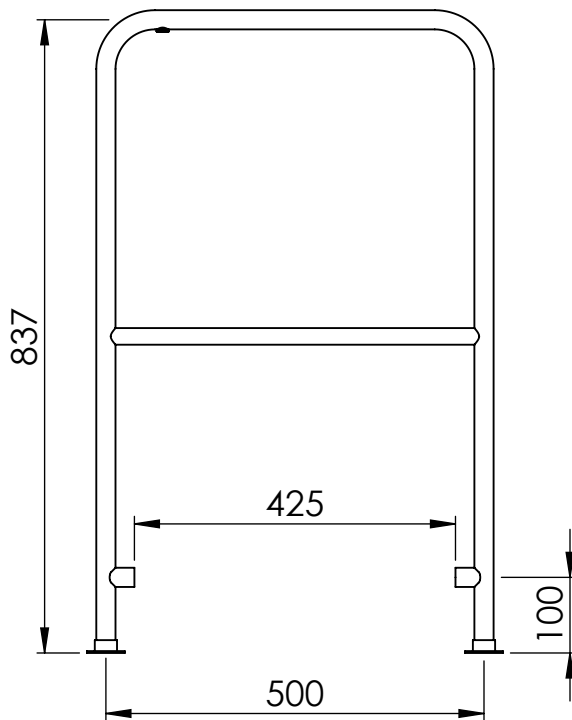

IE6.1 850x550

Height: 850

Width: 550

Depth: 50

Weight HO: kg

EO: kg

Tube ϕ : 25.4 + 22

Pipe Centres / Face-Face Cons: 425

Elec. element if specified: n/a

Output @ 50° C Δ T Watts: 112 W

BTUs: W

All dimensions in millimetres

Manufactured from ISO/CEN CuZn30As (BS CZ126) brass tube

Vogue UK Ltd. reserve the right to alter specifications without prior notice.
ALL MEASUREMENTS ARE NOMINAL DIMENSIONS ONLY, AND ARE NOT BINDING.