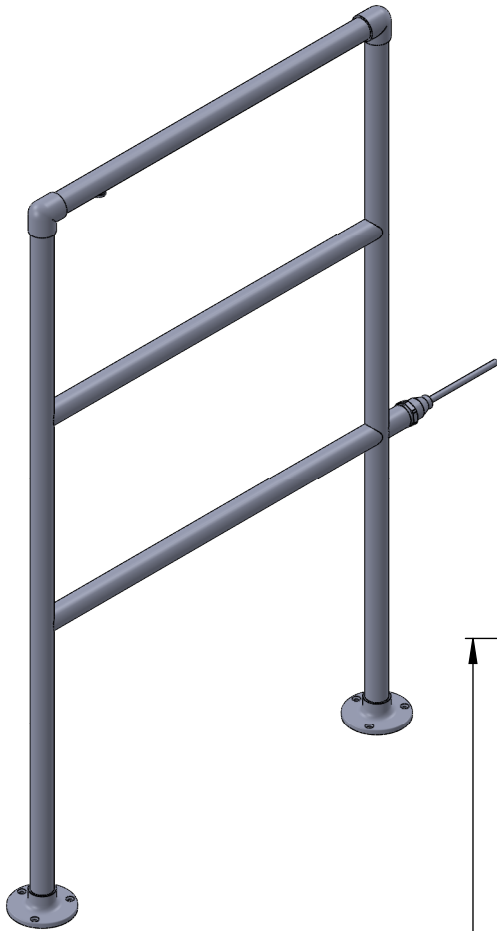

EL008 915x575

Height: 915
Width: 575
Depth: 75
Weight HO: kg
EO: kg

Tube ϕ : 25.4
Pipe Centres / Face-Face Cons: n/a
Elec. element if specified: 75 W
Output @ 50° C Δ T Watts: n/a
BTUs: n/a

All dimensions in millimetres

Manufactured from ISO/CEN CuZn30As (BS CZ126) brass tube

Vogue UK Ltd. reserve the right to alter specifications without prior notice.
ALL MEASUREMENTS ARE NOMINAL DIMENSIONS ONLY, AND ARE NOT BINDING.