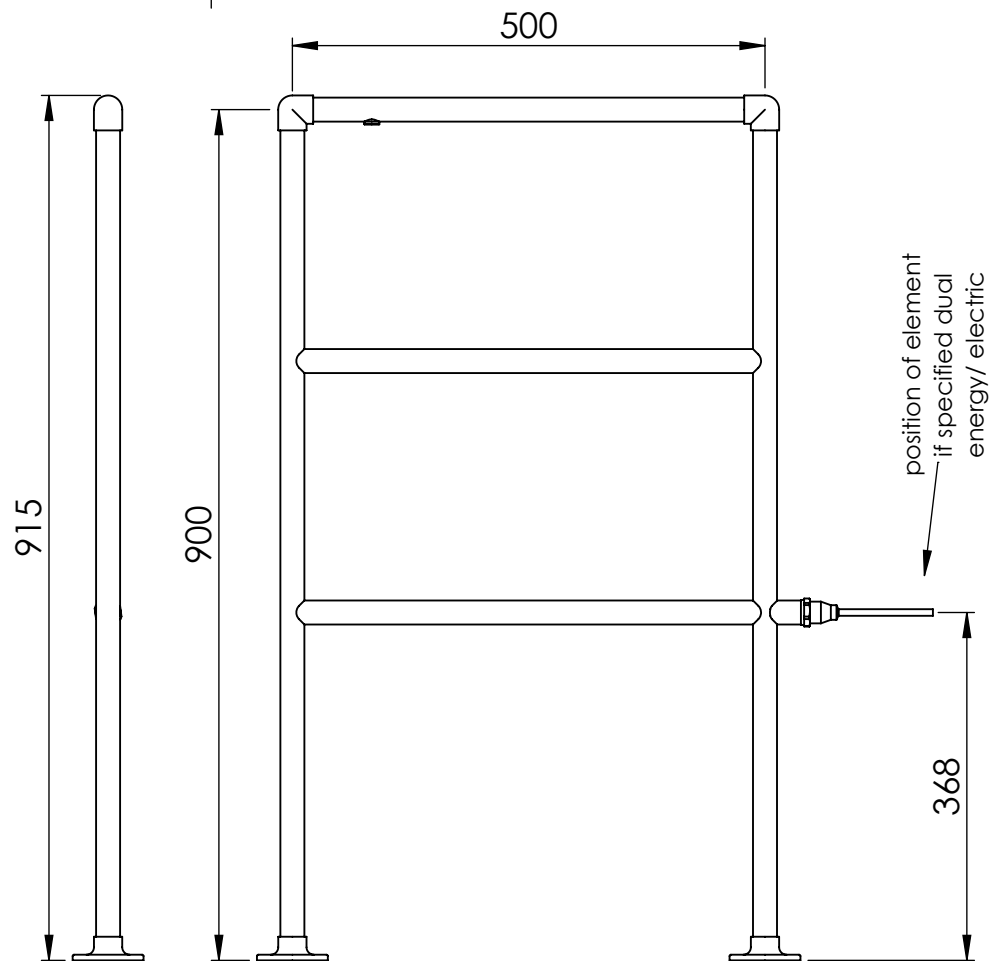

EL008 915x575

Height: 915
Width: 575
Depth: 75
Weight HO: kg
EO: kg

Tube ϕ : 25.4
Pipe Centres / Face-Face Cons: n/a
Elec. element if specified: 75 W
Output @ 50° C Δ T Watts: n/a
BTUs: n/a

All dimensions in millimetres

Manufactured from ISO/CEN CuZn30As (BS CZ126) brass tube

Vogue UK Ltd. reserve the right to alter specifications without prior notice.
ALL MEASUREMENTS ARE NOMINAL DIMENSIONS ONLY, AND ARE NOT BINDING.