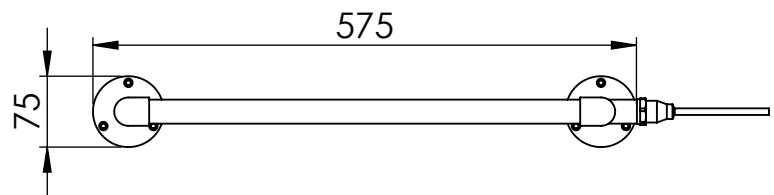

EL008 915x575

Height: 915
Width: 575
Depth: 75
Weight HO: kg
EO: kg

Tube ϕ : 25.4
Pipe Centres / Face-Face Cons: n/a
Elec. element if specified: 75 W
Output @ 50° C Δ T Watts: n/a
BTUs: n/a

All dimensions in millimetres

Manufactured from ISO/CEN CuZn30As (BS CZ126) brass tube

Vogue UK Ltd. reserve the right to alter specifications without prior notice.
ALL MEASUREMENTS ARE NOMINAL DIMENSIONS ONLY, AND ARE NOT BINDING.