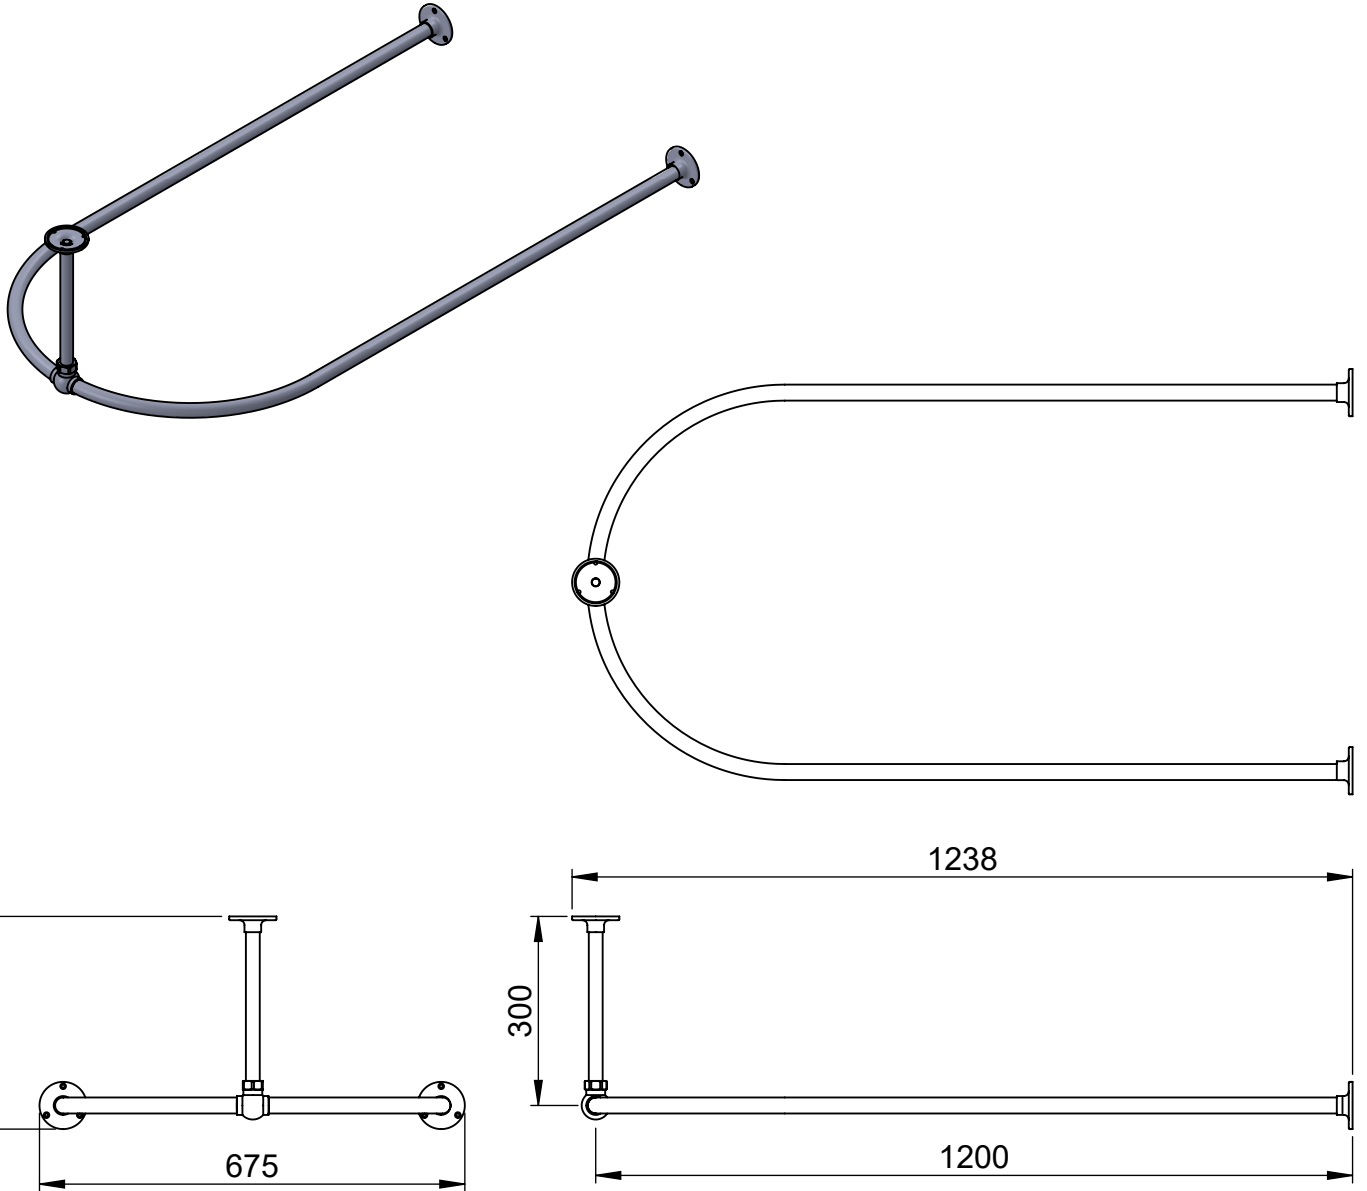

**Single Ended Oval Wall and
Ceiling Mounted
SCR2.1
338x1238**

Height: 338
Width: 1238
Depth: 675
Weight HO: kg
EO: kg

Tube ϕ : 25.4
Pipe Centres: n/a
Elec. element if specified: n/a
Output @ 50° C Δ T Watts: n/a
BTUs: n/a

All dimensions in millimetres

Manufactured from ISO/CEN CuZn36As (BS CZ126) brass tube

Vogue UK Ltd. reserve the right to alter specifications without prior notice.
ALL MEASUREMENTS ARE NOMINAL DIMENSIONS ONLY, AND ARE NOT BINDING.