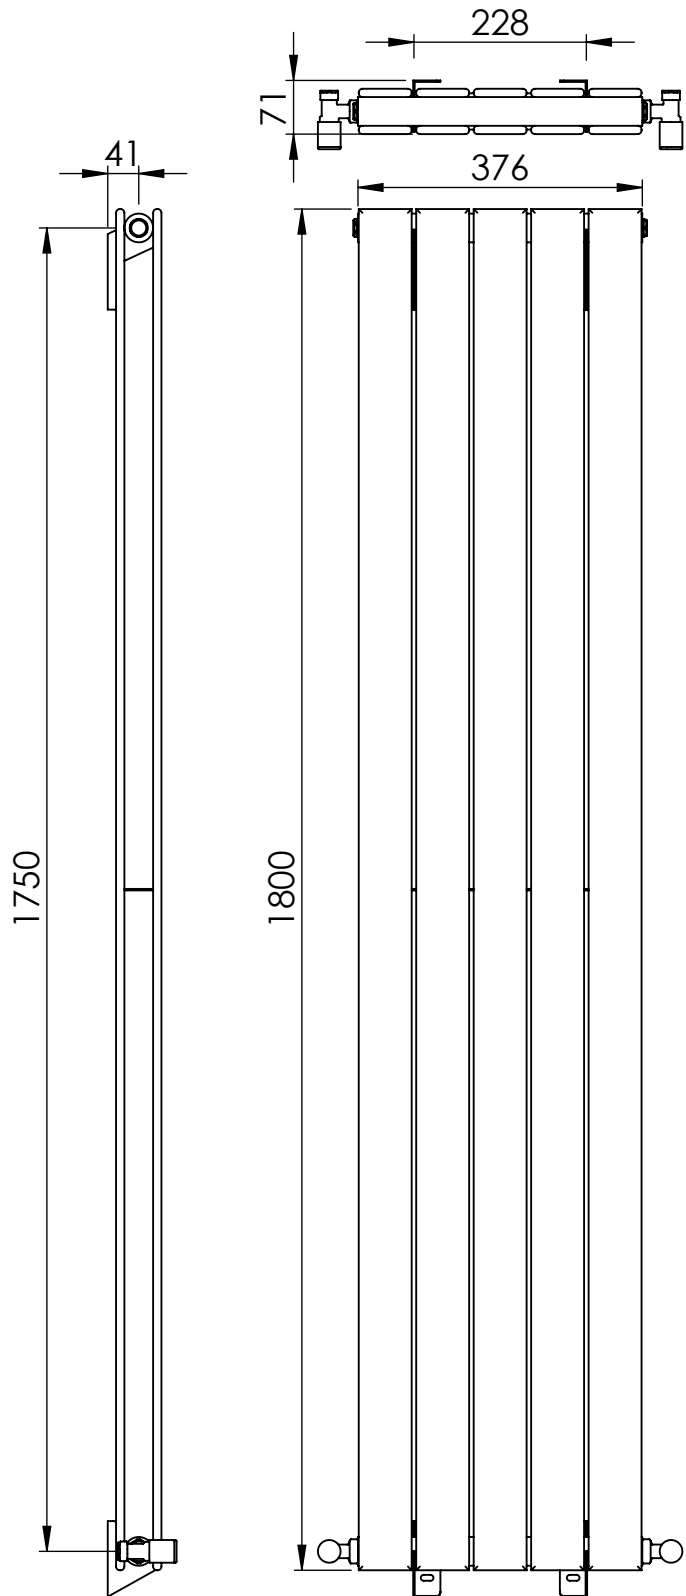

# Fly Line Vertical DR003DP 1800x376

Height: 1800  
Width: 376  
Depth: 91  
Weight HO: kg  
EO: kg

Tube  $\phi$ : 38 + 70x11  
End to End Connections: 376  
Elec. element if specified: n/a  
Output @ 50°C  $\Delta$  T Watts: 1045  
BTUs: 3566

All dimensions in millimetres

Manufactured from Mild Steel

Vogue UK Ltd. reserve the right to alter specifications without prior notice.  
ALL MEASUREMENTS ARE NOMINAL DIMENSIONS ONLY, AND ARE NOT BINDING.

SCALE 1:10

**VOGUE UK**  
TOWEL WARMERS & RADIATORS

Strawberry Lane, Willenhall  
West Midlands WV13 3RS  
Tel: 01902 387000 Fax: 01902 387001  
e-mail: sales@vogueuk.co.uk www.vogueuk.co.uk