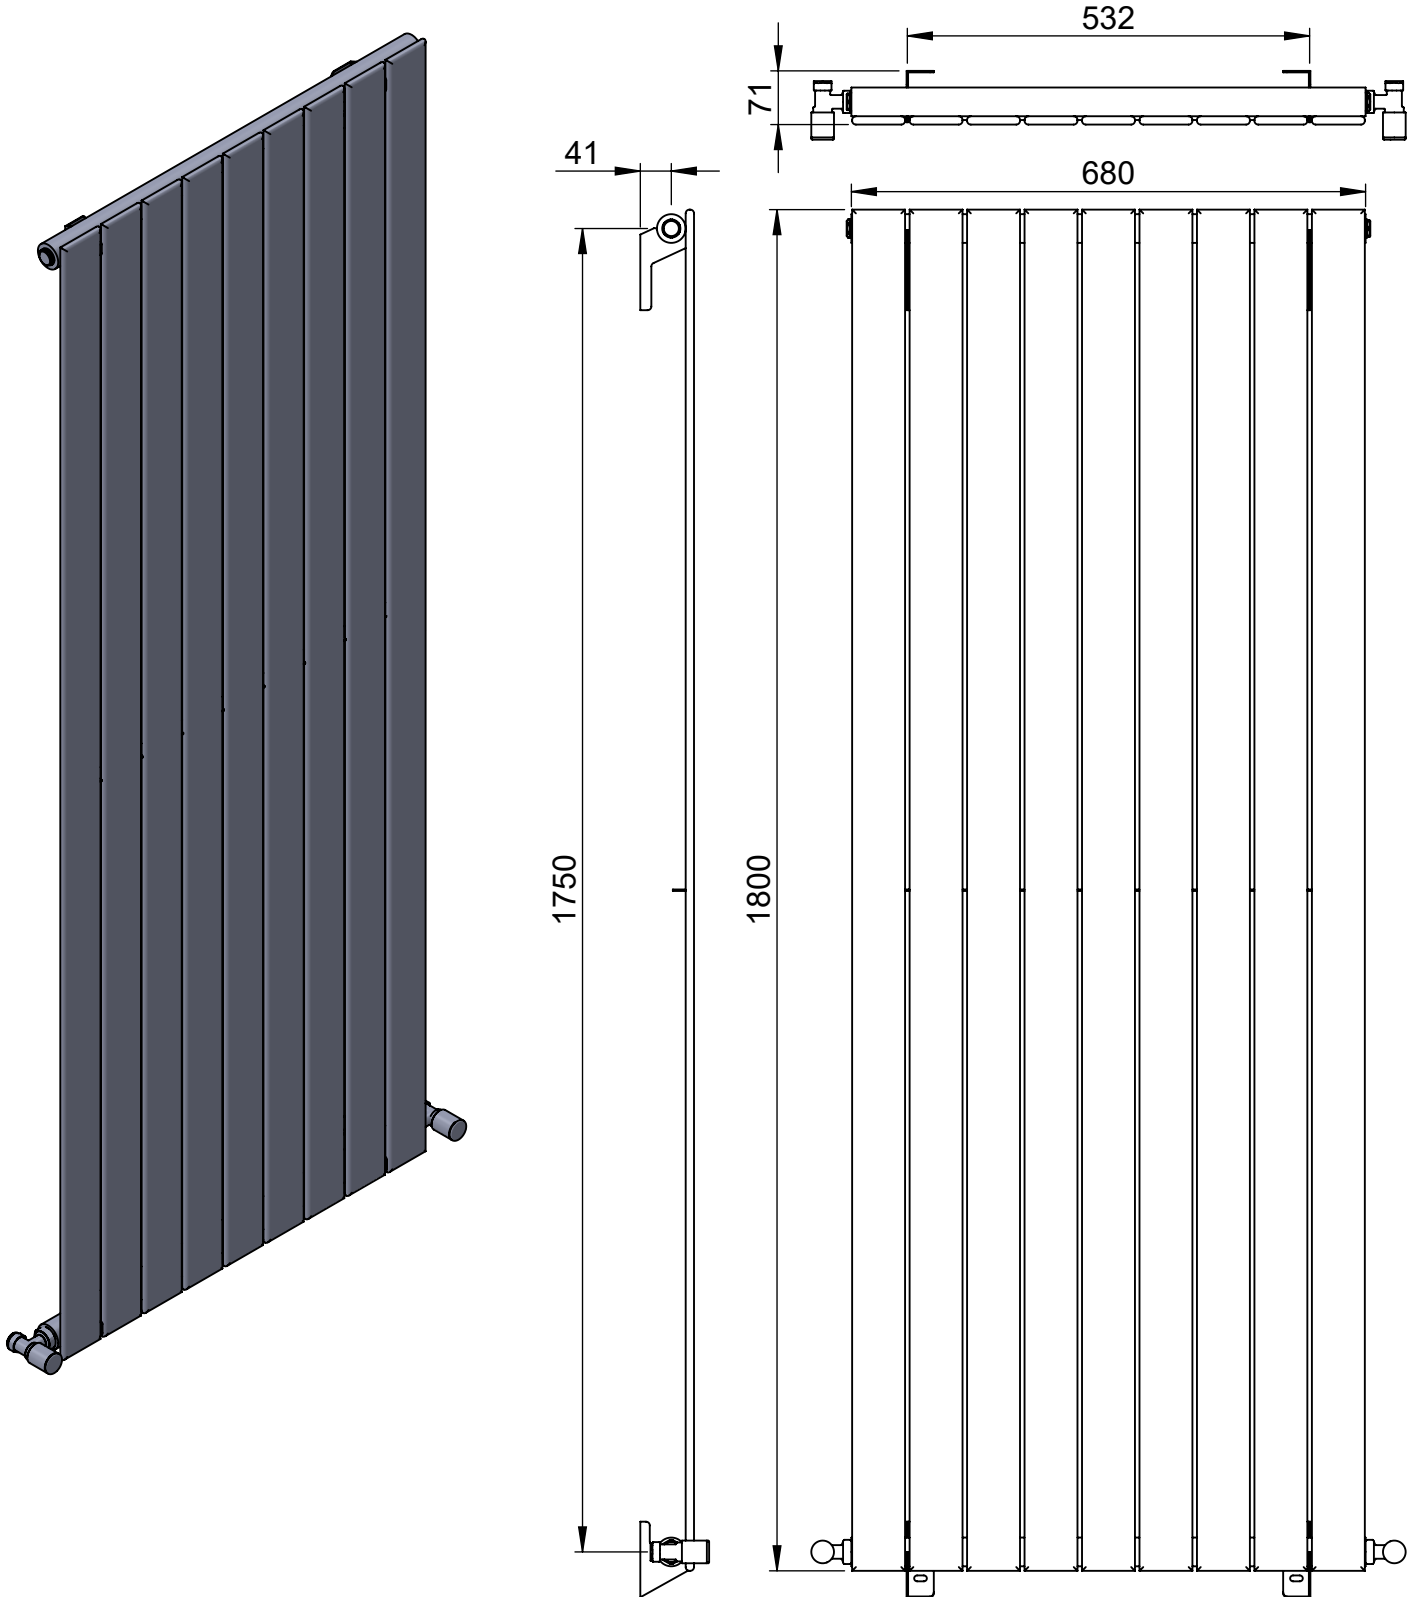

Fly Line Vertical DR003 1800x680

Height: 1800
Width: 680
Depth: 71
Weight HO: kg
EO: kg

Tube ϕ : 38 + 70x11
End to End Connections: 680
Elec. element if specified: n/a
Output @ 50°C Δ T Watts: 1206
BTUs: 4115

All dimensions in millimetres

Manufactured from Mild Steel

Vogue UK Ltd. reserve the right to alter specifications without prior notice.
ALL MEASUREMENTS ARE NOMINAL DIMENSIONS ONLY, AND ARE NOT BINDING.