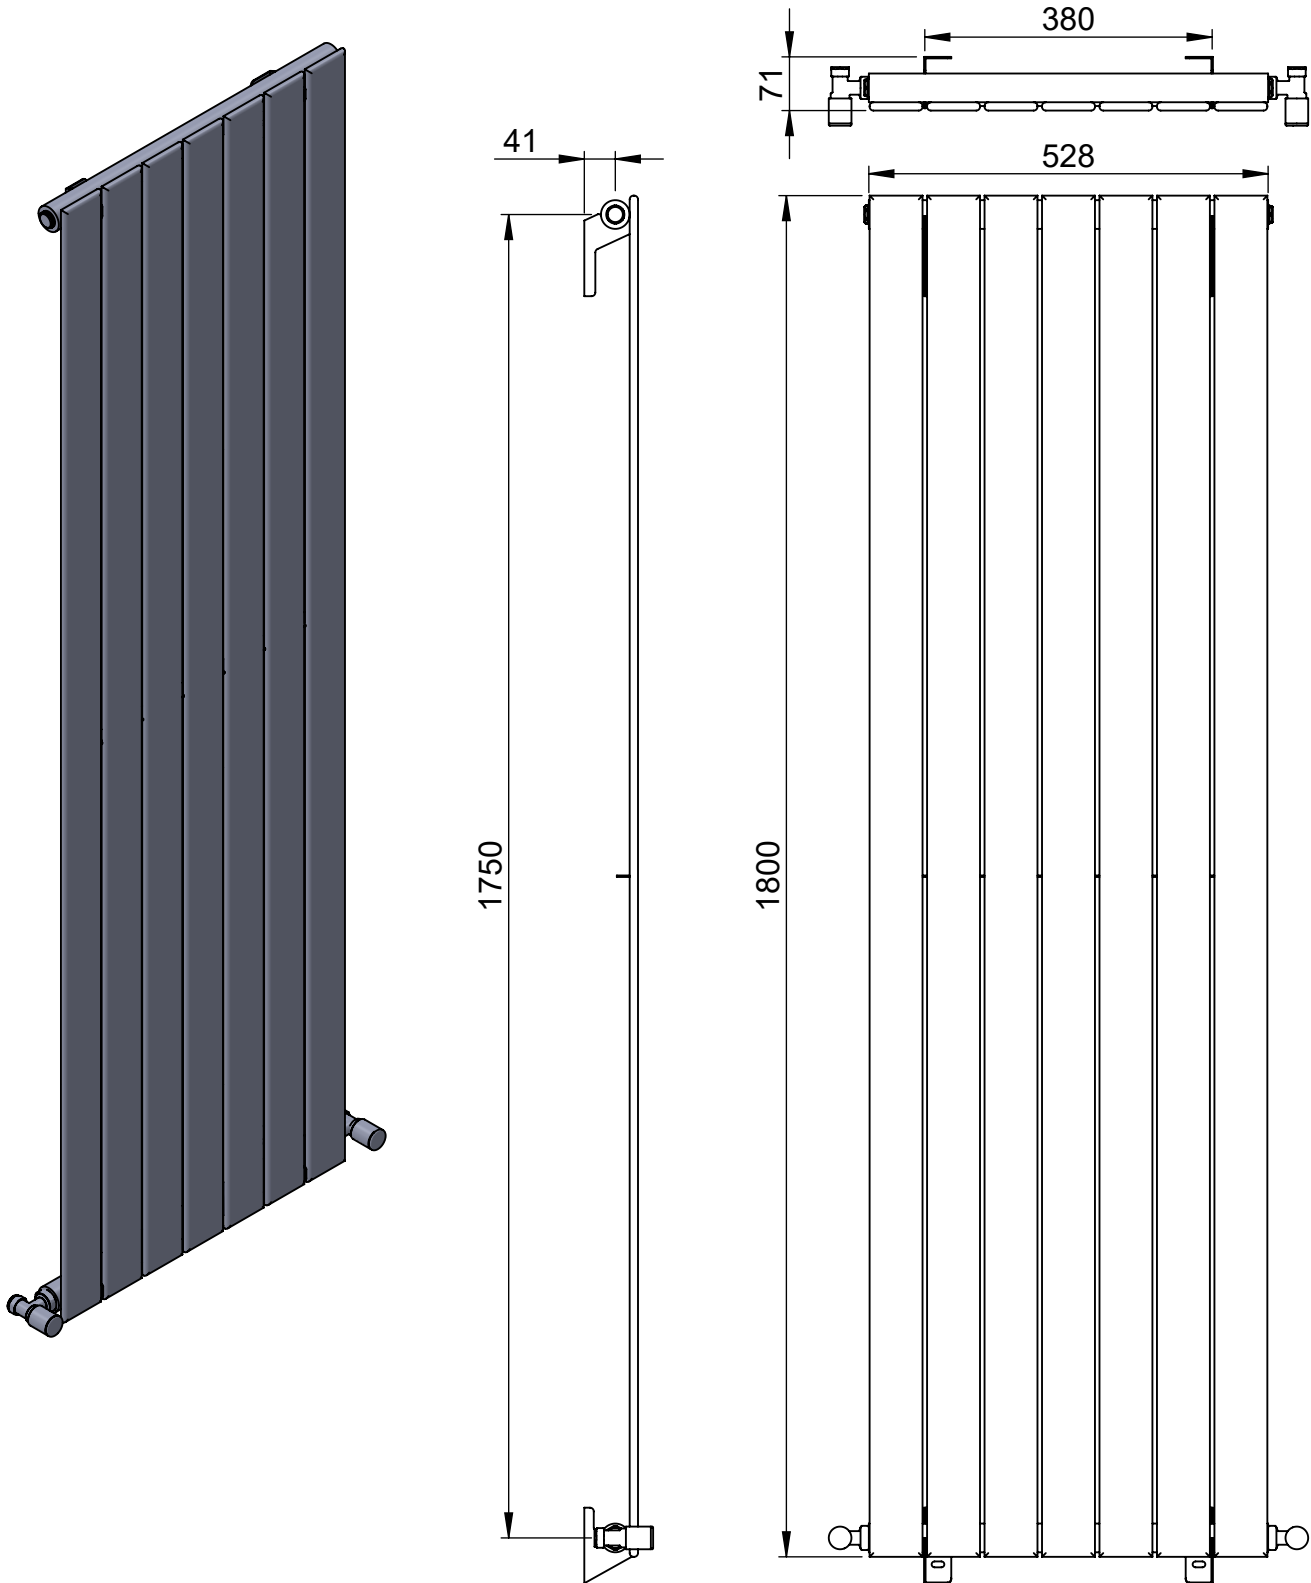

# Fly Line Vertical DR003 1800x528

Height: 1800  
Width: 528  
Depth: 71  
Weight HO: kg  
EO: kg

Tube  $\phi$  : 38 + 70x11  
End to End Connections: 528  
Elec. element if specified: n/a  
Output @ 50°C  $\Delta$  T Watts: 938  
BTUs: 3200

All dimensions in millimetres

Manufactured from Mild Steel

Vogue UK Ltd. reserve the right to alter specifications without prior notice.  
ALL MEASUREMENTS ARE NOMINAL DIMENSIONS ONLY, AND ARE NOT BINDING.