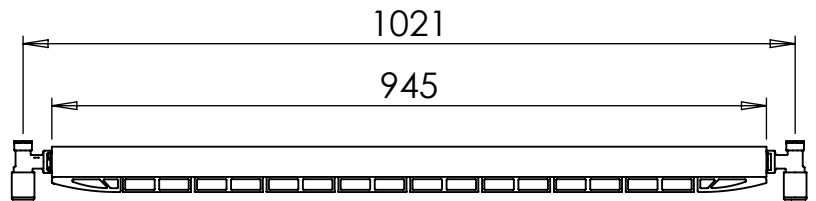

# ASTUTE AL DR036 600x945

Height: 600  
Width: 945  
Depth: 76.5  
Weight HO: kg  
EO: kg

Tube  $\phi$ : NA  
End to End Connections: 945  
Elec. element if specified: NA  
Output @ 50°C  $\Delta$  T Watts: 1097  
BTUs: 3742

All dimensions in millimetres

Manufactured from ALUMINIUM

Vogue UK Ltd. reserve the right to alter specifications without prior notice.  
ALL MEASUREMENTS ARE NOMINAL DIMENSIONS ONLY, AND ARE NOT BINDING.