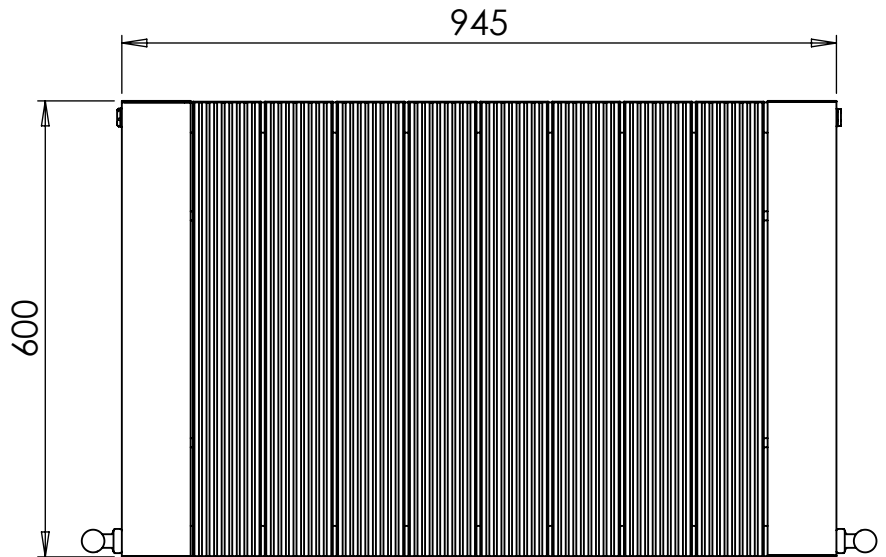

# ASTUTE AL DR036 600x945

Height: 600  
Width: 945  
Depth: 76.5  
Weight HO: kg  
EO: kg

Tube  $\phi$ : NA  
End to End Connections: 945  
Elec. element if specified: NA  
Output @ 50°C  $\Delta$  T Watts: 1097  
BTUs: 3742

All dimensions in millimetres

Manufactured from ALUMINIUM

Vogue UK Ltd. reserve the right to alter specifications without prior notice.  
ALL MEASUREMENTS ARE NOMINAL DIMENSIONS ONLY, AND ARE NOT BINDING.