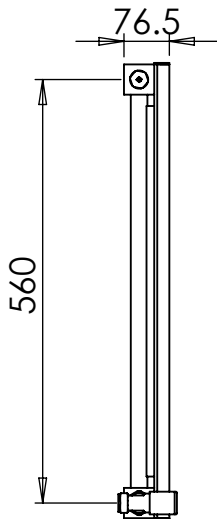

# ASTUTE AL DR036 600x945

Height: 600  
Width: 945  
Depth: 76.5  
Weight HO: kg  
EO: kg

Tube  $\phi$ : NA  
End to End Connections: 945  
Elec. element if specified: NA  
Output @ 50°C  $\Delta$  T Watts: 1097  
BTUs: 3742

All dimensions in millimetres

Manufactured from ALUMINIUM

Vogue UK Ltd. reserve the right to alter specifications without prior notice.  
ALL MEASUREMENTS ARE NOMINAL DIMENSIONS ONLY, AND ARE NOT BINDING.