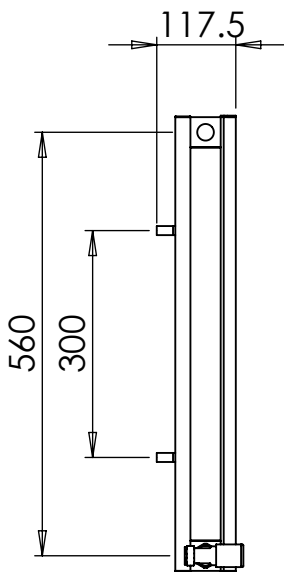

ASTUTE AL DR036DP 600x1312

Height: 600
Width: 1312
Depth: 117.5
Weight HO: kg
EO: kg

Tube ϕ : NA
End to End Connections: 1312
Elec. element if specified: NA
Output @ 50°C Δ T Watts: 1908
BTUs: 6510

All dimensions in millimetres

Manufactured from Aluminium

Vogue UK Ltd. reserve the right to alter specifications without prior notice.
ALL MEASUREMENTS ARE NOMINAL DIMENSIONS ONLY, AND ARE NOT BINDING.

SCALE 1:20

VOGUE UK
TOWEL WARMERS & RADIATORS