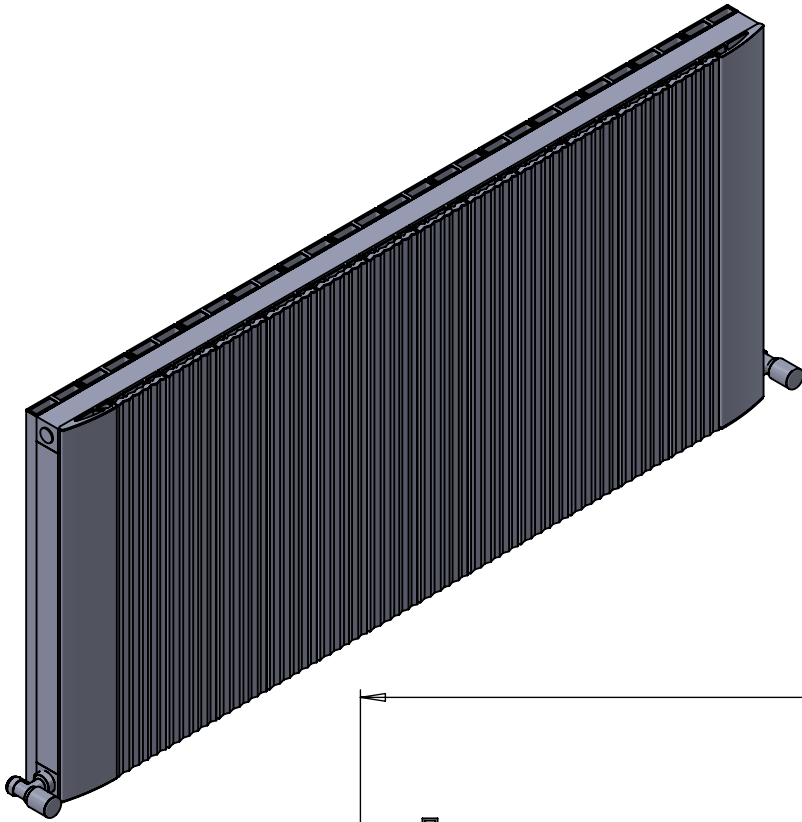

ASTUTE AL DR036DP 600x1312

Height: 600
Width: 1312
Depth: 117.5
Weight HO: kg
EO: kg

Tube ϕ : NA
End to End Connections: 1312
Elec. element if specified: NA
Output @ 50°C Δ T Watts: 1908
BTUs: 6510

All dimensions in millimetres

Manufactured from Aluminium

Vogue UK Ltd. reserve the right to alter specifications without prior notice.
ALL MEASUREMENTS ARE NOMINAL DIMENSIONS ONLY, AND ARE NOT BINDING.

SCALE 1:20

VOGUE UK
TOWEL WARMERS & RADIATORS