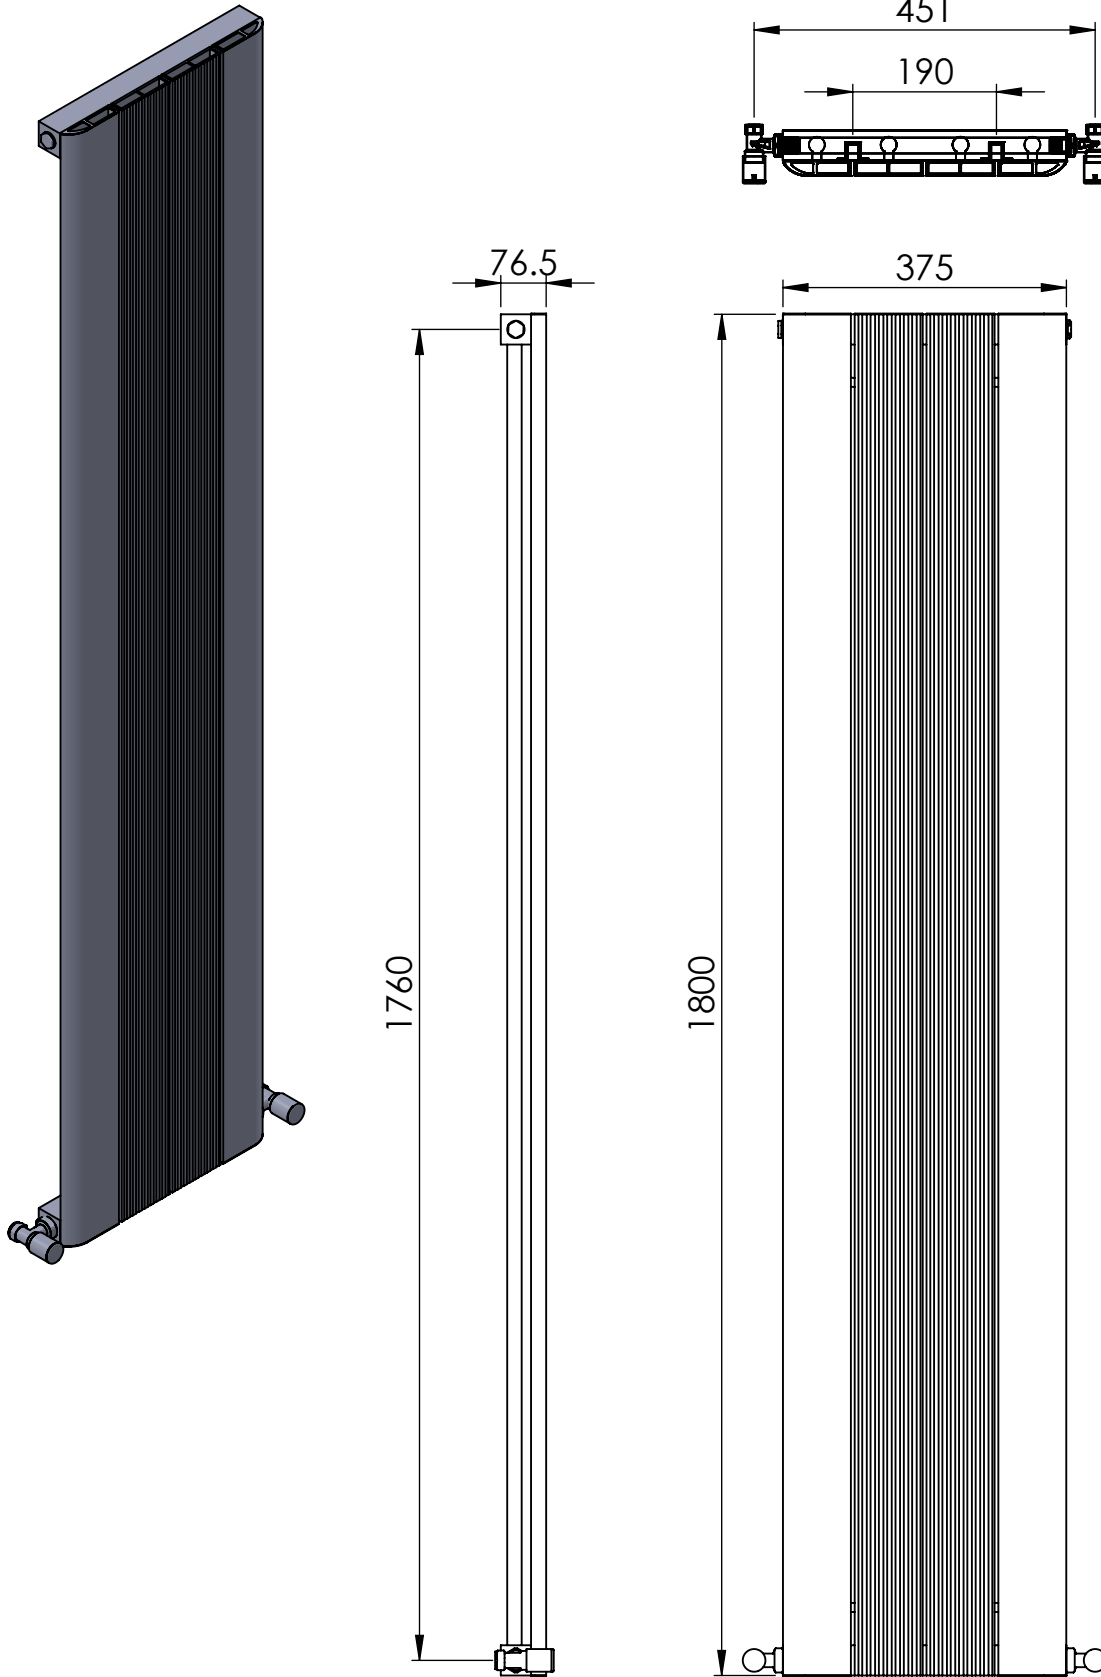

# ASTUTE AL DR035 1800x375

Height: 1800  
Width: 375  
Depth: 76.5  
Weight HO: kg  
EO: kg

Tube  $\phi$ : NA  
End to End Connections: 375  
Elec. element if specified: NA  
Output @ 50°C  $\Delta$  T Watts: 1124  
BTUs: 3835

Manufactured from ALUMINIUM

All dimensions in millimetres

SCALE 1:20

Vogue UK Ltd. reserve the right to alter specifications without prior notice.  
ALL MEASUREMENTS ARE NOMINAL DIMENSIONS ONLY, AND ARE NOT BINDING.