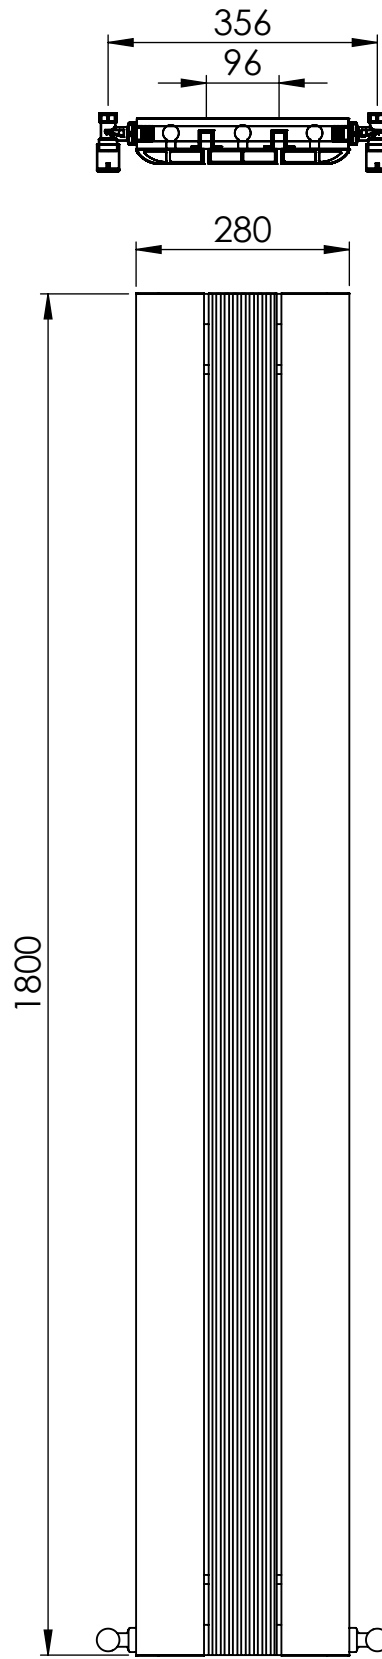

# ASTUTE AL DR035 1800x280

Height: 1800  
Width: 280  
Depth: 76.5  
Weight HO: kg  
EO: kg

Tube  $\phi$ : NA  
End to End Connections: 280  
Elec. element if specified: NA  
Output @ 50° C  $\Delta$  T Watts: 843  
BTUs: 2876

Manufactured from ALUMINIUM

All dimensions in millimetres

SCALE 1:20

Vogue UK Ltd. reserve the right to alter specifications without prior notice.  
ALL MEASUREMENTS ARE NOMINAL DIMENSIONS ONLY, AND ARE NOT BINDING.