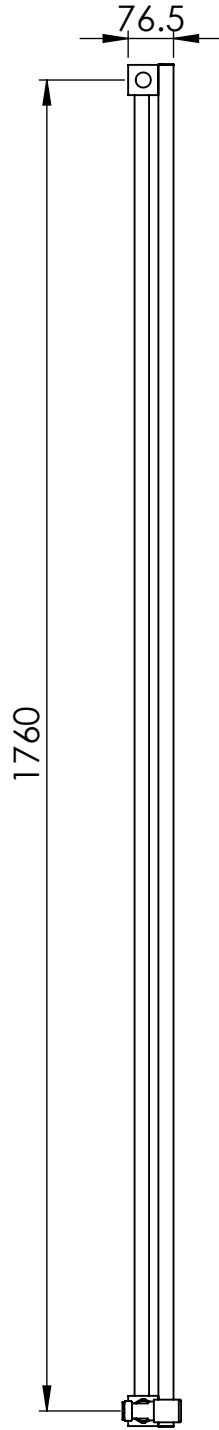

# ASTUTE AL DR035 1800x280

Height: 1800  
Width: 280  
Depth: 76.5  
Weight HO: kg  
EO: kg

Tube  $\phi$ : NA  
End to End Connections: 280  
Elec. element if specified: NA  
Output @ 50° C  $\Delta$  T Watts: 843  
BTUs: 2876

Manufactured from ALUMINIUM

All dimensions in millimetres

SCALE 1:20

Vogue UK Ltd. reserve the right to alter specifications without prior notice.  
ALL MEASUREMENTS ARE NOMINAL DIMENSIONS ONLY, AND ARE NOT BINDING.