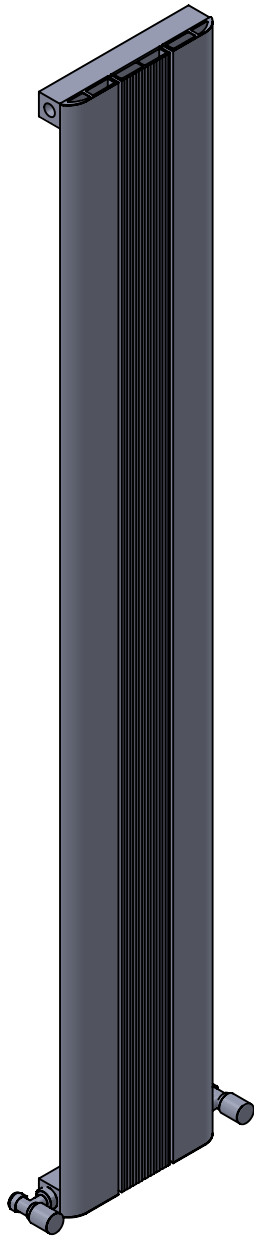

# ASTUTE AL DR035 1800x280

Height: 1800  
Width: 280  
Depth: 76.5  
Weight HO: kg  
EO: kg

Tube  $\phi$ : NA  
End to End Connections: 280  
Elec. element if specified: NA  
Output @ 50° C  $\Delta$  T Watts: 843  
BTUs: 2876

Manufactured from ALUMINIUM

All dimensions in millimetres

SCALE 1:20

Vogue UK Ltd. reserve the right to alter specifications without prior notice.  
ALL MEASUREMENTS ARE NOMINAL DIMENSIONS ONLY, AND ARE NOT BINDING.