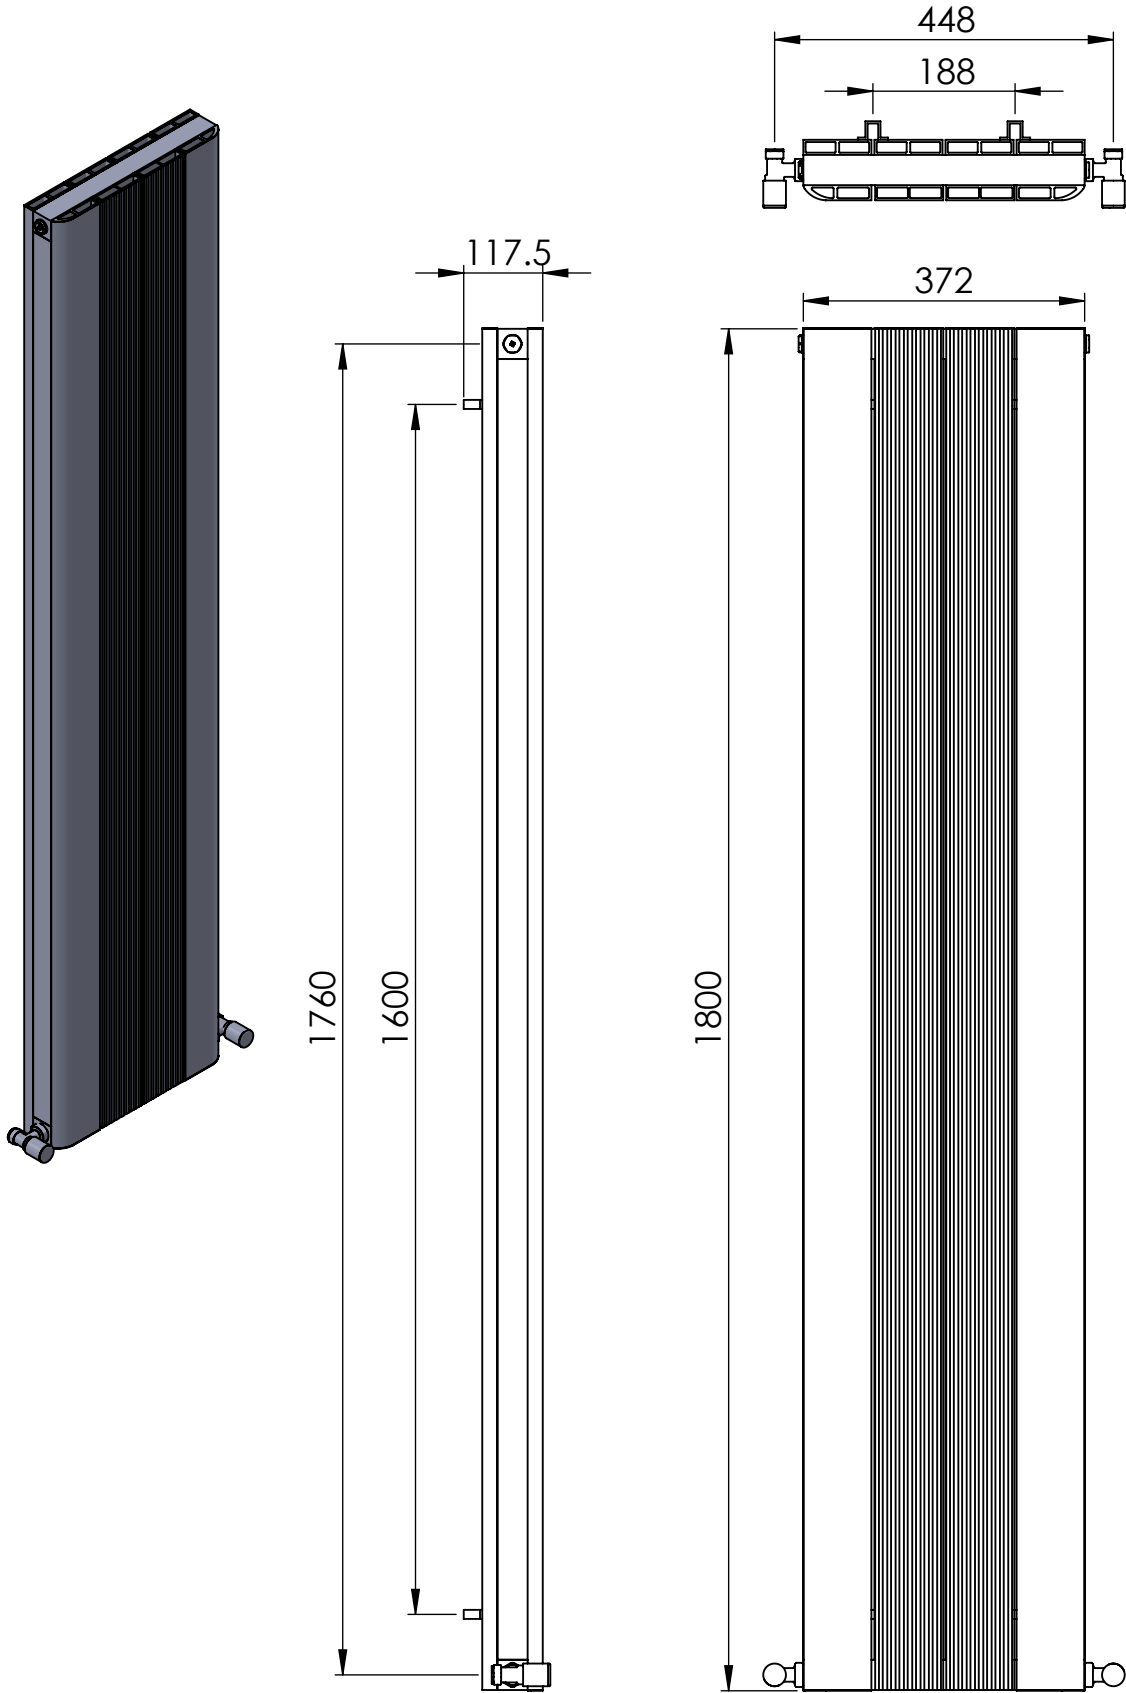

# ASTUTE AL DR035DP 1800x372

Height: 1800  
Width: 372  
Depth: 117.5  
Weight HO: kg  
EO: kg

Tube  $\phi$ : NA  
End to End Connections: 372  
Elec. element if specified: NA  
Output @ 50°C  $\Delta$  T Watts: 1916  
BTUs: 6538

Manufactured from ALUMINIUM

All dimensions in millimetres

SCALE 1:20

Vogue UK Ltd. reserve the right to alter specifications without prior notice.  
ALL MEASUREMENTS ARE NOMINAL DIMENSIONS ONLY, AND ARE NOT BINDING.