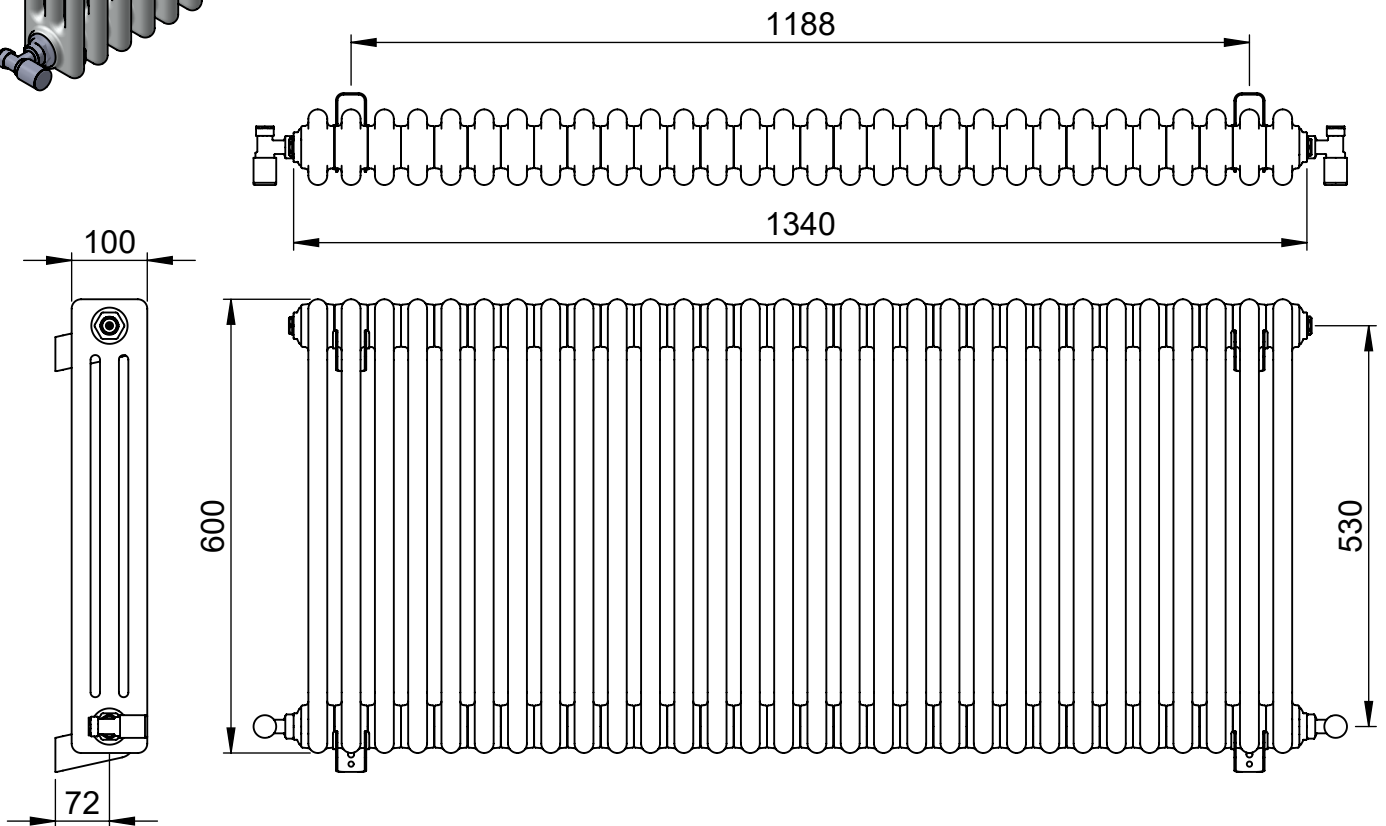

Mode 600x1340

Height: 600
Width: 1340
Depth: 100
Weight HO: kg
EO: kg

Tube ϕ : n/a
End to End Connections: 1340
Elec. element if specified: n/a
Output @ 50°C Δ T Watts: 1827
BTUs: 6234

All dimensions in millimetres

Manufactured from Mild Steel

Vogue UK Ltd. reserve the right to alter specifications without prior notice.
ALL MEASUREMENTS ARE NOMINAL DIMENSIONS ONLY, AND ARE NOT BINDING.

SCALE 1:10

VOGUE UK
TOWEL WARMERS & RADIATORS