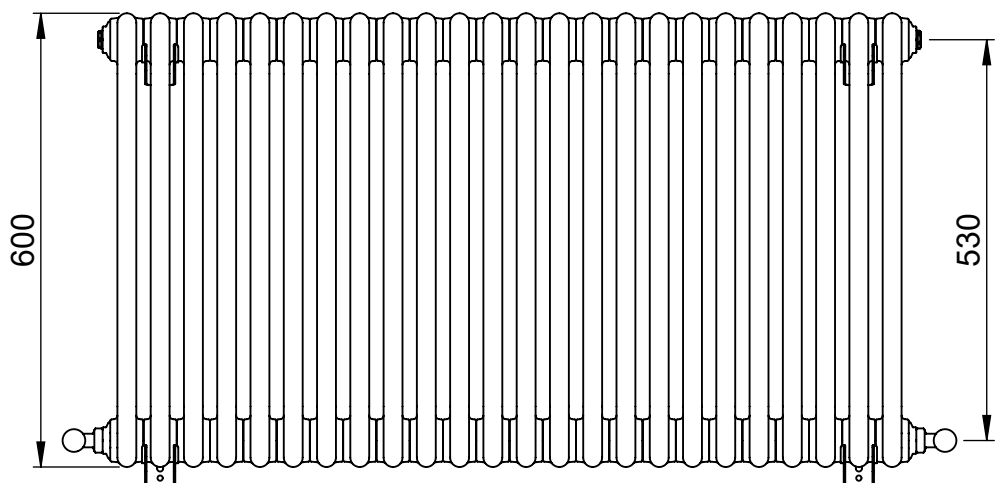

Mode 600x1076

Height: 600
Width: 1076
Depth: 100
Weight HO: kg
EO: kg

Tube ϕ : n/a
End to End Connections: 1076
Elec. element if specified: n/a
Output @ 50°C Δ T Watts: 1462
BTUs: 4989

All dimensions in millimetres

Manufactured from Mild Steel

Vogue UK Ltd. reserve the right to alter specifications without prior notice.
ALL MEASUREMENTS ARE NOMINAL DIMENSIONS ONLY, AND ARE NOT BINDING.

SCALE 1:10

VOGUE UK

TOWEL WARMERS & RADIATORS