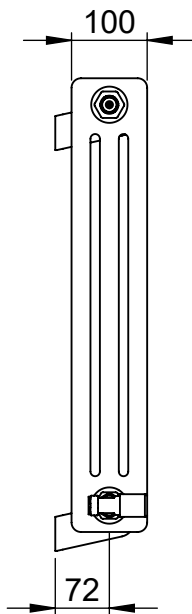

Mode 600x1076

Height: 600
Width: 1076
Depth: 100
Weight HO: kg
EO: kg

Tube ϕ : n/a
End to End Connections: 1076
Elec. element if specified: n/a
Output @ 50°C Δ T Watts: 1462
BTUs: 4989

All dimensions in millimetres

Manufactured from Mild Steel

Vogue UK Ltd. reserve the right to alter specifications without prior notice.
ALL MEASUREMENTS ARE NOMINAL DIMENSIONS ONLY, AND ARE NOT BINDING.

SCALE 1:10

VOGUE UK

TOWEL WARMERS & RADIATORS