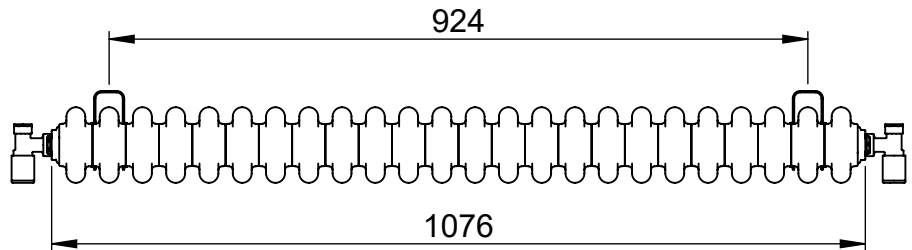

Mode 600x1076

Height: 600
Width: 1076
Depth: 100
Weight HO: kg
EO: kg

Tube ϕ : n/a
End to End Connections: 1076
Elec. element if specified: n/a
Output @ 50°C Δ T Watts: 1462
BTUs: 4989

All dimensions in millimetres

Manufactured from Mild Steel

Vogue UK Ltd. reserve the right to alter specifications without prior notice.
ALL MEASUREMENTS ARE NOMINAL DIMENSIONS ONLY, AND ARE NOT BINDING.

SCALE 1:10

VOGUE UK

TOWEL WARMERS & RADIATORS