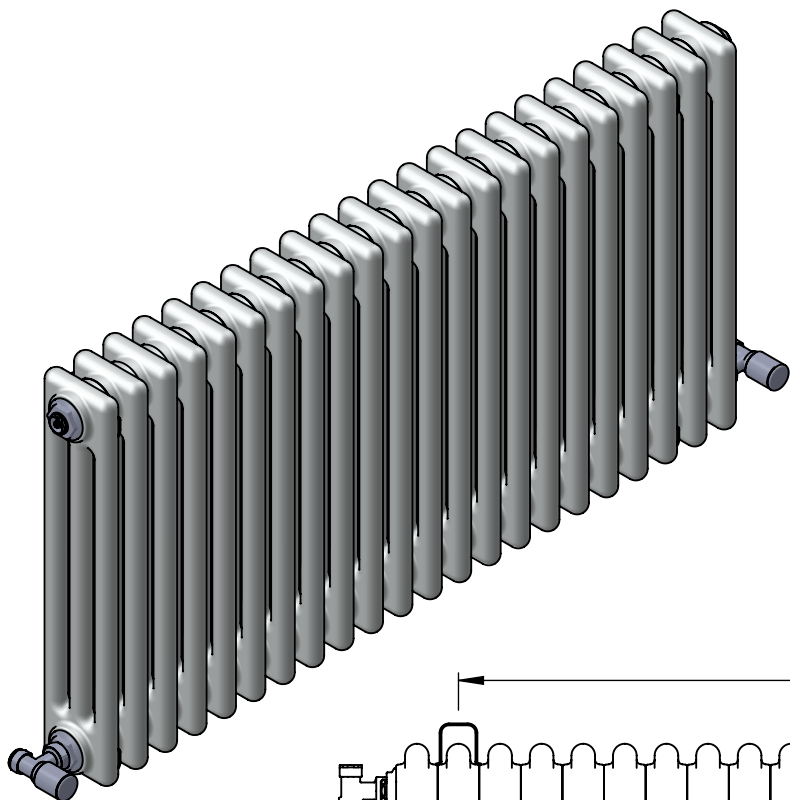

Mode 500x988

Height: 500
Width: 988
Depth: 100
Weight HO: kg
EO: kg

Tube ϕ : n/a
End to End Connections: 988
Elec. element if specified: n/a
Output @ 50°C Δ T Watts: 1131
BTUs: 3859

All dimensions in millimetres

Manufactured from Mild Steel

Vogue UK Ltd. reserve the right to alter specifications without prior notice.
ALL MEASUREMENTS ARE NOMINAL DIMENSIONS ONLY, AND ARE NOT BINDING.

SCALE 1:8

VOGUE UK

TOWEL WARMERS & RADIATORS