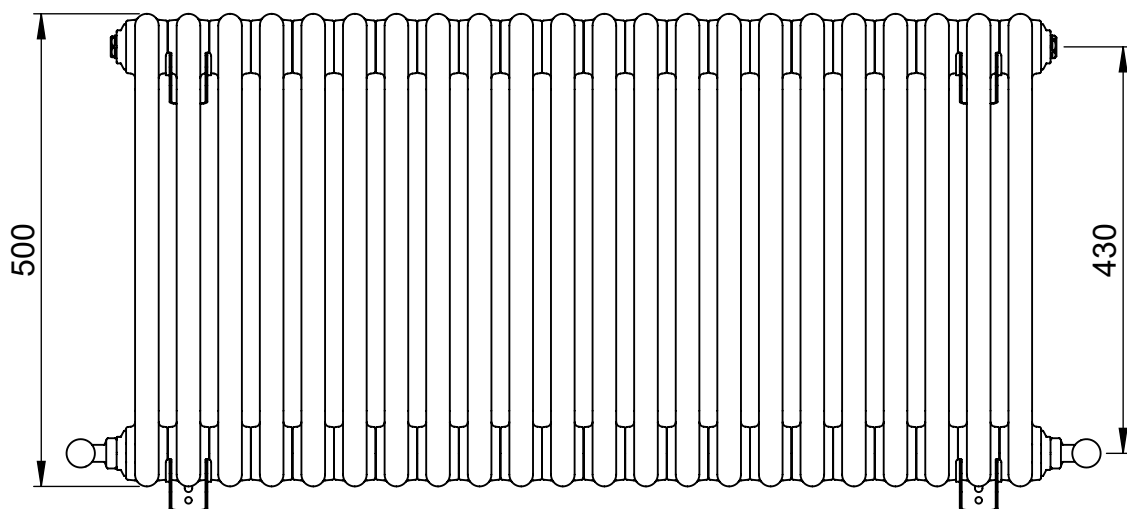

Mode 500x988

Height: 500
Width: 988
Depth: 100
Weight HO: kg
EO: kg

Tube ϕ : n/a
End to End Connections: 988
Elec. element if specified: n/a
Output @ 50°C Δ T Watts: 1131
BTUs: 3859

All dimensions in millimetres

Manufactured from Mild Steel

Vogue UK Ltd. reserve the right to alter specifications without prior notice.
ALL MEASUREMENTS ARE NOMINAL DIMENSIONS ONLY, AND ARE NOT BINDING.

SCALE 1:8

VOGUE UK

TOWEL WARMERS & RADIATORS