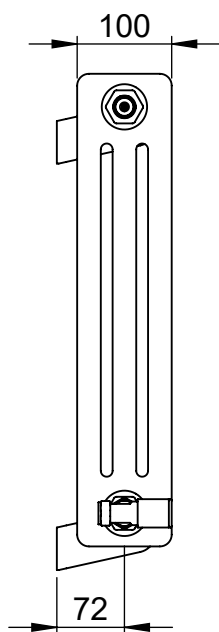

Mode 500x988

Height: 500
Width: 988
Depth: 100
Weight HO: kg
EO: kg

Tube ϕ : n/a
End to End Connections: 988
Elec. element if specified: n/a
Output @ 50°C Δ T Watts: 1131
BTUs: 3859

All dimensions in millimetres

Manufactured from Mild Steel

Vogue UK Ltd. reserve the right to alter specifications without prior notice.
ALL MEASUREMENTS ARE NOMINAL DIMENSIONS ONLY, AND ARE NOT BINDING.

SCALE 1:8

VOGUE UK

TOWEL WARMERS & RADIATORS