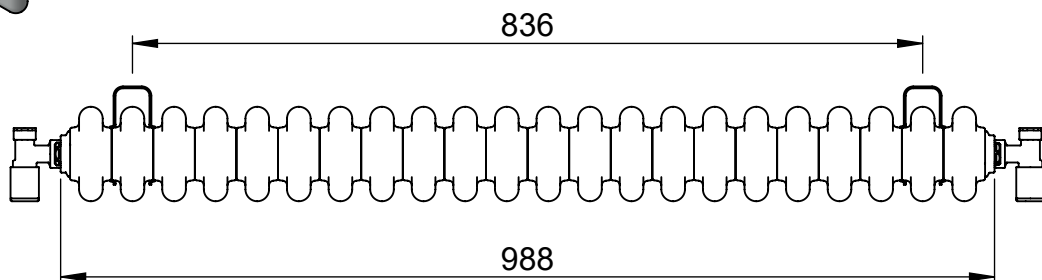

Mode 500x988

Height: 500
Width: 988
Depth: 100
Weight HO: kg
EO: kg

Tube ϕ : n/a
End to End Connections: 988
Elec. element if specified: n/a
Output @ 50°C Δ T Watts: 1131
BTUs: 3859

All dimensions in millimetres

Manufactured from Mild Steel

Vogue UK Ltd. reserve the right to alter specifications without prior notice.
ALL MEASUREMENTS ARE NOMINAL DIMENSIONS ONLY, AND ARE NOT BINDING.

SCALE 1:8

VOGUE UK

TOWEL WARMERS & RADIATORS