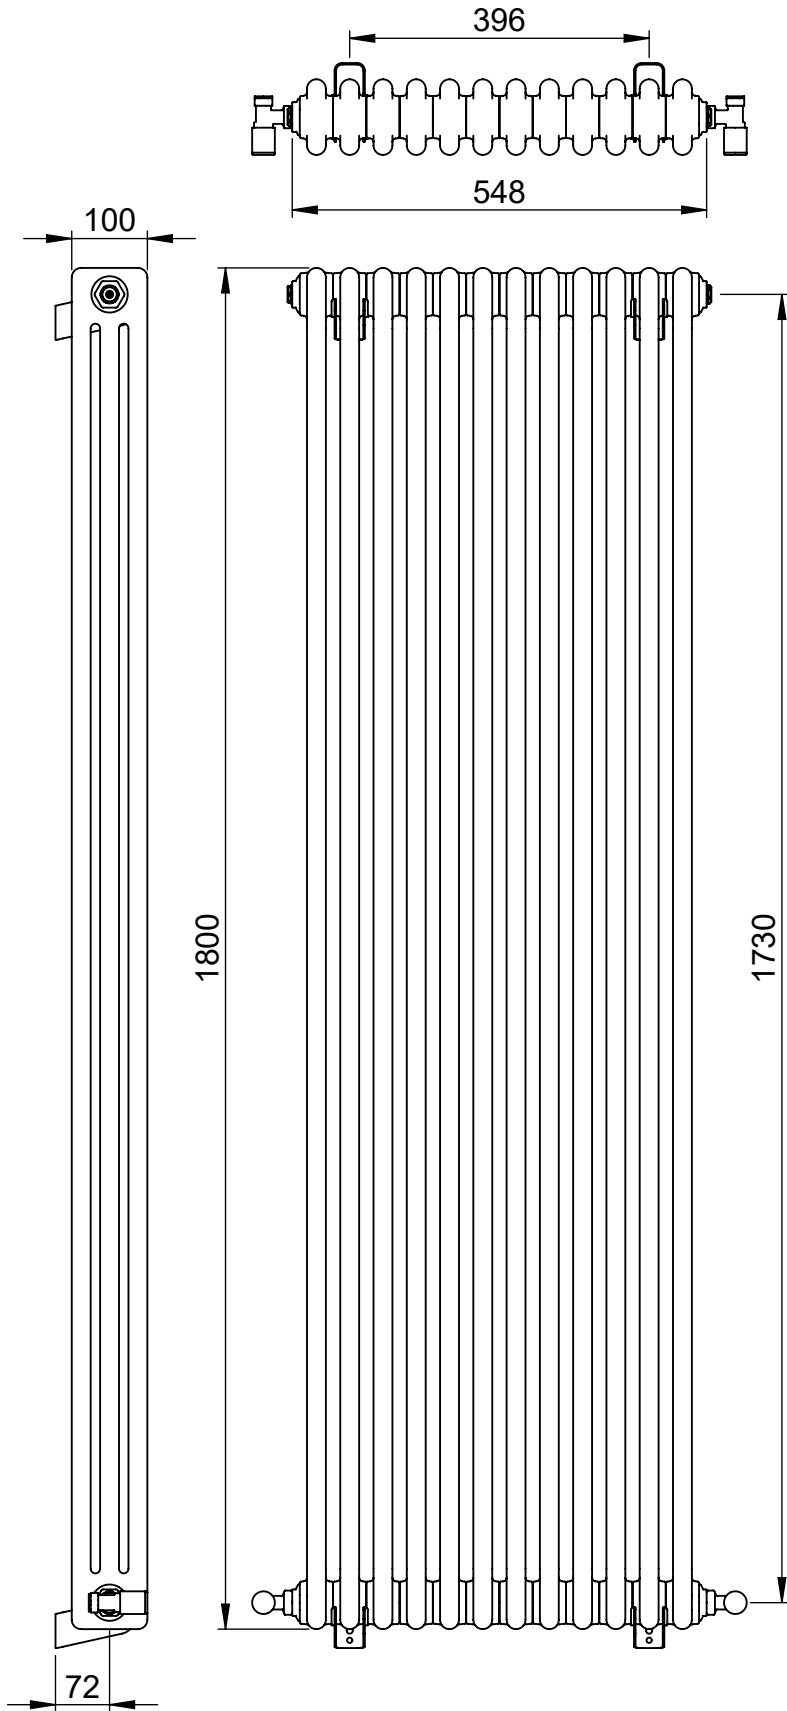

Mode 1800x548

Height: 1800

Width: 548

Depth: 100

Weight HO: kg

EO: kg

Tube ϕ : n/a

End to End Connections: 548

Elec. element if specified: n/a

Output @ 50° C Δ T Watts: 2117

BTUs: 7223

Manufactured from Mild Steel

All dimensions in millimetres

SCALE 1:10

Vogue UK Ltd. reserve the right to alter specifications without prior notice.
ALL MEASUREMENTS ARE NOMINAL DIMENSIONS ONLY, AND ARE NOT BINDING.