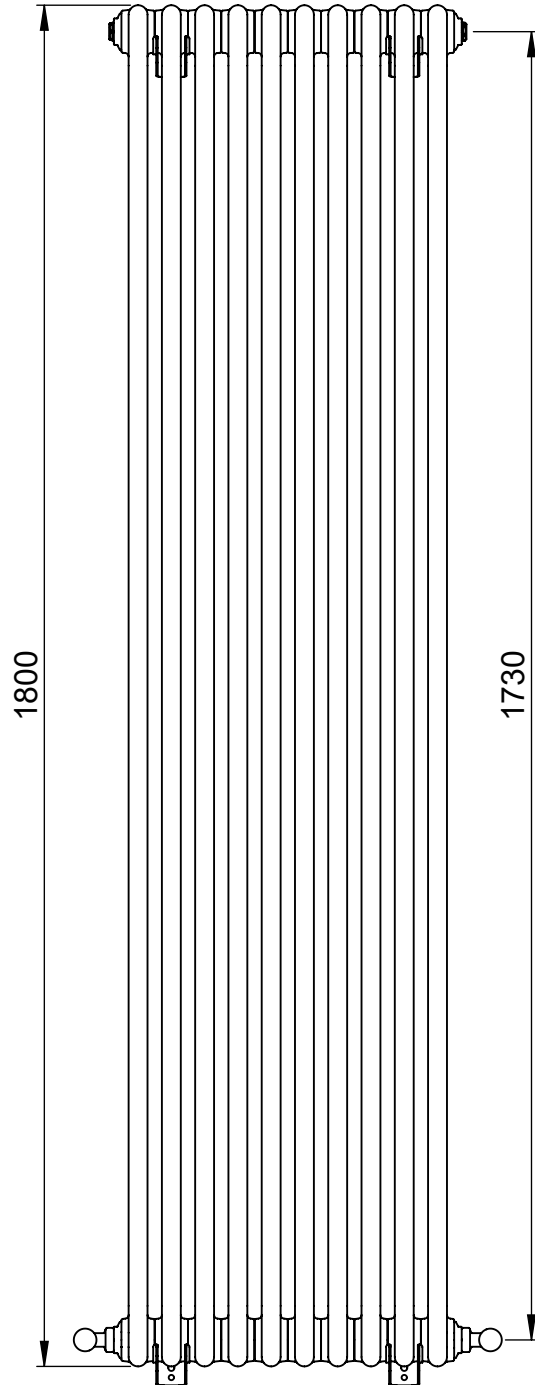

Mode 1800x460

Height: 1800
Width: 460
Depth: 100
Weight HO: kg
EO: kg

Tube ϕ : n/a
End to End Connections: 460
Elec. element if specified: n/a
Output @ 50°C Δ T Watts: 1764
BTUs: 6019

Manufactured from Mild Steel

All dimensions in millimetres

SCALE 1:10

Vogue UK Ltd. reserve the right to alter specifications without prior notice.
ALL MEASUREMENTS ARE NOMINAL DIMENSIONS ONLY, AND ARE NOT BINDING.

VOGUE UK
TOWEL WARMERS & RADIATORS