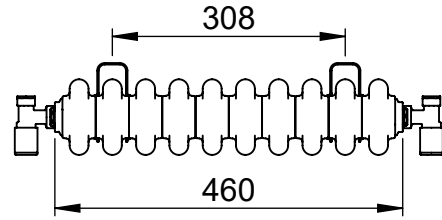

Mode 1800x460

Height: 1800
Width: 460
Depth: 100
Weight HO: kg
EO: kg

Tube ϕ : n/a
End to End Connections: 460
Elec. element if specified: n/a
Output @ 50°C Δ T Watts: 1764
BTUs: 6019

Manufactured from Mild Steel

All dimensions in millimetres

SCALE 1:10

Vogue UK Ltd. reserve the right to alter specifications without prior notice.
ALL MEASUREMENTS ARE NOMINAL DIMENSIONS ONLY, AND ARE NOT BINDING.

VOGUE UK
TOWEL WARMERS & RADIATORS