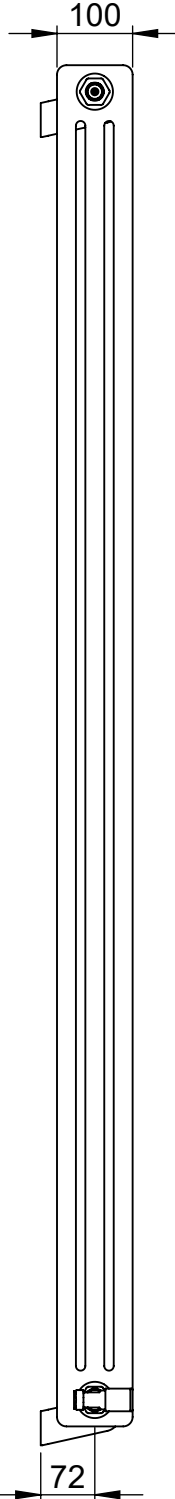

Mode 1800x460

Height: 1800
Width: 460
Depth: 100
Weight HO: kg
EO: kg

Tube ϕ : n/a
End to End Connections: 460
Elec. element if specified: n/a
Output @ 50°C Δ T Watts: 1764
BTUs: 6019

Manufactured from Mild Steel

All dimensions in millimetres

SCALE 1:10

Vogue UK Ltd. reserve the right to alter specifications without prior notice.
ALL MEASUREMENTS ARE NOMINAL DIMENSIONS ONLY, AND ARE NOT BINDING.

VOGUE UK
TOWEL WARMERS & RADIATORS