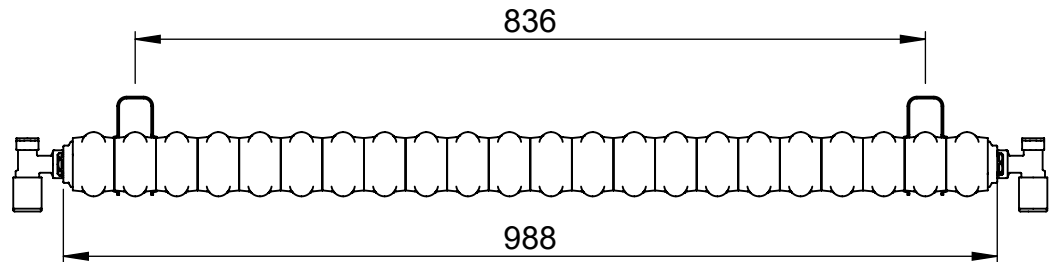

# Mode 500x988

Height: 500  
Width: 988  
Depth: 68  
Weight HO: kg  
EO: kg

Tube  $\phi$ : n/a  
End to End Connections: 988  
Elec. element if specified: n/a  
Output @ 50°C  $\Delta$  T Watts: 817  
BTUs: 2788

All dimensions in millimetres

Manufactured from Mild Steel

Vogue UK Ltd. reserve the right to alter specifications without prior notice.  
ALL MEASUREMENTS ARE NOMINAL DIMENSIONS ONLY, AND ARE NOT BINDING.