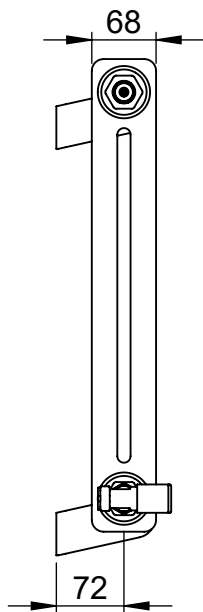

# Mode 500x988

Height: 500  
Width: 988  
Depth: 68  
Weight HO: kg  
EO: kg

Tube  $\phi$ : n/a  
End to End Connections: 988  
Elec. element if specified: n/a  
Output @ 50°C  $\Delta$  T Watts: 817  
BTUs: 2788

All dimensions in millimetres

Manufactured from Mild Steel

Vogue UK Ltd. reserve the right to alter specifications without prior notice.  
ALL MEASUREMENTS ARE NOMINAL DIMENSIONS ONLY, AND ARE NOT BINDING.