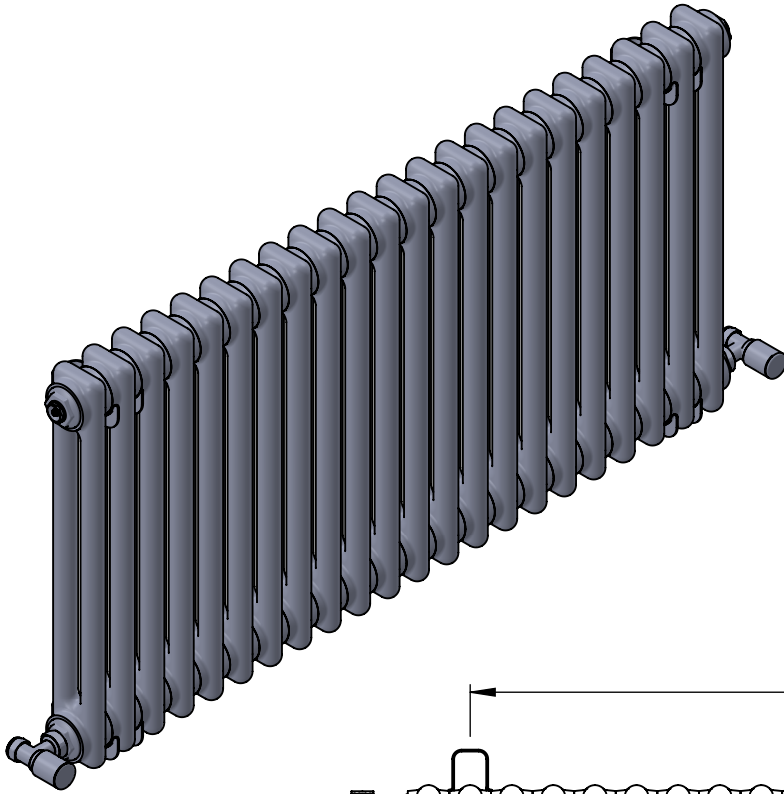

# Mode 500x988

Height: 500  
Width: 988  
Depth: 68  
Weight HO: kg  
EO: kg

Tube  $\phi$ : n/a  
End to End Connections: 988  
Elec. element if specified: n/a  
Output @ 50°C  $\Delta$  T Watts: 817  
BTUs: 2788

All dimensions in millimetres

Manufactured from Mild Steel

Vogue UK Ltd. reserve the right to alter specifications without prior notice.  
ALL MEASUREMENTS ARE NOMINAL DIMENSIONS ONLY, AND ARE NOT BINDING.