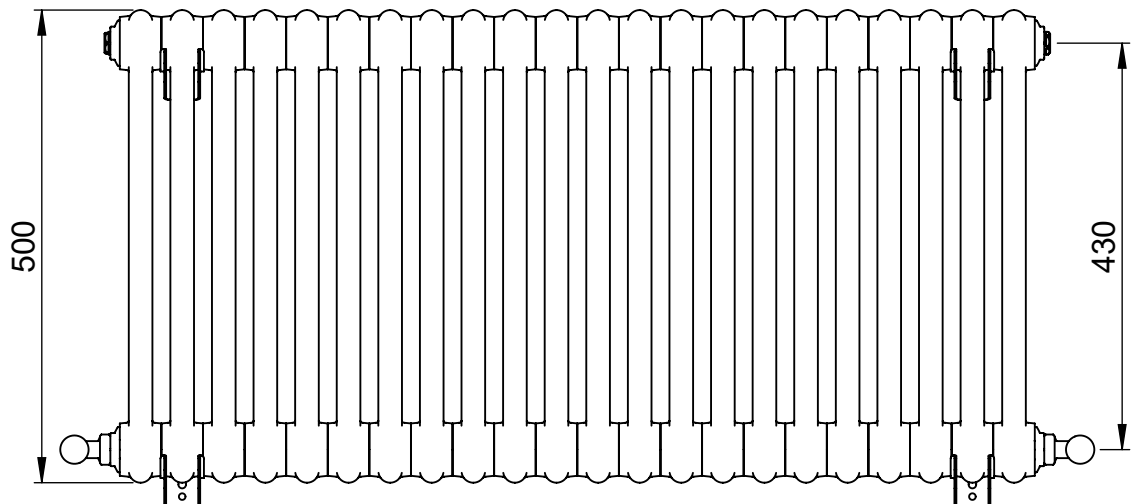

# Mode 500x988

Height: 500  
Width: 988  
Depth: 68  
Weight HO: kg  
EO: kg

Tube  $\phi$ : n/a  
End to End Connections: 988  
Elec. element if specified: n/a  
Output @ 50°C  $\Delta$  T Watts: 817  
BTUs: 2788

All dimensions in millimetres

Manufactured from Mild Steel

Vogue UK Ltd. reserve the right to alter specifications without prior notice.  
ALL MEASUREMENTS ARE NOMINAL DIMENSIONS ONLY, AND ARE NOT BINDING.