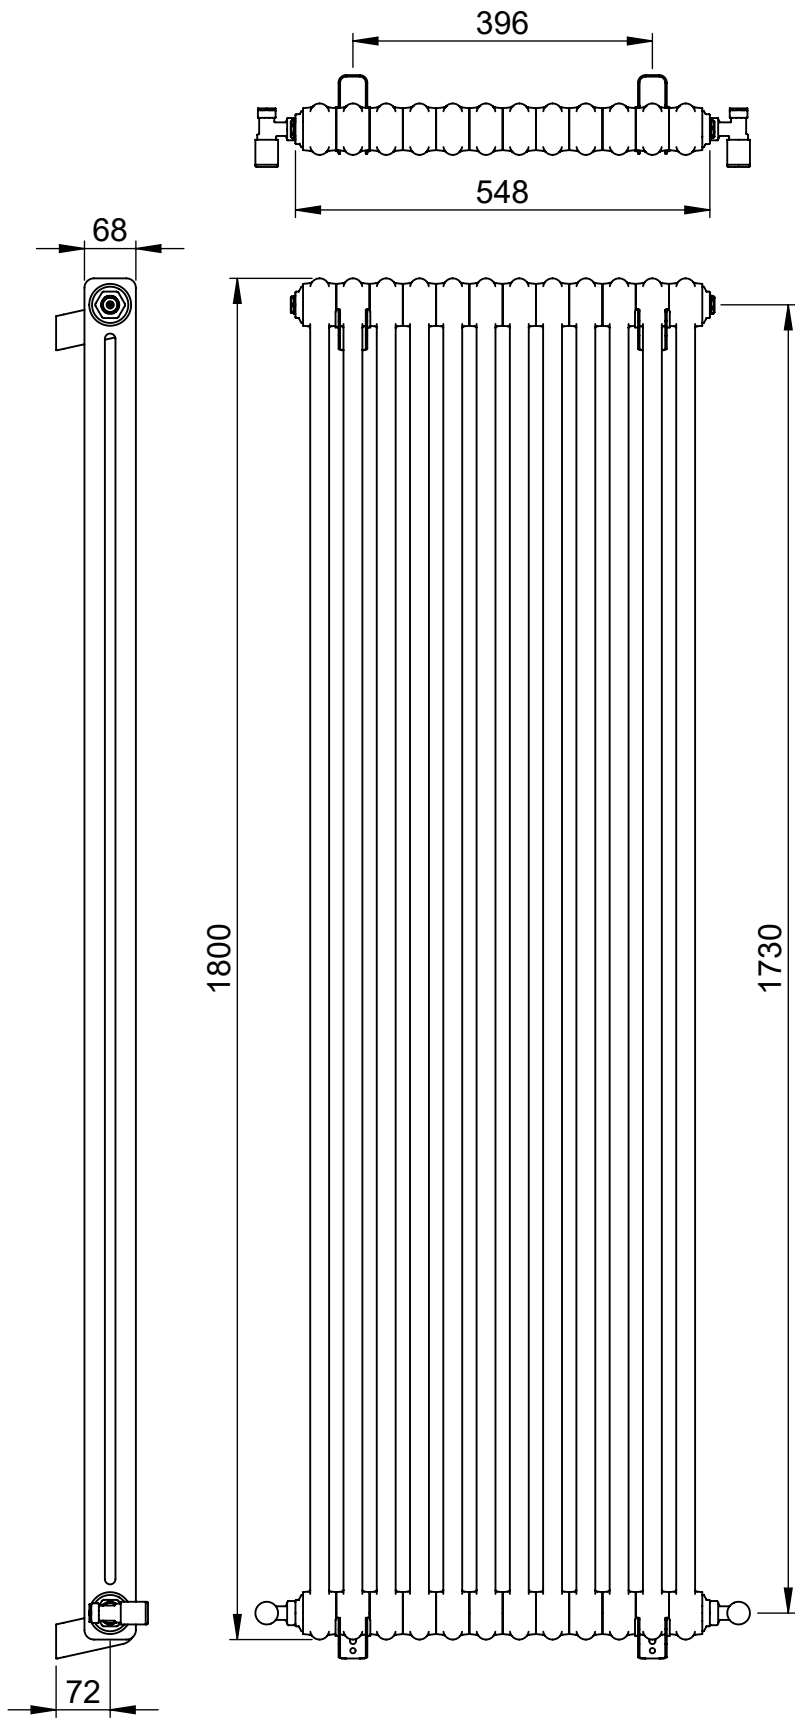

Mode 1800x548

Height: 1800
 Width: 548
 Depth: 68
 Weight HO: lbs (kg)
 EO: lbs (kg)

Tube ϕ : n/a
 Output @ 50° C Δ T: 1548 W
 Elec. element if specified: n/a
 End to End Connections: 548

Manufactured from Mild Steel

All dimensions in inches

Vogue UK Ltd. reserve the right to alter specifications without prior notice.
 ALL MEASUREMENTS ARE NOMINAL DIMENSIONS ONLY, AND ARE NOT BINDING.

SCALE 1:10

VOGUE UK
 TOWEL WARMERS & RADIATORS