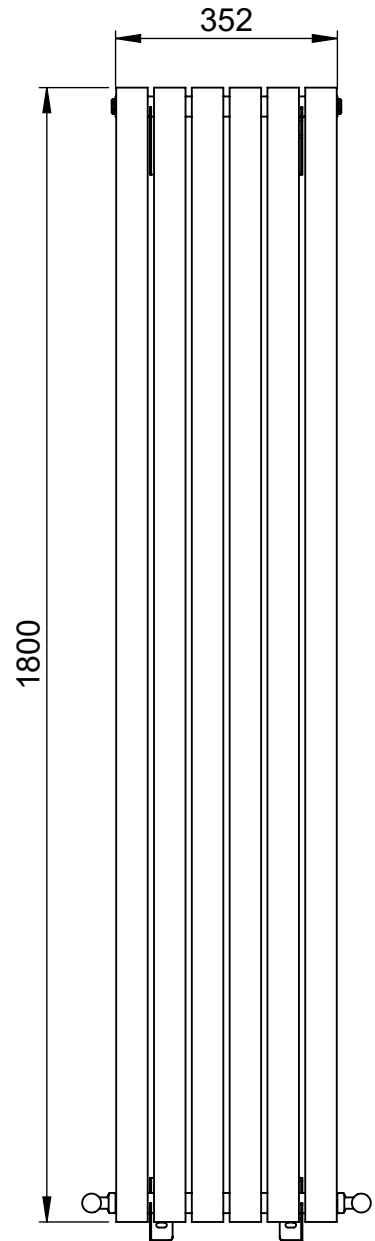

Lure Single DR020 1800x352

Height: 1800
Width: 352
Depth: 83
Weight HO: kg
EO: kg

Tube ϕ : 32 + 50x20
End to End Connections: 352
Elec. element if specified: n/a
Output @ 50° C Δ T Watts: 505
BTUs: 1723

All dimensions in millimetres

Manufactured from Mild Steel

Vogue UK Ltd. reserve the right to alter specifications without prior notice.
ALL MEASUREMENTS ARE NOMINAL DIMENSIONS ONLY, AND ARE NOT BINDING.