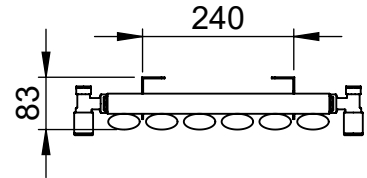

Lure Single DR020 1800x352

Height: 1800
Width: 352
Depth: 83
Weight HO: kg
EO: kg

Tube ϕ : 32 + 50x20
End to End Connections: 352
Elec. element if specified: n/a
Output @ 50° C Δ T Watts: 505
BTUs: 1723

All dimensions in millimetres

Manufactured from Mild Steel

Vogue UK Ltd. reserve the right to alter specifications without prior notice.
ALL MEASUREMENTS ARE NOMINAL DIMENSIONS ONLY, AND ARE NOT BINDING.