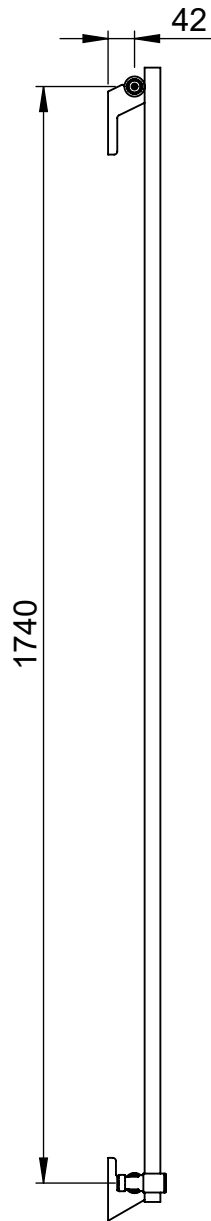

Lure Single DR020 1800x352

Height: 1800
Width: 352
Depth: 83
Weight HO: kg
EO: kg

Tube ϕ : 32 + 50x20
End to End Connections: 352
Elec. element if specified: n/a
Output @ 50° C Δ T Watts: 505
BTUs: 1723

All dimensions in millimetres

Manufactured from Mild Steel

Vogue UK Ltd. reserve the right to alter specifications without prior notice.
ALL MEASUREMENTS ARE NOMINAL DIMENSIONS ONLY, AND ARE NOT BINDING.