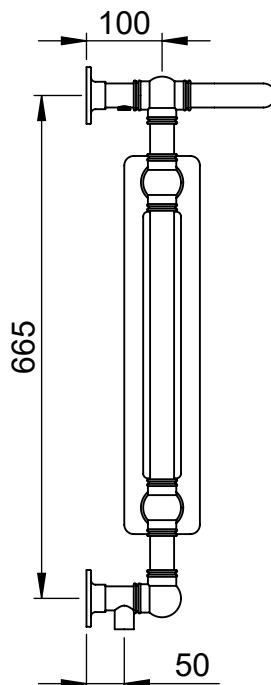

# Regency OG015 740x500

Height: 740  
Width: 500  
Depth: 250  
Weight HO: kg  
EO: kg

Tube  $\phi$ : 31.8  
Pipe Centres: 425  
Elec. element if specified: 200  
Output @ 50°C  $\Delta$  T Watts: 384  
BTUs: 1310

All dimensions in millimetres

Manufactured from ISO/CEN CuZn36As (BS CZ126) brass tube

Vogue UK Ltd. reserve the right to alter specifications without prior notice.  
ALL MEASUREMENTS ARE NOMINAL DIMENSIONS ONLY, AND ARE NOT BINDING.