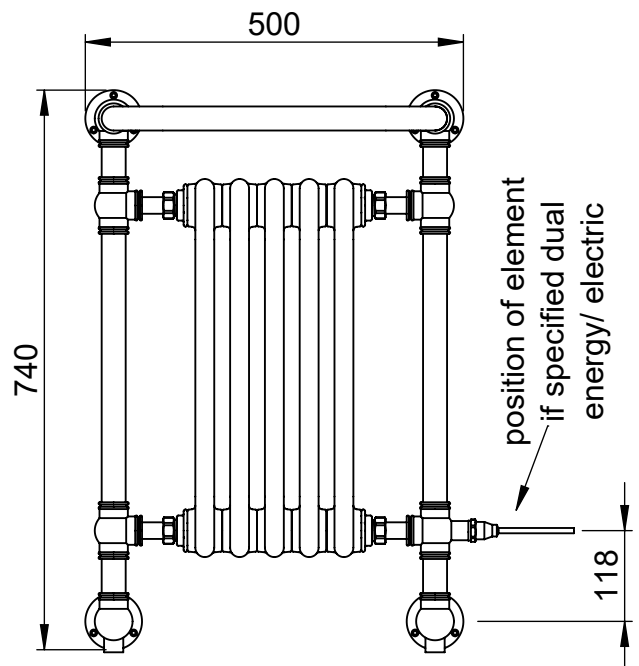

# Regency OG015 740x500

Height: 740  
Width: 500  
Depth: 250  
Weight HO: kg  
EO: kg

Tube  $\phi$ : 31.8  
Pipe Centres: 425  
Elec. element if specified: 200  
Output @ 50°C  $\Delta$  T Watts: 384  
BTUs: 1310

All dimensions in millimetres

Manufactured from ISO/CEN CuZn36As (BS CZ126) brass tube

Vogue UK Ltd. reserve the right to alter specifications without prior notice.  
ALL MEASUREMENTS ARE NOMINAL DIMENSIONS ONLY, AND ARE NOT BINDING.