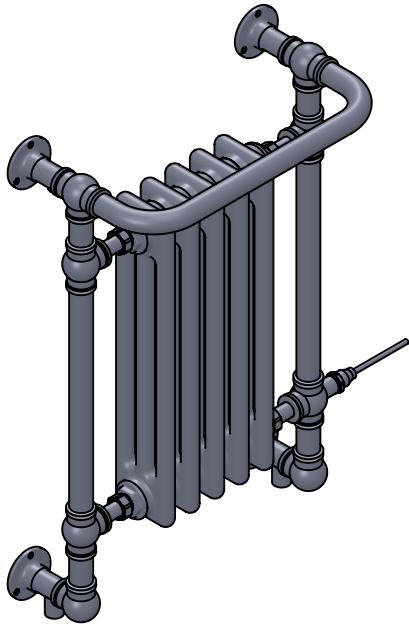

# Regency OG015 740x500

Height: 740  
Width: 500  
Depth: 250  
Weight HO: kg  
EO: kg

Tube  $\phi$ : 31.8  
Pipe Centres: 425  
Elec. element if specified: 200  
Output @ 50°C  $\Delta$  T Watts: 384  
BTUs: 1310

All dimensions in millimetres

Manufactured from ISO/CEN CuZn36As (BS CZ126) brass tube

Vogue UK Ltd. reserve the right to alter specifications without prior notice.  
ALL MEASUREMENTS ARE NOMINAL DIMENSIONS ONLY, AND ARE NOT BINDING.