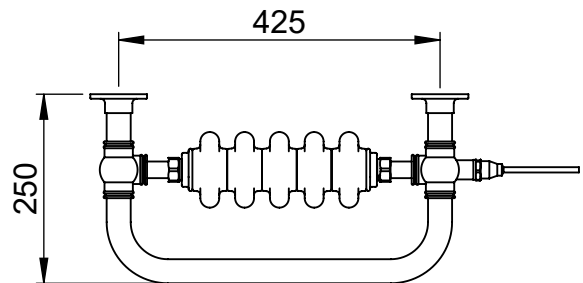

# Regency OG015 740x500

Height: 740  
Width: 500  
Depth: 250  
Weight HO: kg  
EO: kg

Tube  $\phi$ : 31.8  
Pipe Centres: 425  
Elec. element if specified: 200  
Output @ 50°C  $\Delta$  T Watts: 384  
BTUs: 1310

All dimensions in millimetres

Manufactured from ISO/CEN CuZn36As (BS CZ126) brass tube

Vogue UK Ltd. reserve the right to alter specifications without prior notice.  
ALL MEASUREMENTS ARE NOMINAL DIMENSIONS ONLY, AND ARE NOT BINDING.