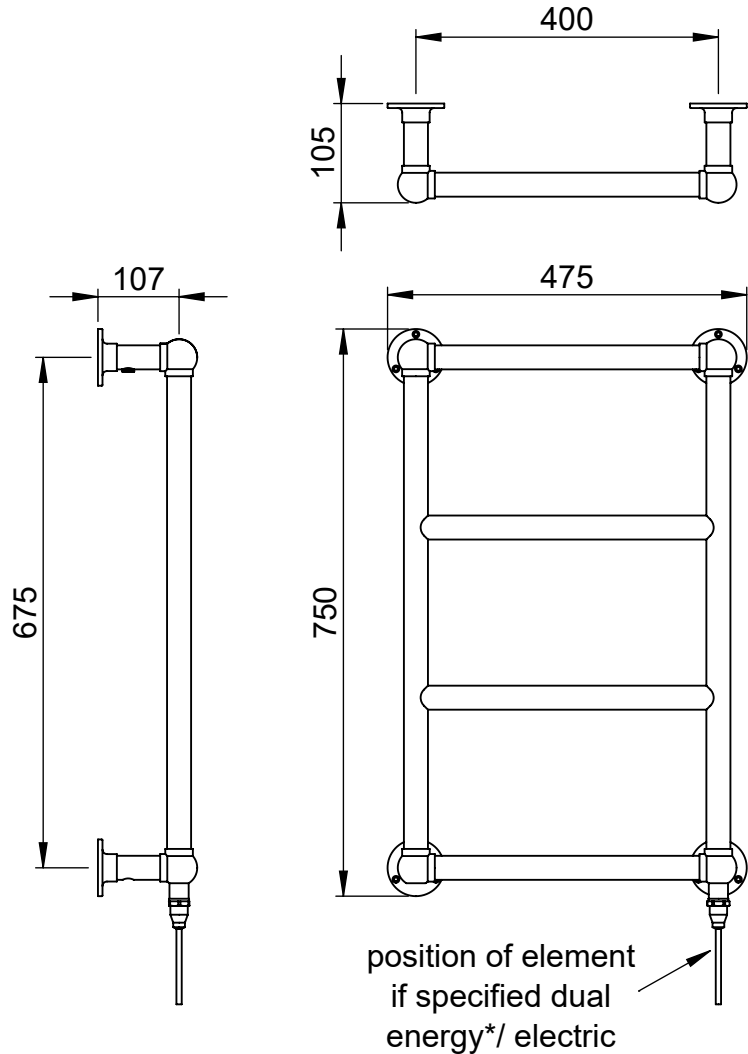

Vintage LG010B-BR 750x475

Height: 750
Width: 475
Depth: 105
Weight HO: kg
EO: kg

Tube ϕ : 31.8
Pipe Centres: 400
Elec. element if specified: 100
Output @ 50°C Δ T Watts: 169
BTUs: 577

All dimensions in millimetres

Manufactured from ISO/CEN CuZn36As (BS CZ126) brass tube

*Dual energy models require a conversion-tee, consult relevant drawing for details.

Vogue UK Ltd. reserve the right to alter specifications without prior notice.
ALL MEASUREMENTS ARE NOMINAL DIMENSIONS ONLY, AND ARE NOT BINDING.