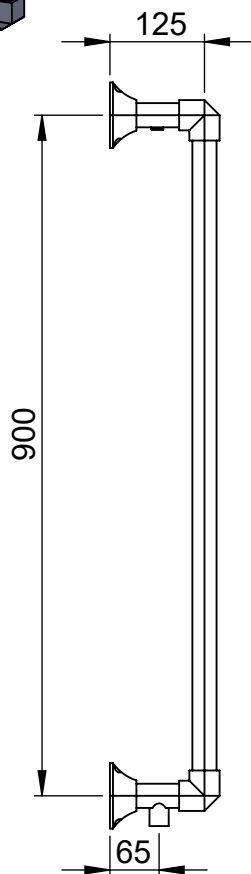

Art Moderne OG010C 986x700

Height: 986
Width: 700
Depth: 145
Weight HO: kg
EO: kg

Tube ϕ : 32 Hex
Pipe Centres: 600
Elec. element if specified: 125
Output @ 50° C Δ T Watts: 263
BTUs: 897

All dimensions in millimetres

Manufactured from ISO/CEN CuZn36As (BS CZ126) brass tube

*Dual energy models require a conversion-tee, consult relevant drawing for details.

Vogue UK Ltd. reserve the right to alter specifications without prior notice.
ALL MEASUREMENTS ARE NOMINAL DIMENSIONS ONLY, AND ARE NOT BINDING.