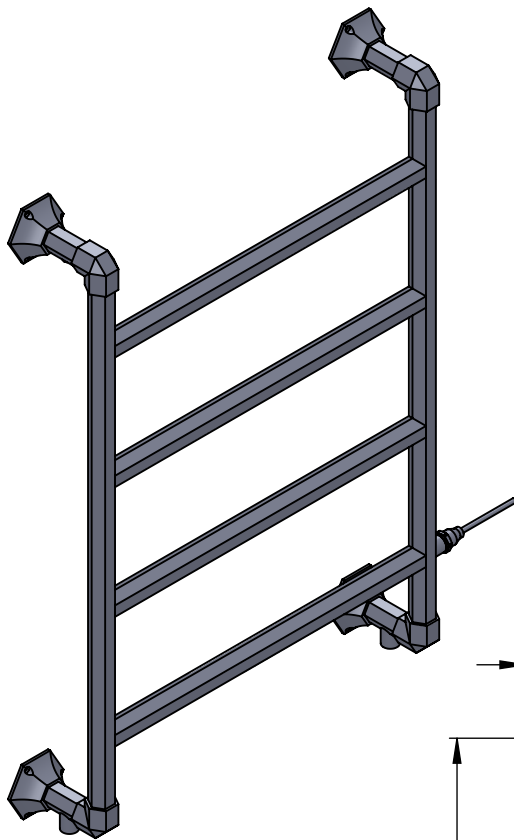

Art Moderne OG010C 986x700

Height: 986
Width: 700
Depth: 145
Weight HO: kg
EO: kg

Tube ϕ : 32 Hex
Pipe Centres: 600
Elec. element if specified: 125
Output @ 50° C Δ T Watts: 263
BTUs: 897

All dimensions in millimetres

Manufactured from ISO/CEN CuZn36As (BS CZ126) brass tube

*Dual energy models require a conversion-tee, consult relevant drawing for details.

Vogue UK Ltd. reserve the right to alter specifications without prior notice.
ALL MEASUREMENTS ARE NOMINAL DIMENSIONS ONLY, AND ARE NOT BINDING.