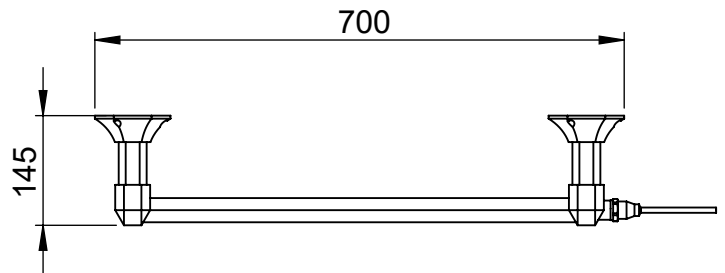

Art Moderne OG010C 986x700

Height: 986
Width: 700
Depth: 145
Weight HO: kg
EO: kg

Tube ϕ : 32 Hex
Pipe Centres: 600
Elec. element if specified: 125
Output @ 50° C Δ T Watts: 263
BTUs: 897

All dimensions in millimetres

Manufactured from ISO/CEN CuZn36As (BS CZ126) brass tube

*Dual energy models require a conversion-tee, consult relevant drawing for details.

Vogue UK Ltd. reserve the right to alter specifications without prior notice.
ALL MEASUREMENTS ARE NOMINAL DIMENSIONS ONLY, AND ARE NOT BINDING.