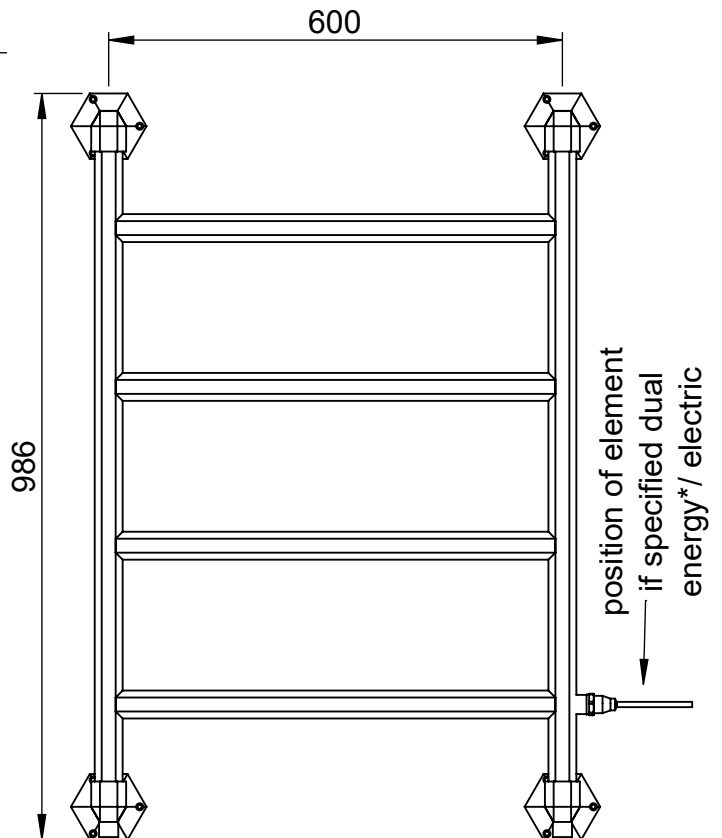

Art Moderne OG010C 986x700

Height: 986
Width: 700
Depth: 145
Weight HO: kg
EO: kg

Tube ϕ : 32 Hex
Pipe Centres: 600
Elec. element if specified: 125
Output @ 50° C Δ T Watts: 263
BTUs: 897

All dimensions in millimetres

Manufactured from ISO/CEN CuZn36As (BS CZ126) brass tube

*Dual energy models require a conversion-tee, consult relevant drawing for details.

Vogue UK Ltd. reserve the right to alter specifications without prior notice.
ALL MEASUREMENTS ARE NOMINAL DIMENSIONS ONLY, AND ARE NOT BINDING.