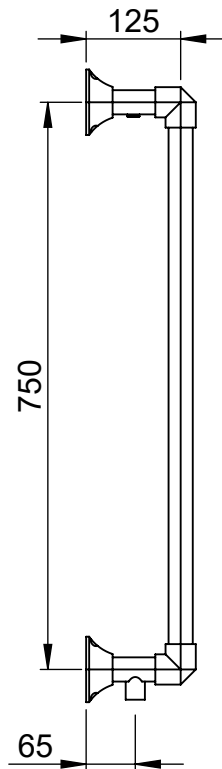

Art Moderne OG010A 836x550

Height: 836
Width: 550
Depth: 145
Weight HO: kg
EO: kg

Tube ϕ : 32 Hex
Pipe Centres: 450
Elec. element if specified: 100
Output @ 50° C Δ T Watts: 211
BTUs: 720

All dimensions in millimetres

Manufactured from ISO/CEN CuZn36As (BS CZ126) brass tube

*Dual energy models require a conversion-tee, consult relevant drawing for details.

Vogue UK Ltd. reserve the right to alter specifications without prior notice.
ALL MEASUREMENTS ARE NOMINAL DIMENSIONS ONLY, AND ARE NOT BINDING.