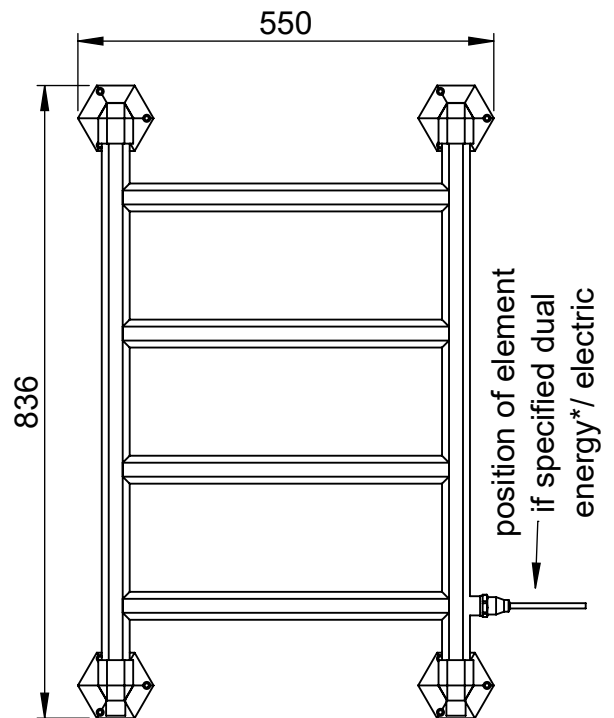

Art Moderne OG010A 836x550

Height: 836
Width: 550
Depth: 145
Weight HO: kg
EO: kg

Tube ϕ : 32 Hex
Pipe Centres: 450
Elec. element if specified: 100
Output @ 50° C Δ T Watts: 211
BTUs: 720

All dimensions in millimetres

Manufactured from ISO/CEN CuZn36As (BS CZ126) brass tube

*Dual energy models require a conversion-tee, consult relevant drawing for details.

Vogue UK Ltd. reserve the right to alter specifications without prior notice.
ALL MEASUREMENTS ARE NOMINAL DIMENSIONS ONLY, AND ARE NOT BINDING.