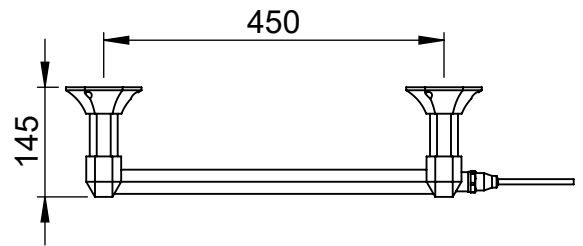

Art Moderne OG010A 836x550

Height: 836
Width: 550
Depth: 145
Weight HO: kg
EO: kg

Tube ϕ : 32 Hex
Pipe Centres: 450
Elec. element if specified: 100
Output @ 50° C Δ T Watts: 211
BTUs: 720

All dimensions in millimetres

Manufactured from ISO/CEN CuZn36As (BS CZ126) brass tube

*Dual energy models require a conversion-tee, consult relevant drawing for details.

Vogue UK Ltd. reserve the right to alter specifications without prior notice.
ALL MEASUREMENTS ARE NOMINAL DIMENSIONS ONLY, AND ARE NOT BINDING.