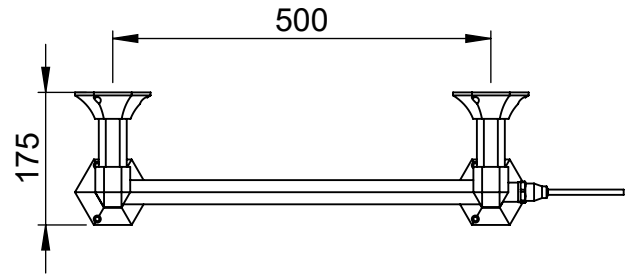

Art Moderne OG011 943x600

Height: 943

Width: 600

Depth: 168

Weight HO: 9.5 kg

EO: 15.5 kg

Tube ϕ : 32 Hex

Face-Face Connections: 428

Elec. element if specified: 100

Output @ 50° C Δ T Watts: 197

BTUs: 672

All dimensions in millimetres

Manufactured from ISO/CEN CuZn36As (BS CZ126) brass tube

Vogue UK Ltd. reserve the right to alter specifications without prior notice.
ALL MEASUREMENTS ARE NOMINAL DIMENSIONS ONLY, AND ARE NOT BINDING.