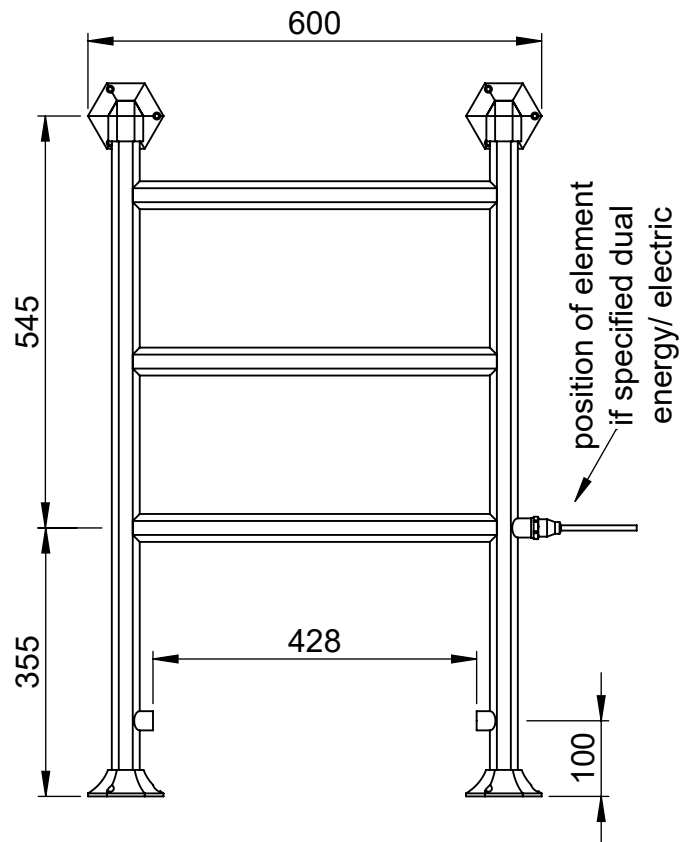

Art Moderne OG011 943x600

Height: 943

Width: 600

Depth: 168

Weight HO: 9.5 kg

EO: 15.5 kg

Tube ϕ : 32 Hex

Face-Face Connections: 428

Elec. element if specified: 100

Output @ 50° C Δ T Watts: 197

BTUs: 672

All dimensions in millimetres

Manufactured from ISO/CEN CuZn36As (BS CZ126) brass tube

Vogue UK Ltd. reserve the right to alter specifications without prior notice.
ALL MEASUREMENTS ARE NOMINAL DIMENSIONS ONLY, AND ARE NOT BINDING.