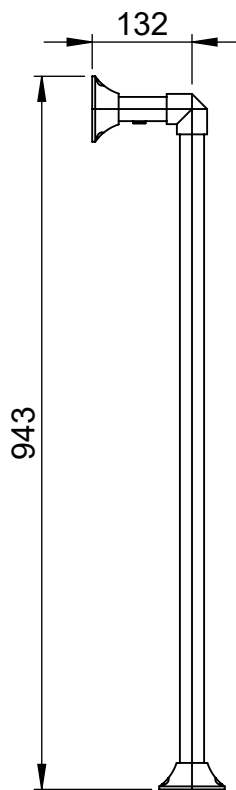

Art Moderne OG011 943x600

Height: 943

Width: 600

Depth: 168

Weight HO: 9.5 kg

EO: 15.5 kg

Tube ϕ : 32 Hex

Face-Face Connections: 428

Elec. element if specified: 100

Output @ 50° C Δ T Watts: 197

BTUs: 672

All dimensions in millimetres

Manufactured from ISO/CEN CuZn36As (BS CZ126) brass tube

Vogue UK Ltd. reserve the right to alter specifications without prior notice.
ALL MEASUREMENTS ARE NOMINAL DIMENSIONS ONLY, AND ARE NOT BINDING.