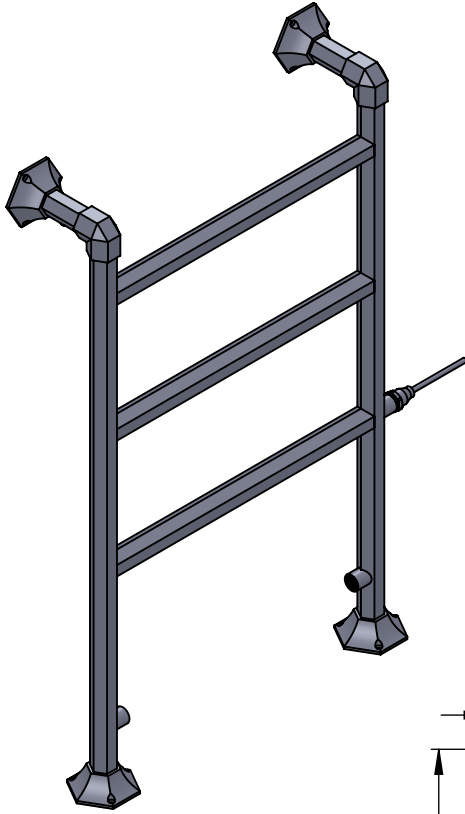

Art Moderne OG011 943x600

Height: 943

Width: 600

Depth: 168

Weight HO: 9.5 kg

EO: 15.5 kg

Tube ϕ : 32 Hex

Face-Face Connections: 428

Elec. element if specified: 100

Output @ 50° C Δ T Watts: 197

BTUs: 672

All dimensions in millimetres

Manufactured from ISO/CEN CuZn36As (BS CZ126) brass tube

Vogue UK Ltd. reserve the right to alter specifications without prior notice.
ALL MEASUREMENTS ARE NOMINAL DIMENSIONS ONLY, AND ARE NOT BINDING.