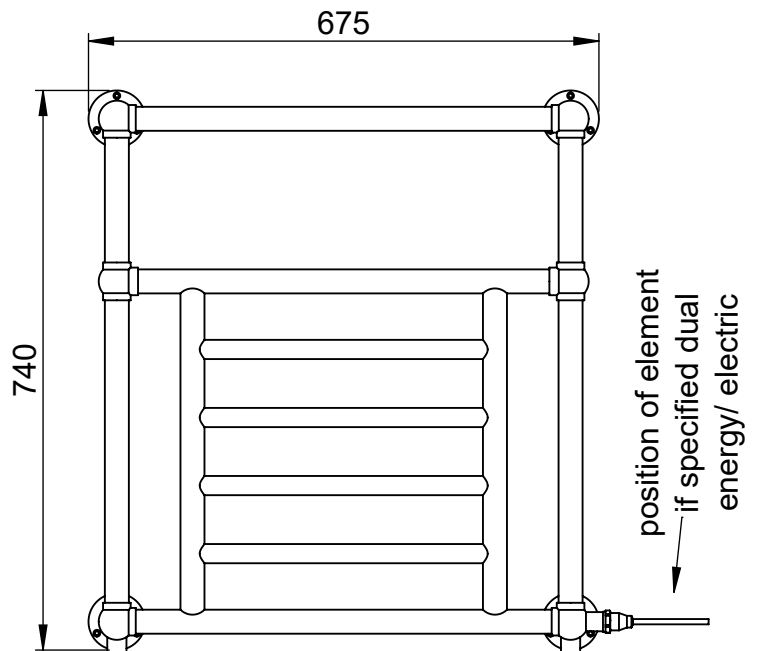

Elizabeth LG003D 740x675

Height: 740

Width: 675

Depth: 125

Weight HO: 7.5 kg

EO: 13.5 kg

Tube ϕ : 31.8 + 25.4

Pipe Centres: 600

Elec. element if specified: 125

Output @ 50°C Δ T Watts: 290

BTUs: 989

All dimensions in millimetres

Manufactured from ISO/CEN CuZn36As (BS CZ126) brass tube

Vogue UK Ltd. reserve the right to alter specifications without prior notice.
ALL MEASUREMENTS ARE NOMINAL DIMENSIONS ONLY, AND ARE NOT BINDING.