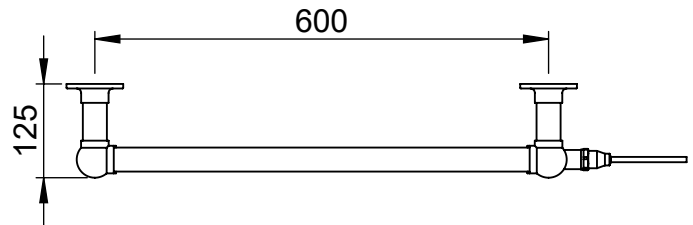

Elizabeth LG003D 740x675

Height: 740

Width: 675

Depth: 125

Weight HO: 7.5 kg

EO: 13.5 kg

Tube ϕ : 31.8 + 25.4

Pipe Centres: 600

Elec. element if specified: 125

Output @ 50°C Δ T Watts: 290

BTUs: 989

All dimensions in millimetres

Manufactured from ISO/CEN CuZn36As (BS CZ126) brass tube

Vogue UK Ltd. reserve the right to alter specifications without prior notice.
ALL MEASUREMENTS ARE NOMINAL DIMENSIONS ONLY, AND ARE NOT BINDING.