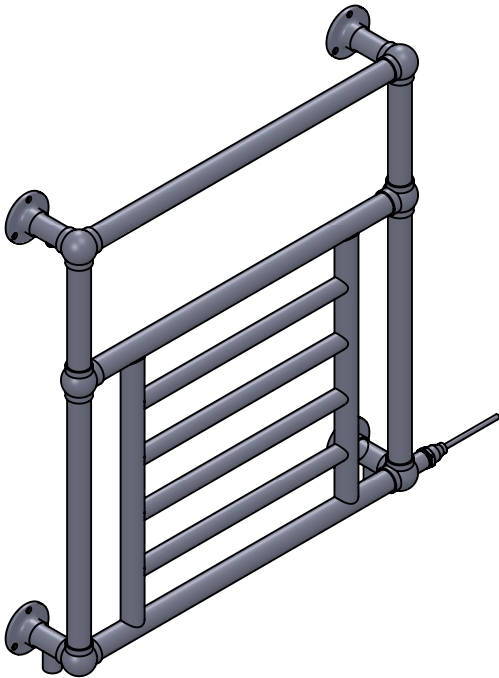

Elizabeth LG003D 740x675

Height: 740

Width: 675

Depth: 125

Weight HO: 7.5 kg

EO: 13.5 kg

Tube ϕ : 31.8 + 25.4

Pipe Centres: 600

Elec. element if specified: 125

Output @ 50°C Δ T Watts: 290

BTUs: 989

All dimensions in millimetres

Manufactured from ISO/CEN CuZn36As (BS CZ126) brass tube

Vogue UK Ltd. reserve the right to alter specifications without prior notice.
ALL MEASUREMENTS ARE NOMINAL DIMENSIONS ONLY, AND ARE NOT BINDING.