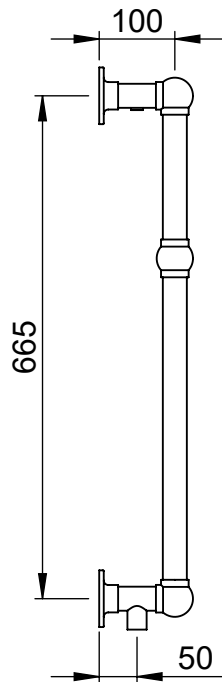

Elizabeth LG003D 740x675

Height: 740

Width: 675

Depth: 125

Weight HO: 7.5 kg

EO: 13.5 kg

Tube ϕ : 31.8 + 25.4

Pipe Centres: 600

Elec. element if specified: 125

Output @ 50°C Δ T Watts: 290

BTUs: 989

All dimensions in millimetres

Manufactured from ISO/CEN CuZn36As (BS CZ126) brass tube

Vogue UK Ltd. reserve the right to alter specifications without prior notice.
ALL MEASUREMENTS ARE NOMINAL DIMENSIONS ONLY, AND ARE NOT BINDING.