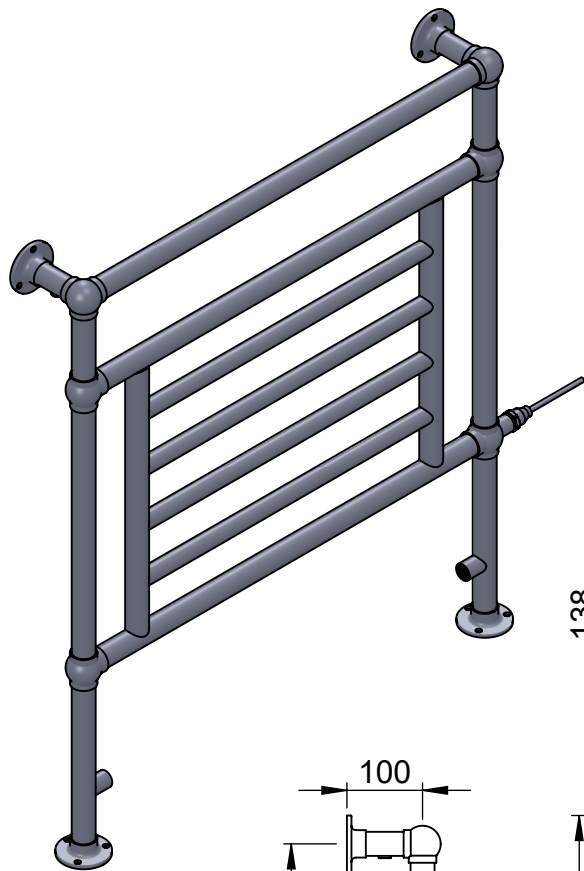

# Elizabeth LG003B 938x825

Height: 938

Width: 825

Depth: 138

Weight HO: 7.5 kg

EO: 14.5 kg

Tube  $\phi$  : 31.8 + 25.4

Face-Face Connections: 668

Elec. element if specified: 150

Output @ 50°C  $\Delta$  T Watts: 372

BTUs: 1269

All dimensions in millimetres

Manufactured from ISO/CEN CuZn36As (BS CZ126) brass tube

Vogue UK Ltd. reserve the right to alter specifications without prior notice.  
ALL MEASUREMENTS ARE NOMINAL DIMENSIONS ONLY, AND ARE NOT BINDING.