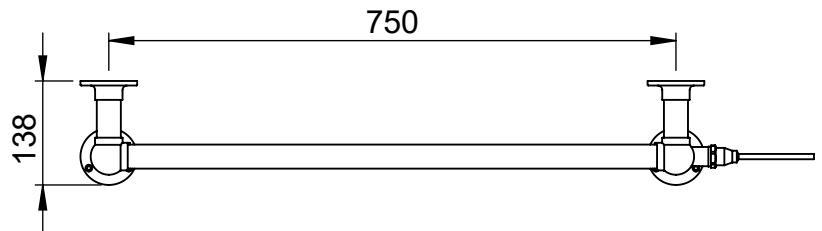

# Elizabeth LG003B 938x825

Height: 938

Width: 825

Depth: 138

Weight HO: 7.5 kg

EO: 14.5 kg

Tube  $\phi$  : 31.8 + 25.4

Face-Face Connections: 668

Elec. element if specified: 150

Output @ 50°C  $\Delta$  T Watts: 372

BTUs: 1269

All dimensions in millimetres

Manufactured from ISO/CEN CuZn36As (BS CZ126) brass tube

Vogue UK Ltd. reserve the right to alter specifications without prior notice.  
ALL MEASUREMENTS ARE NOMINAL DIMENSIONS ONLY, AND ARE NOT BINDING.