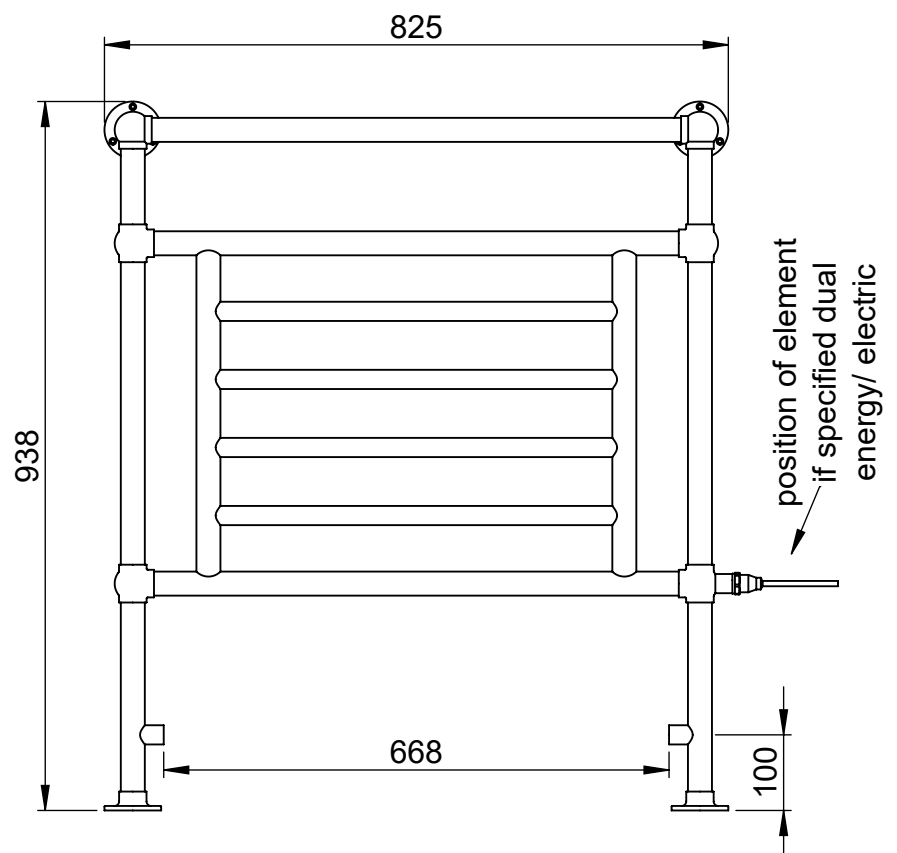

# Elizabeth LG003B 938x825

Height: 938

Width: 825

Depth: 138

Weight HO: 7.5 kg

EO: 14.5 kg

Tube  $\phi$  : 31.8 + 25.4

Face-Face Connections: 668

Elec. element if specified: 150

Output @ 50°C  $\Delta$  T Watts: 372

BTUs: 1269

All dimensions in millimetres

Manufactured from ISO/CEN CuZn36As (BS CZ126) brass tube

Vogue UK Ltd. reserve the right to alter specifications without prior notice.  
ALL MEASUREMENTS ARE NOMINAL DIMENSIONS ONLY, AND ARE NOT BINDING.