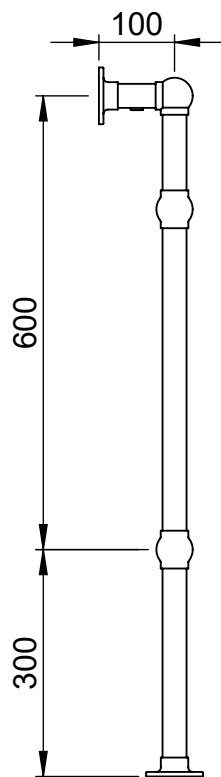

# Elizabeth LG003B 938x825

Height: 938

Width: 825

Depth: 138

Weight HO: 7.5 kg

EO: 14.5 kg

Tube  $\phi$  : 31.8 + 25.4

Face-Face Connections: 668

Elec. element if specified: 150

Output @ 50°C  $\Delta$  T Watts: 372

BTUs: 1269

All dimensions in millimetres

Manufactured from ISO/CEN CuZn36As (BS CZ126) brass tube

Vogue UK Ltd. reserve the right to alter specifications without prior notice.  
ALL MEASUREMENTS ARE NOMINAL DIMENSIONS ONLY, AND ARE NOT BINDING.