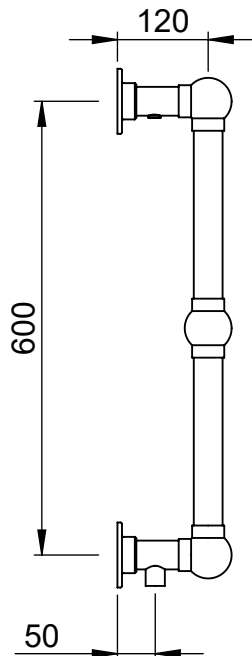

# Grandeur LG032-WM 686x686

Height: 686  
Width: 686  
Depth: 154  
Weight HO: kg  
EO: kg

Tube  $\phi$ : 38.1  
Pipe Centres: 600  
Elec. element if specified: 100  
Output @ 50°C  $\Delta$  T Watts: 220  
BTUs: 751

All dimensions in millimetres

Manufactured from ISO/CEN CuZn36As (BS CZ126) brass tube

Vogue UK Ltd. reserve the right to alter specifications without prior notice.  
ALL MEASUREMENTS ARE NOMINAL DIMENSIONS ONLY, AND ARE NOT BINDING.