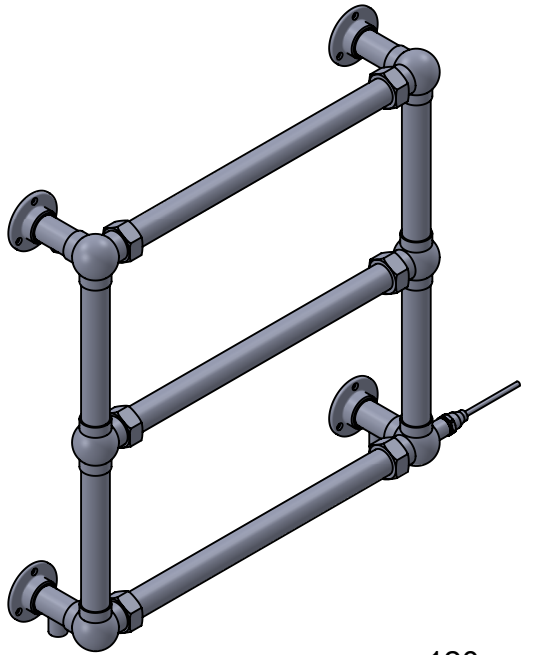

# Grandeur LG032-WM 686x686

Height: 686  
Width: 686  
Depth: 154  
Weight HO: kg  
EO: kg

Tube  $\phi$ : 38.1  
Pipe Centres: 600  
Elec. element if specified: 100  
Output @ 50°C  $\Delta$  T Watts: 220  
BTUs: 751

All dimensions in millimetres

Manufactured from ISO/CEN CuZn36As (BS CZ126) brass tube

Vogue UK Ltd. reserve the right to alter specifications without prior notice.  
ALL MEASUREMENTS ARE NOMINAL DIMENSIONS ONLY, AND ARE NOT BINDING.