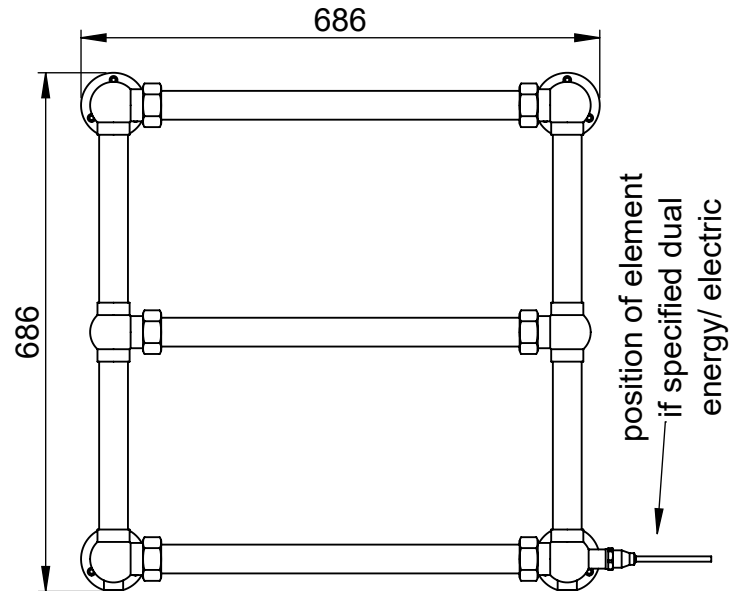

# Grandeur LG032-WM 686x686

Height: 686  
Width: 686  
Depth: 154  
Weight HO: kg  
EO: kg

Tube  $\phi$ : 38.1  
Pipe Centres: 600  
Elec. element if specified: 100  
Output @ 50°C  $\Delta$  T Watts: 220  
BTUs: 751

All dimensions in millimetres

Manufactured from ISO/CEN CuZn36As (BS CZ126) brass tube

Vogue UK Ltd. reserve the right to alter specifications without prior notice.  
ALL MEASUREMENTS ARE NOMINAL DIMENSIONS ONLY, AND ARE NOT BINDING.