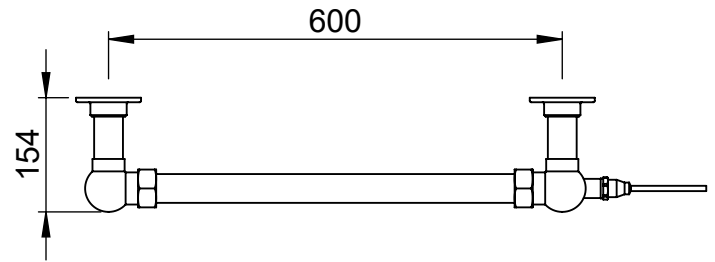

# Grandeur LG032-WM 686x686

Height: 686  
Width: 686  
Depth: 154  
Weight HO: kg  
EO: kg

Tube  $\phi$ : 38.1  
Pipe Centres: 600  
Elec. element if specified: 100  
Output @ 50°C  $\Delta$  T Watts: 220  
BTUs: 751

All dimensions in millimetres

Manufactured from ISO/CEN CuZn36As (BS CZ126) brass tube

Vogue UK Ltd. reserve the right to alter specifications without prior notice.  
ALL MEASUREMENTS ARE NOMINAL DIMENSIONS ONLY, AND ARE NOT BINDING.