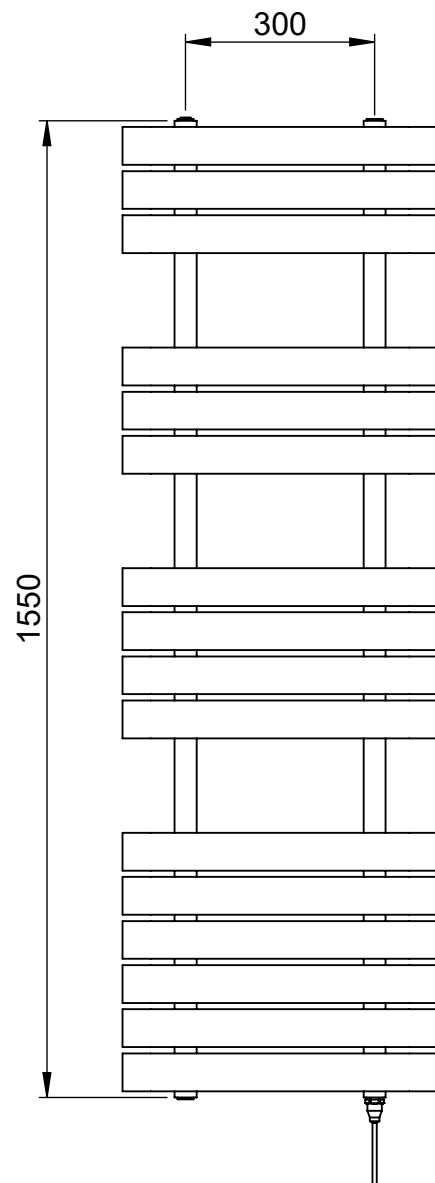

SIERRA DR040 1550x500

Height: 1550
Width: 500
Depth: 147
Weight HO: kg
EO: kg

Tube ϕ : 35x35sq + 60x12
Pipe Centres: 300
Elec. element if specified: 300
Output @ 50°C Δ T Watts: 966
BTUs: 3296

All dimensions in millimetres

Manufactured from Mild Steel

brackets extendable
by a further 12mm

Vogue UK Ltd. reserve the right to alter specifications without prior notice.
ALL MEASUREMENTS ARE NOMINAL DIMENSIONS ONLY, AND ARE NOT BINDING.