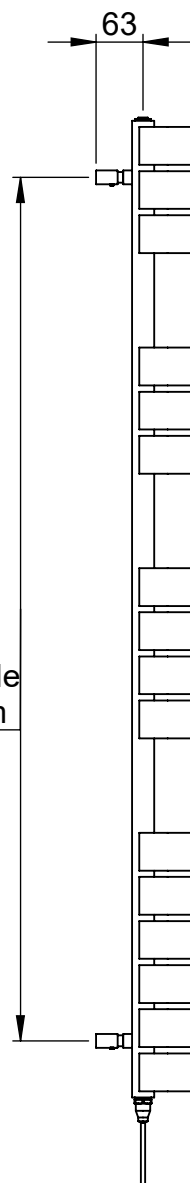

SIERRA DR040 1550x500

Height: 1550
Width: 500
Depth: 147
Weight HO: kg
EO: kg

Tube ϕ : 35x35sq + 60x12
Pipe Centres: 300
Elec. element if specified: 300
Output @ 50°C Δ T Watts: 966
BTUs: 3296

All dimensions in millimetres

Manufactured from Mild Steel

brackets extendable
by a further 12mm

Vogue UK Ltd. reserve the right to alter specifications without prior notice.
ALL MEASUREMENTS ARE NOMINAL DIMENSIONS ONLY, AND ARE NOT BINDING.