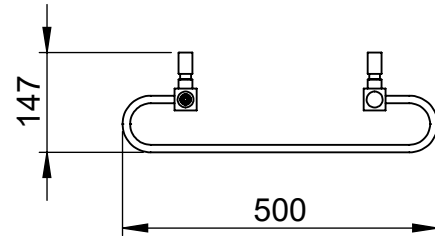

SIERRA DR040 1550x500

Height: 1550
Width: 500
Depth: 147
Weight HO: kg
EO: kg

Tube ϕ : 35x35sq + 60x12
Pipe Centres: 300
Elec. element if specified: 300
Output @ 50°C Δ T Watts: 966
BTUs: 3296

All dimensions in millimetres

Manufactured from Mild Steel

brackets extendable
by a further 12mm

Vogue UK Ltd. reserve the right to alter specifications without prior notice.
ALL MEASUREMENTS ARE NOMINAL DIMENSIONS ONLY, AND ARE NOT BINDING.