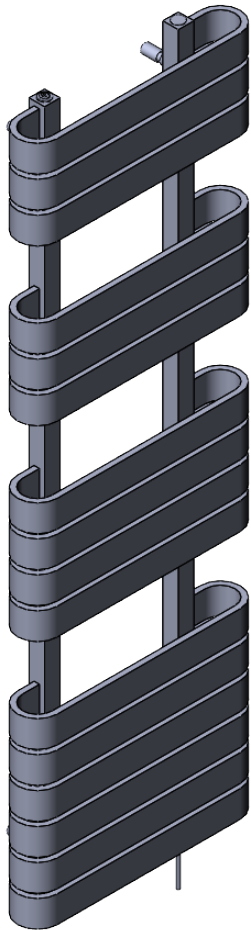

SIERRA DR040 1550x500

Height: 1550
Width: 500
Depth: 147
Weight HO: kg
EO: kg

Tube ϕ : 35x35sq + 60x12
Pipe Centres: 300
Elec. element if specified: 300
Output @ 50°C Δ T Watts: 966
BTUs: 3296

All dimensions in millimetres

Manufactured from Mild Steel

brackets extendable
by a further 12mm

Vogue UK Ltd. reserve the right to alter specifications without prior notice.
ALL MEASUREMENTS ARE NOMINAL DIMENSIONS ONLY, AND ARE NOT BINDING.