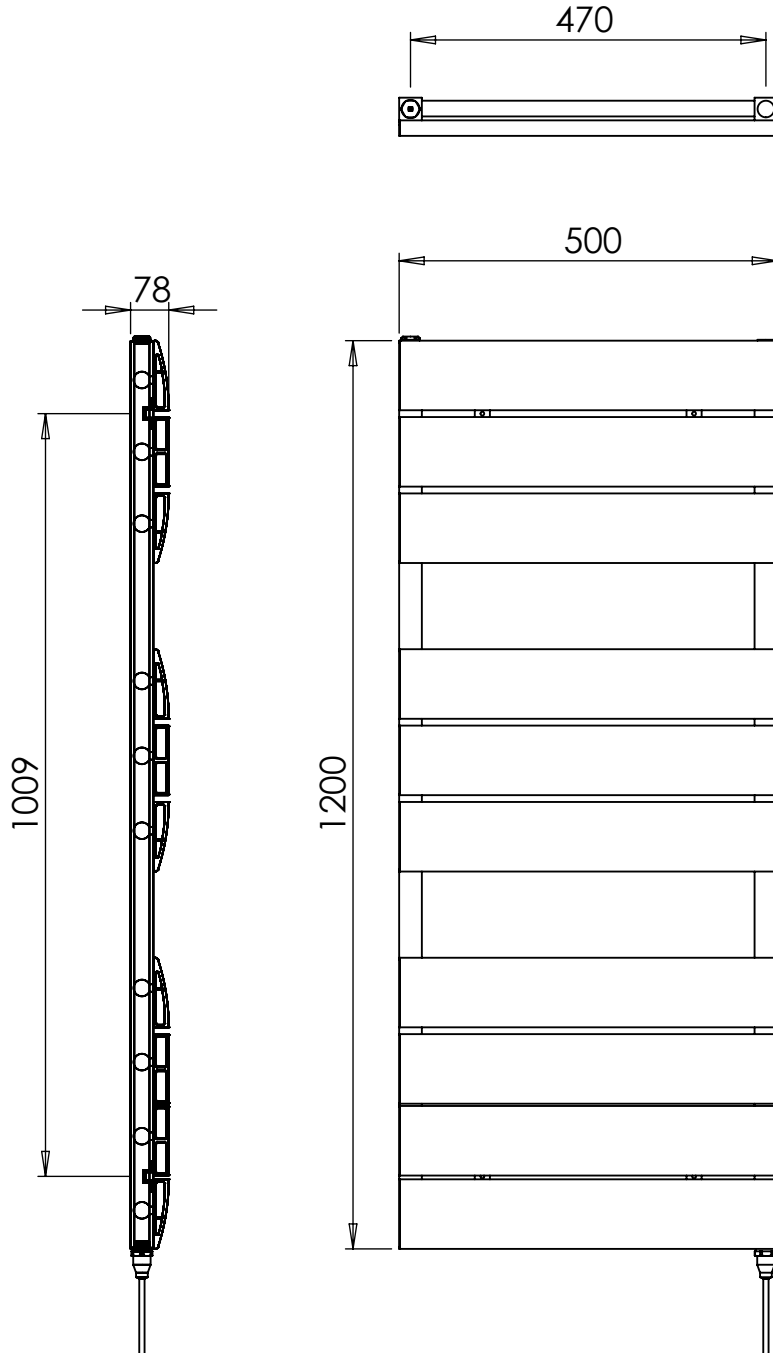

Astute CN095 1200x500

Height: 1200
Width: 500
Depth: 78
Weight HO: kg
EO: kg

Tube ϕ : na
pipe centers : 470
Elec. element if specified: 600
Output @ 50°C Δ T Watts: 778
BTUs: 2655

All dimensions in millimetres

Manufactured from Aluminium

Vogue UK Ltd. reserve the right to alter specifications without prior notice.
ALL MEASUREMENTS ARE NOMINAL DIMENSIONS ONLY, AND ARE NOT BINDING.

SCALE 1:10

VOGUE UK
TOWEL WARMERS & RADIATORS