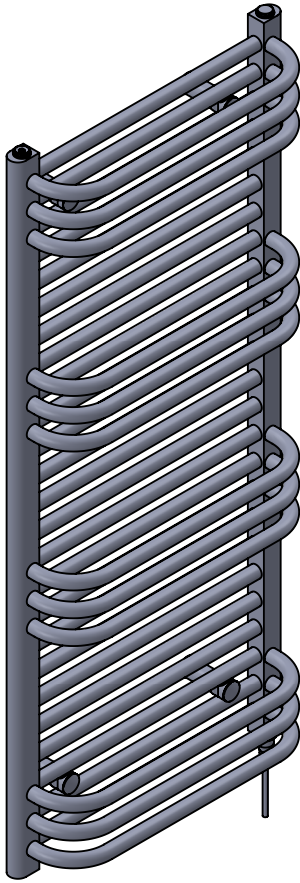

Tempo MD072 1160x500

Height: 1160
Width: 500
Depth: 170
Weight HO: kg
EO: kg

Tube ϕ : 22 + 30x40 D Section
Pipe Centres: 455
Elec. element if specified: 300
Output @ 50°C Δ T Watts: 592
BTUs: 2021

All dimensions in millimetres

Manufactured from Mild Steel

*Dual energy models require a conversion-tee, consult relevant drawing for details.

Vogue UK Ltd. reserve the right to alter specifications without prior notice.
ALL MEASUREMENTS ARE NOMINAL DIMENSIONS ONLY, AND ARE NOT BINDING.