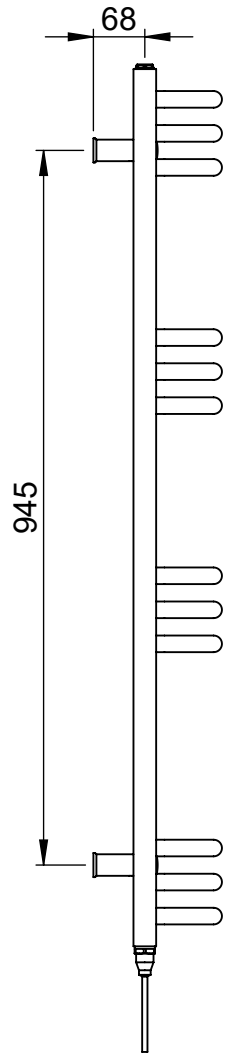

Tempo MD072 1160x500

Height: 1160
Width: 500
Depth: 170
Weight HO: kg
EO: kg

Tube ϕ : 22 + 30x40 D Section
Pipe Centres: 455
Elec. element if specified: 300
Output @ 50°C Δ T Watts: 592
BTUs: 2021

All dimensions in millimetres

Manufactured from Mild Steel

*Dual energy models require a conversion-tee, consult relevant drawing for details.

Vogue UK Ltd. reserve the right to alter specifications without prior notice.
ALL MEASUREMENTS ARE NOMINAL DIMENSIONS ONLY, AND ARE NOT BINDING.