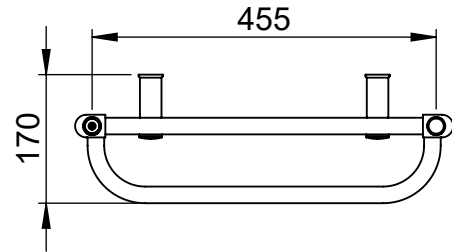

Tempo MD072 1160x500

Height: 1160
Width: 500
Depth: 170
Weight HO: kg
EO: kg

Tube ϕ : 22 + 30x40 D Section
Pipe Centres: 455
Elec. element if specified: 300
Output @ 50°C Δ T Watts: 592
BTUs: 2021

All dimensions in millimetres

Manufactured from Mild Steel

*Dual energy models require a conversion-tee, consult relevant drawing for details.

Vogue UK Ltd. reserve the right to alter specifications without prior notice.
ALL MEASUREMENTS ARE NOMINAL DIMENSIONS ONLY, AND ARE NOT BINDING.