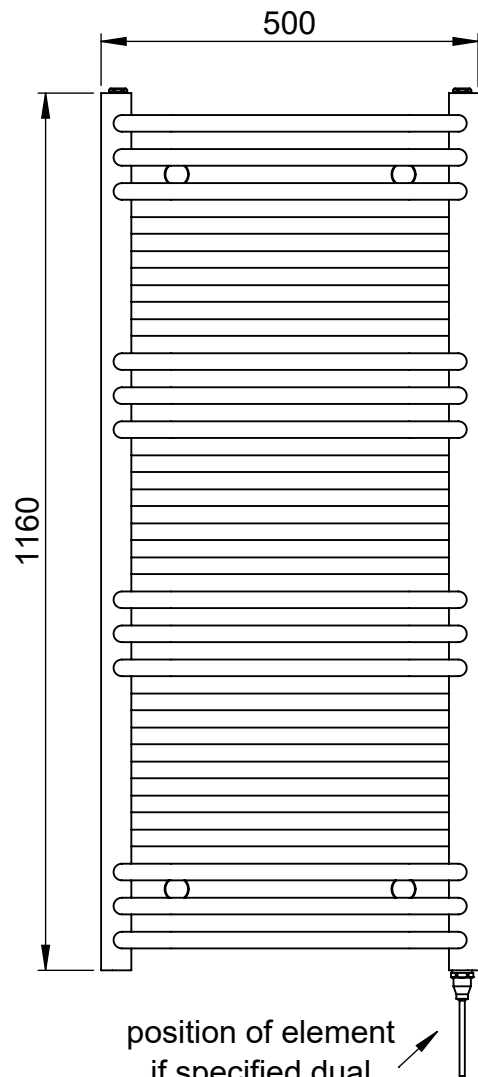

Tempo MD072 1160x500

Height: 1160
Width: 500
Depth: 170
Weight HO: kg
EO: kg

Tube ϕ : 22 + 30x40 D Section
Pipe Centres: 455
Elec. element if specified: 300
Output @ 50°C Δ T Watts: 592
BTUs: 2021

All dimensions in millimetres

Manufactured from Mild Steel

*Dual energy models require a conversion-tee, consult relevant drawing for details.

Vogue UK Ltd. reserve the right to alter specifications without prior notice.
ALL MEASUREMENTS ARE NOMINAL DIMENSIONS ONLY, AND ARE NOT BINDING.