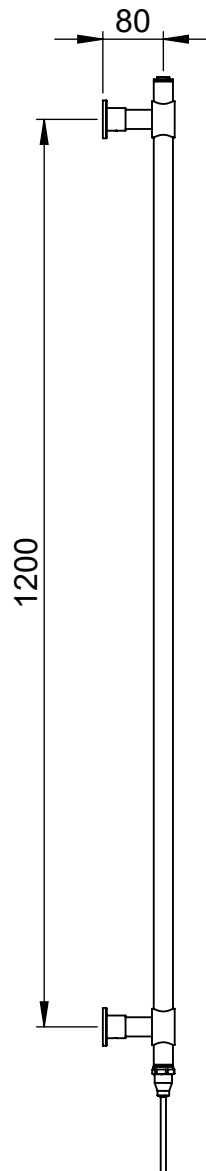

# Venture CN022 1300x650

Height: 1300

Width: 650

Depth: 95

Weight HO: 9.5 kg

EO: 14.5 kg

Tube  $\phi$  : 25.4 + 22

Pipe Centres: 600

Elec. element if specified: 125

Output @ 50° C  $\Delta$  T Watts: 240

BTUs: 819

All dimensions in millimetres

Manufactured from ISO/CEN CuZn36As (BS CZ126) brass tube

\*Dual energy models require a conversion-tee, consult relevant drawing for details.

Vogue UK Ltd. reserve the right to alter specifications without prior notice.  
ALL MEASUREMENTS ARE NOMINAL DIMENSIONS ONLY, AND ARE NOT BINDING.

**SCALE 1:10**