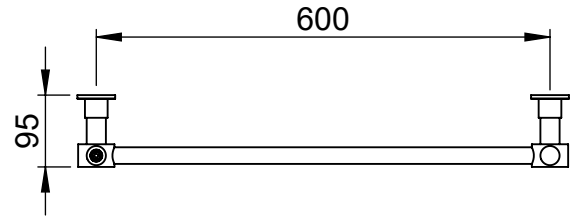

# Venture CN022 1300x650

Height: 1300

Width: 650

Depth: 95

Weight HO: 9.5 kg

EO: 14.5 kg

Tube  $\phi$  : 25.4 + 22

Pipe Centres: 600

Elec. element if specified: 125

Output @ 50° C  $\Delta$  T Watts: 240

BTUs: 819

All dimensions in millimetres

Manufactured from ISO/CEN CuZn36As (BS CZ126) brass tube

\*Dual energy models require a conversion-tee, consult relevant drawing for details.

Vogue UK Ltd. reserve the right to alter specifications without prior notice.  
ALL MEASUREMENTS ARE NOMINAL DIMENSIONS ONLY, AND ARE NOT BINDING.

**SCALE 1:10**