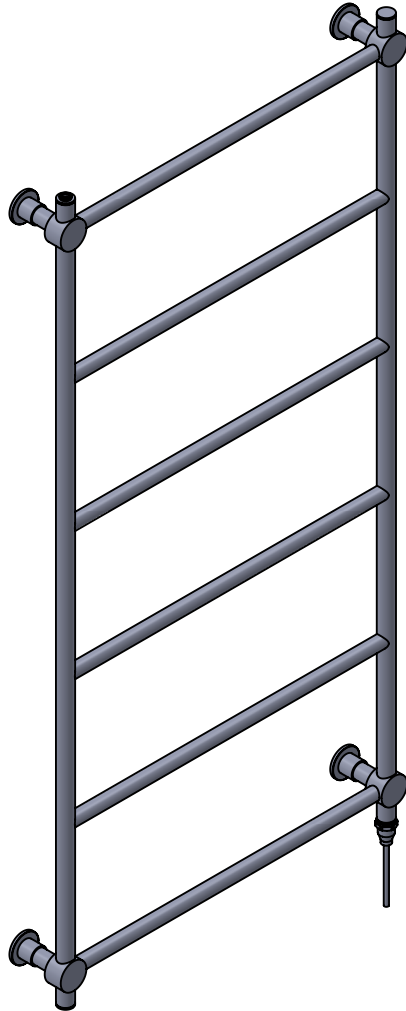

# Venture CN022 1300x650

Height: 1300

Width: 650

Depth: 95

Weight HO: 9.5 kg

EO: 14.5 kg

Tube  $\phi$  : 25.4 + 22

Pipe Centres: 600

Elec. element if specified: 125

Output @ 50° C  $\Delta$  T Watts: 240

BTUs: 819

All dimensions in millimetres

Manufactured from ISO/CEN CuZn36As (BS CZ126) brass tube

\*Dual energy models require a conversion-tee, consult relevant drawing for details.

Vogue UK Ltd. reserve the right to alter specifications without prior notice.  
ALL MEASUREMENTS ARE NOMINAL DIMENSIONS ONLY, AND ARE NOT BINDING.

**SCALE 1:10**