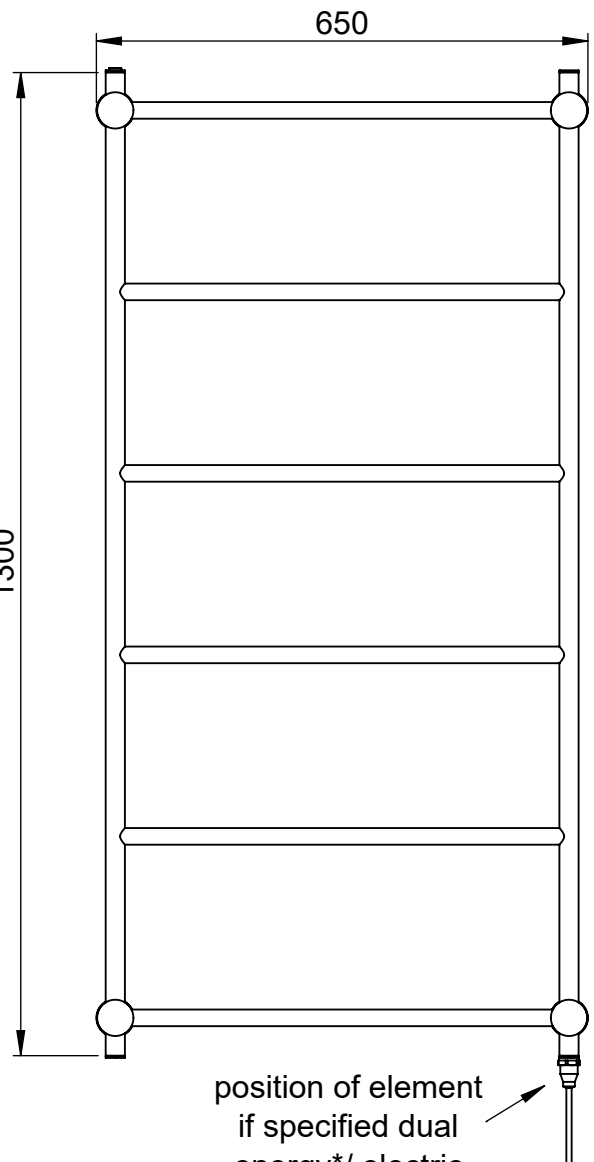

# Venture CN022 1300x650

Height: 1300

Width: 650

Depth: 95

Weight HO: 9.5 kg

EO: 14.5 kg

Tube  $\phi$  : 25.4 + 22

Pipe Centres: 600

Elec. element if specified: 125

Output @ 50° C  $\Delta$  T Watts: 240

BTUs: 819

All dimensions in millimetres

Manufactured from ISO/CEN CuZn36As (BS CZ126) brass tube

\*Dual energy models require a conversion-tee, consult relevant drawing for details.

Vogue UK Ltd. reserve the right to alter specifications without prior notice.  
ALL MEASUREMENTS ARE NOMINAL DIMENSIONS ONLY, AND ARE NOT BINDING.

**SCALE 1:10**