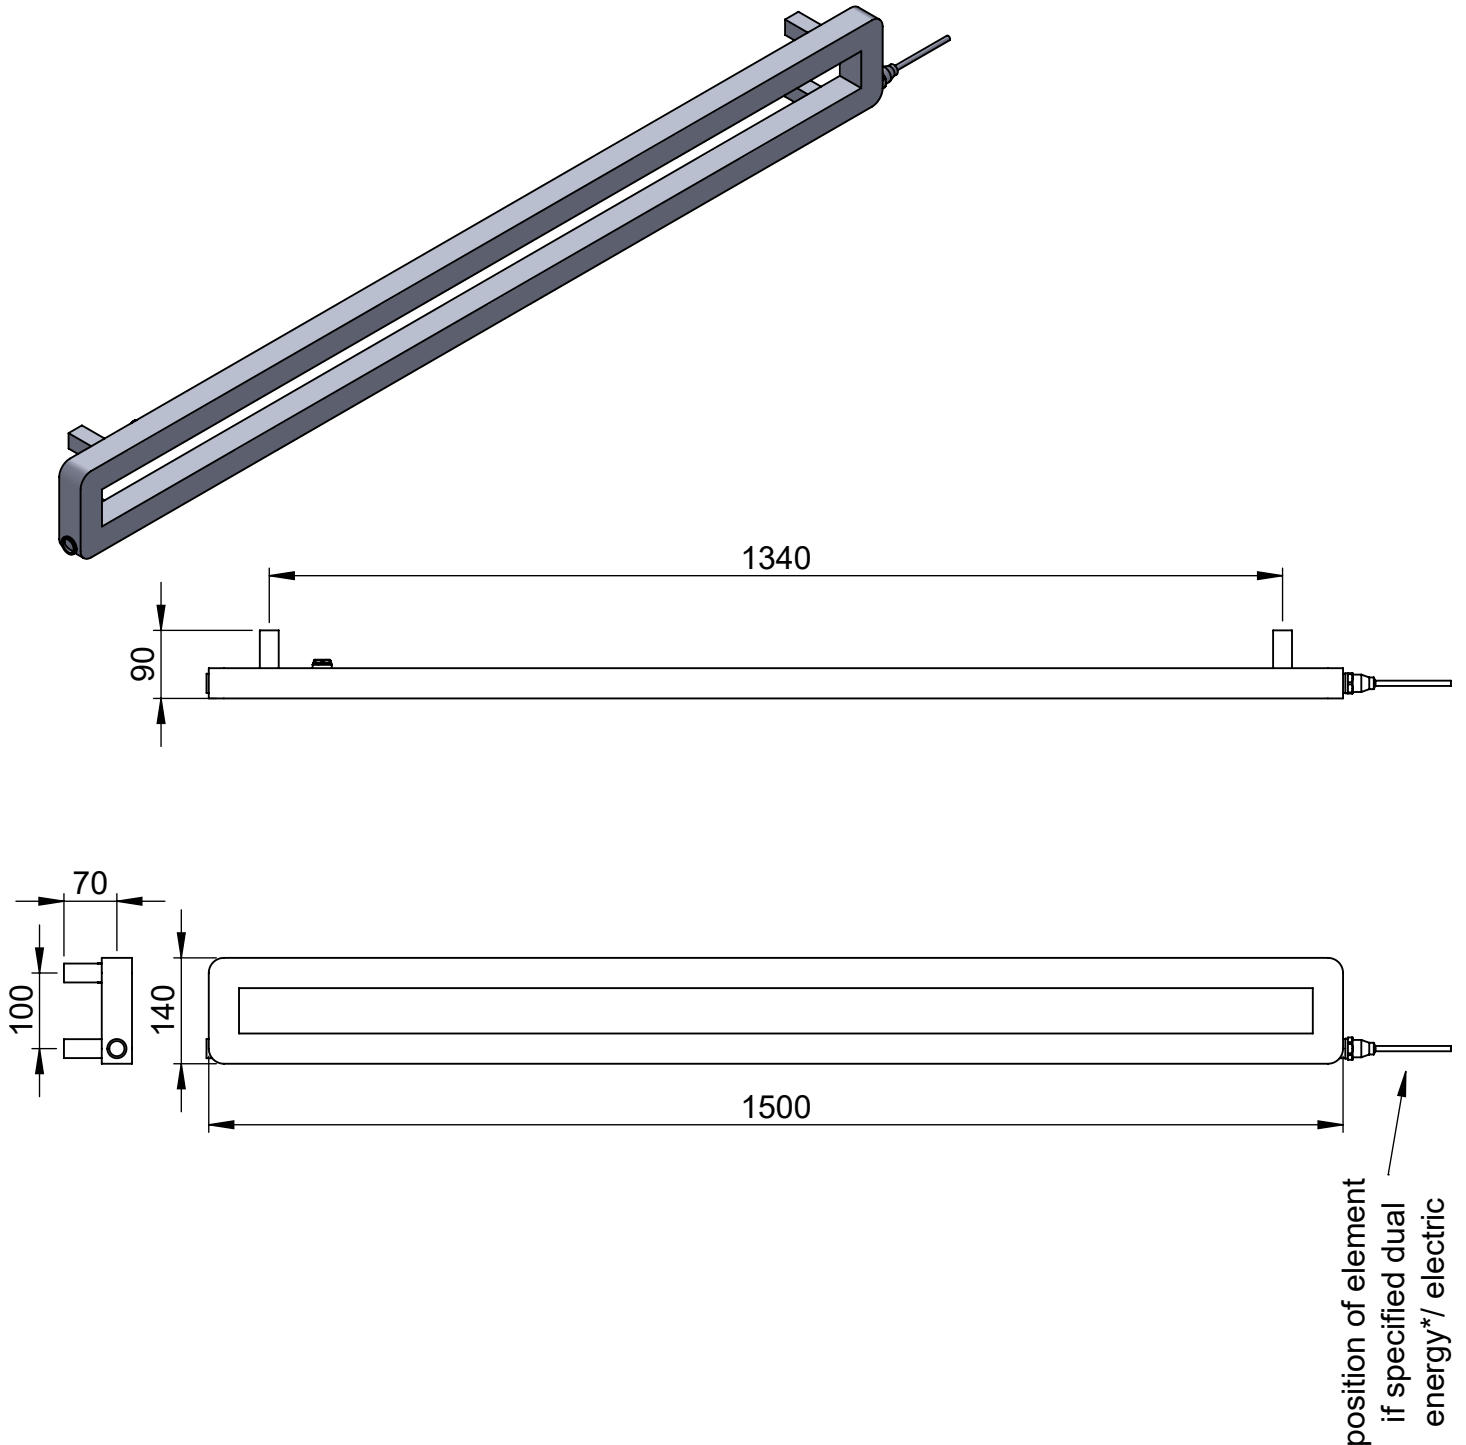

Vista IN002C 140x1500

Height: 140
Width: 1500
Depth: 90
Weight HO: 9.5 kg
EO: 17.5 kg

Tube ϕ : 40sq
End to End Connections: 1500
Elec. element if specified: 125
Output @ 50° C Δ T Watts: 328
BTUs: 1119

All dimensions in millimetres

Manufactured from 1.4301/X5CrNi18-10 stainless steel

*Dual energy models require a conversion-tee, consult relevant drawing for details.

Vogue UK Ltd. reserve the right to alter specifications without prior notice.
ALL MEASUREMENTS ARE NOMINAL DIMENSIONS ONLY, AND ARE NOT BINDING.