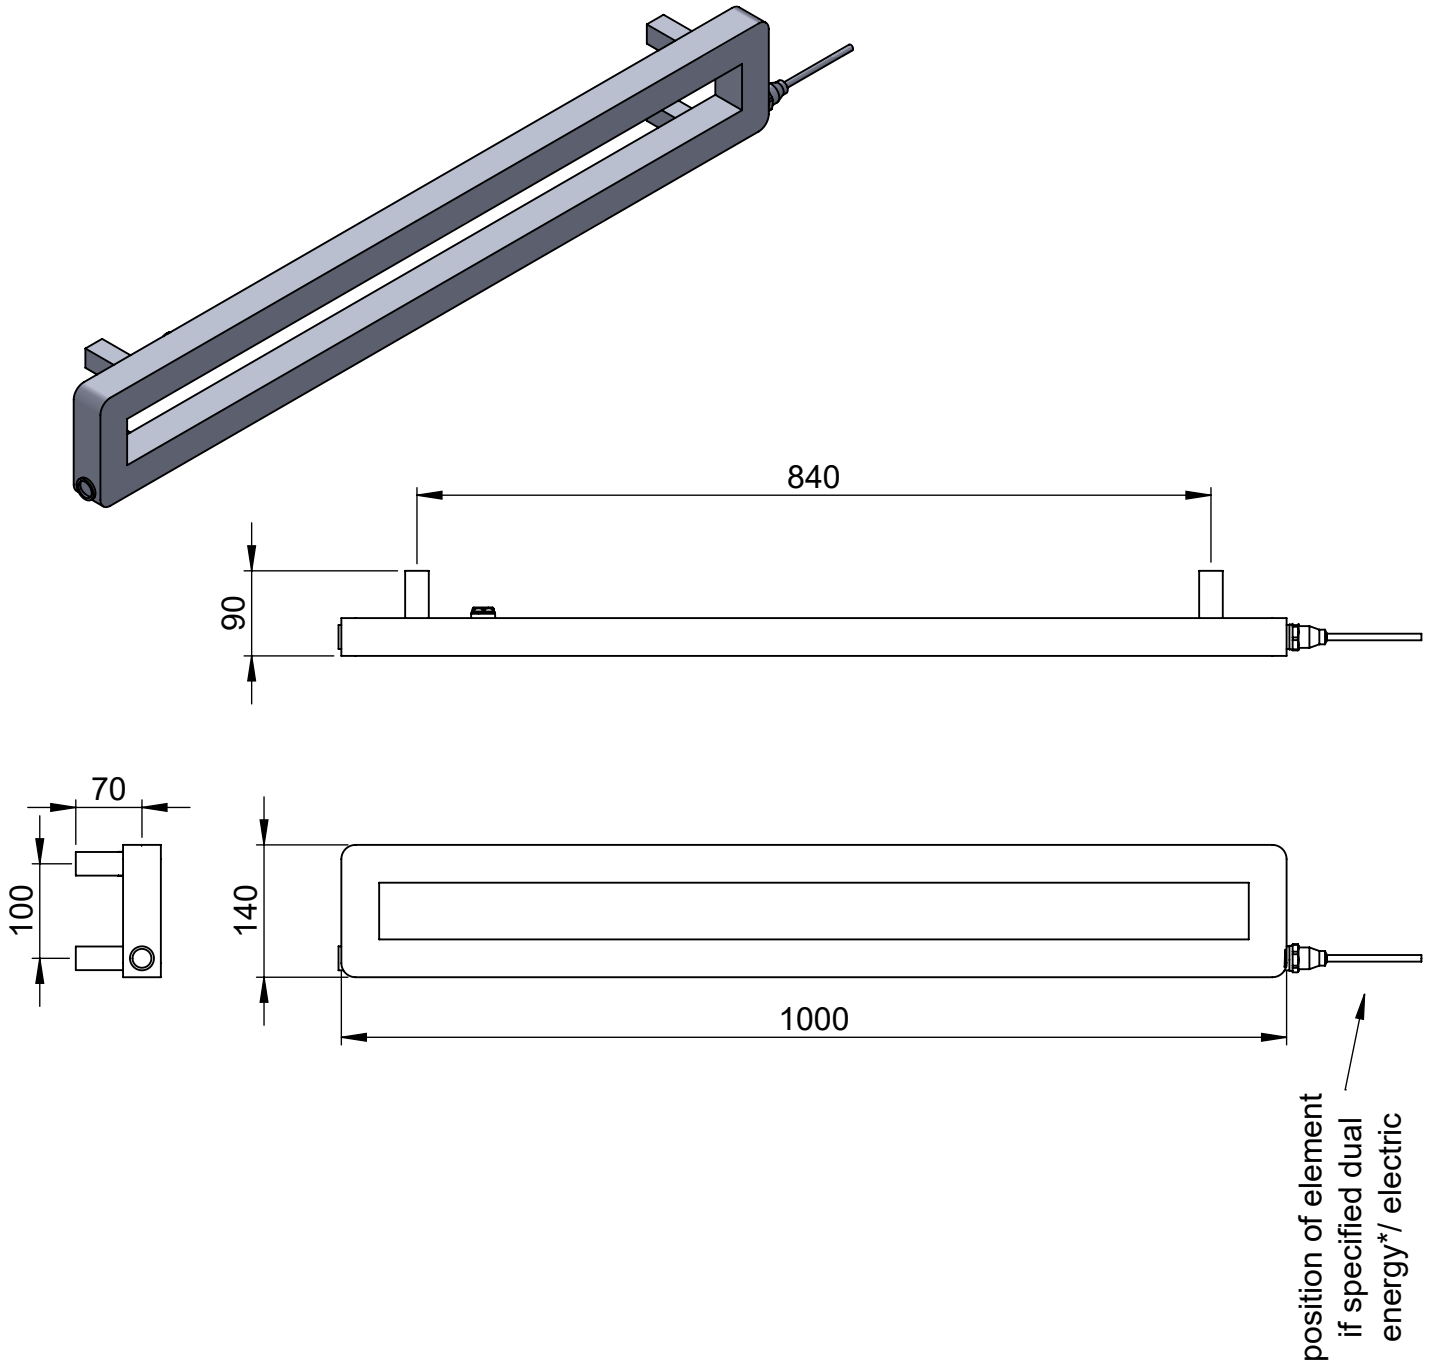

# Vista IN002B 140x1000

Height: 140  
Width: 1000  
Depth: 90  
Weight HO: 9.5 kg  
EO: 17.5 kg

Tube  $\phi$ : 40sq  
End to End Connections: 1000  
Elec. element if specified: 100  
Output @ 50°C  $\Delta$  T Watts: 223  
BTUs: 761

All dimensions in millimetres

Manufactured from 1.4301/X5CrNi18-10 stainless steel

\*Dual energy models require a conversion-tee, consult relevant drawing for details.

Vogue UK Ltd. reserve the right to alter specifications without prior notice.  
ALL MEASUREMENTS ARE NOMINAL DIMENSIONS ONLY, AND ARE NOT BINDING.