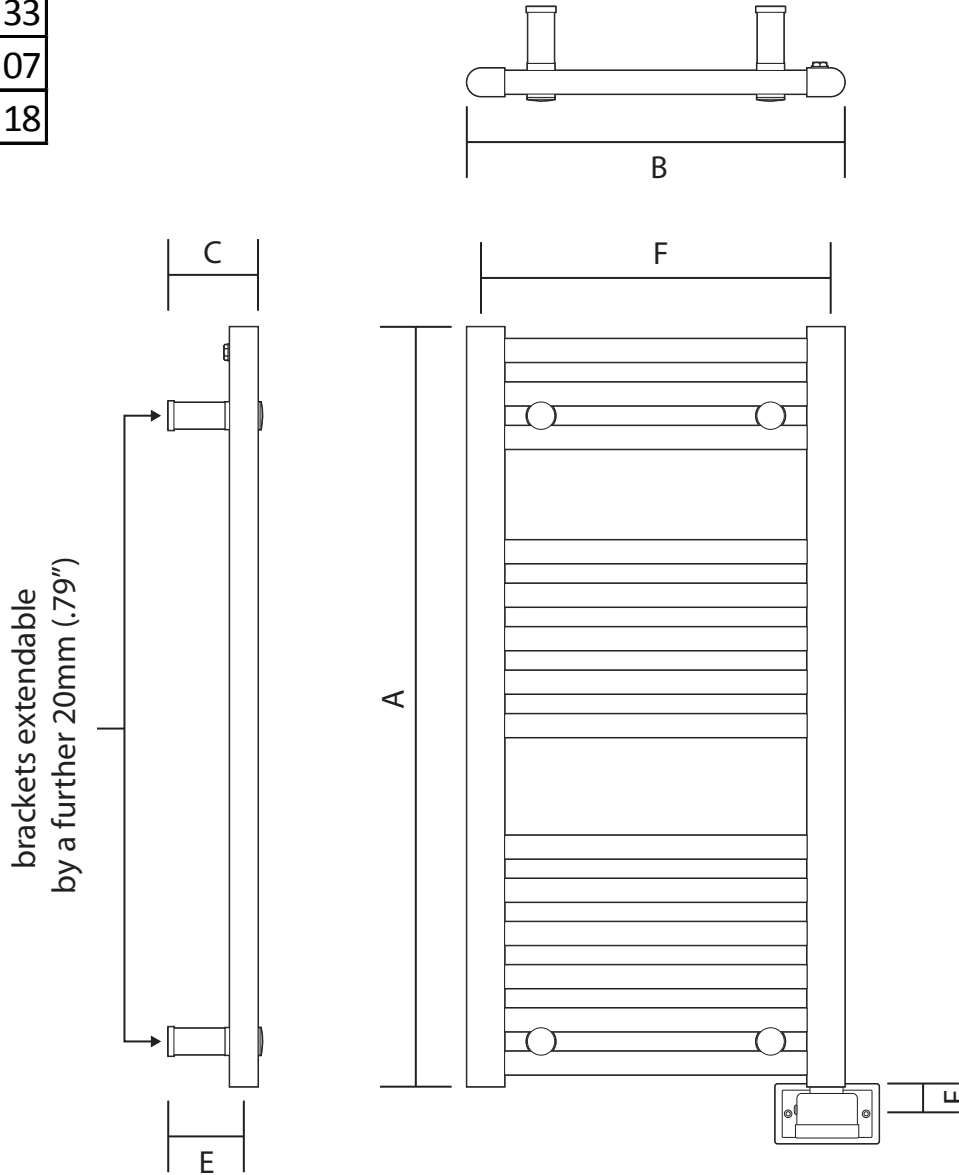

Tahiti

Height: 800 (31.50")

Tube \varnothing : 25 + 30 x 40 D section

Width: 400 (15.75")

Elec. element when specified: 200 W (110volt)

Depth: 93-113 (3.66"-4.45")

All dimensions in millimetres & inches

Manufactured from mild steel

	mm's	inches
A	800	31.50
B	400	15.75
C	93	3.66
D	364	14.33
E	78	3.07
F	30	1.18

Brackets supplied may differ from those depicted

Vogue UK Ltd. reserve the right to alter specifications without prior notice.
All measurements are nominal dimensions only, and are not binding