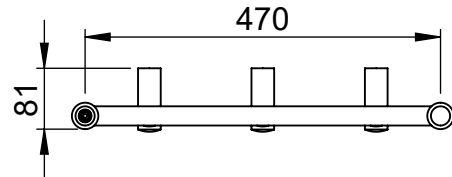

# Art Linea AL7.1 1000x505

Height: 1000  
Width: 505  
Depth: 81  
Weight HO: kg  
EO: kg

Tube  $\phi$ : 25.4 + 22  
Pipe Centres: 470  
Elec. element if specified: 200  
Output @ 50°C  $\Delta$  T Watts: 407  
BTUs:

All dimensions in millimetres

Manufactured from ISO/CEN CuZn36As (BS CZ126) Brass Tube

brackets extendable  
by a further 23mm

position of element  
if specified dual  
energy/ electric

\*Dual energy models require a conversion-tee, consult relevant drawing for details.