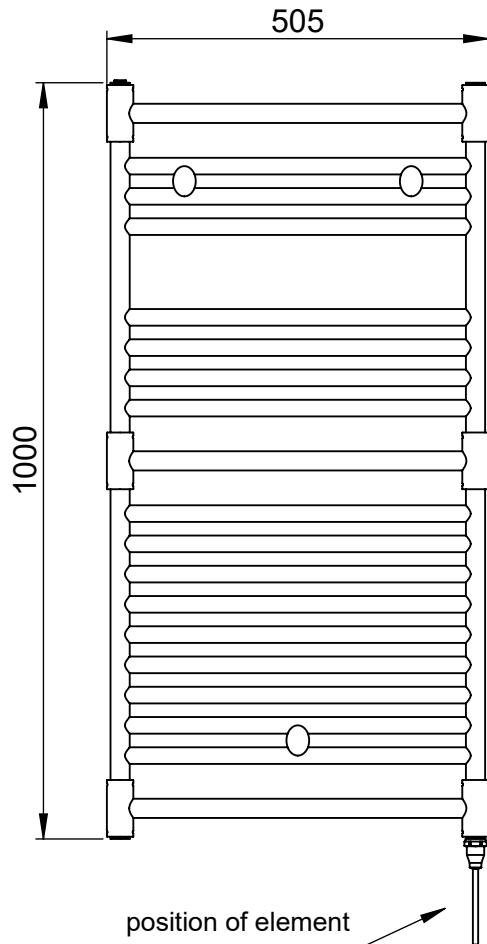

# Art Linea AL7.1 1000x505

Height: 1000  
Width: 505  
Depth: 81  
Weight HO: kg  
EO: kg

Tube  $\phi$ : 25.4 + 22  
Pipe Centres: 470  
Elec. element if specified: 200  
Output @ 50°C  $\Delta$  T Watts: 407  
BTUs:

All dimensions in millimetres

Manufactured from ISO/CEN CuZn36As (BS CZ126) Brass Tube

brackets extendable  
by a further 23mm

position of element  
if specified dual  
energy/ electric

\*Dual energy models require a conversion-tee, consult relevant drawing for details.

Vogue UK Ltd. reserve the right to alter specifications without prior notice.  
ALL MEASUREMENTS ARE NOMINAL DIMENSIONS ONLY, AND ARE NOT BINDING.

SCALE 1:10

**VOGUE**  
TOWEL WARMERS & RADIATORS

Strawberry Lane, Willenhall  
West Midlands WV13 3RS  
Tel: 01902 387000 Fax: 01902 387001  
e-mail:sales@vogueuk.co.uk www.vogueuk.co.uk