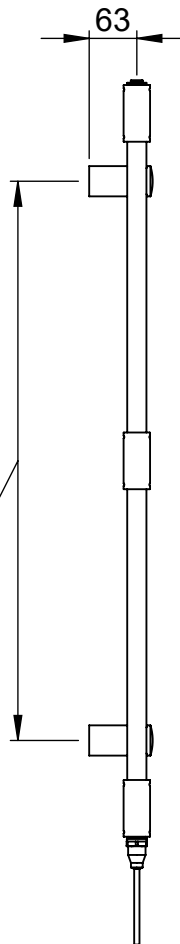

# Art Linea AL7.1 1000x505

Height: 1000  
Width: 505  
Depth: 81  
Weight HO: kg  
EO: kg

Tube  $\phi$ : 25.4 + 22  
Pipe Centres: 470  
Elec. element if specified: 200  
Output @ 50°C  $\Delta$  T Watts: 407  
BTUs:

All dimensions in millimetres

Manufactured from ISO/CEN CuZn36As (BS CZ126) Brass Tube

brackets extendable  
by a further 23mm

position of element  
if specified dual  
energy/ electric

\*Dual energy models require a conversion-tee, consult relevant drawing for details.