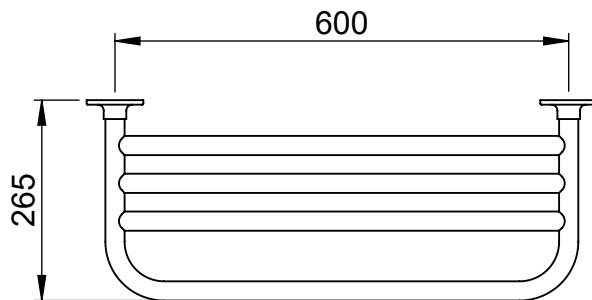

# MN004 75x675

Height: 75  
Width: 675  
Depth: 265  
Weight HO: kg  
EO: kg

Tube  $\phi$  : 25.4  
Pipe Centres: 600  
Elec. element if specified: n/a  
Output @ 50° C  $\Delta$  T Watts: n/a  
BTUs:

All dimensions in millimetres

Manufactured from ISO/CEN CuZn30As (BS CZ126) brass tube

Vogue UK Ltd. reserve the right to alter specifications without prior notice.  
ALL MEASUREMENTS ARE NOMINAL DIMENSIONS ONLY, AND ARE NOT BINDING.