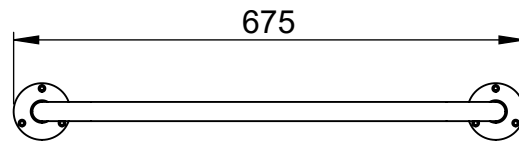

# MN004 75x675

Height: 75  
Width: 675  
Depth: 265  
Weight HO: kg  
EO: kg

Tube  $\phi$  : 25.4  
Pipe Centres: 600  
Elec. element if specified: n/a  
Output @ 50° C  $\Delta$  T Watts: n/a  
BTUs:

All dimensions in millimetres

Manufactured from ISO/CEN CuZn30As (BS CZ126) brass tube

Vogue UK Ltd. reserve the right to alter specifications without prior notice.  
ALL MEASUREMENTS ARE NOMINAL DIMENSIONS ONLY, AND ARE NOT BINDING.