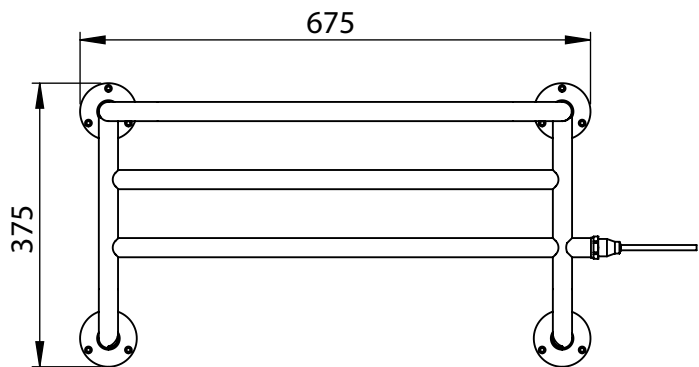

EL017 375x675

Height: 375
Width: 675
Depth: 315
Weight HO: kg
EO: kg

Tube ϕ : 25.4
Pipe Centres: n/a
Elec. element if specified: 100
Output @ 50 °C Δ T Watts: n/a
BTUs:

All dimensions in millimetres

Manufactured from ISO/CEN CuZn36As (BS CZ126) brass tube

Vogue UK Ltd. reserve the right to alter specifications without prior notice.
ALL MEASUREMENTS ARE NOMINAL DIMENSIONS ONLY, AND ARE NOT BINDING

SCALE 1:10

VOGUE
TOWEL WARMERS & RADIATORS

Strawberry Lane, Willenhall
West Midlands WV13 3RS
Tel: 01902 387000 Fax: 01902 387001
e-mail: sales@vogueuk.co.uk www.vogueuk.co.uk