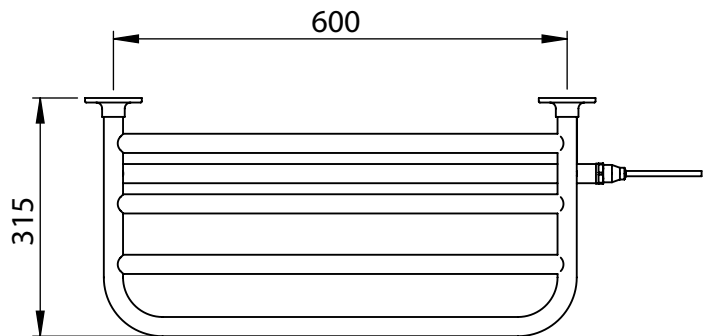

EL017 375x675

Height: 375
Width: 675
Depth: 315
Weight HO: kg
EO: kg

Tube ϕ : 25.4
Pipe Centres: n/a
Elec. element if specified: 100
Output @ 50 °C Δ T Watts: n/a
BTUs:

All dimensions in millimetres

Manufactured from ISO/CEN CuZn36As (BS CZ126) brass tube

Vogue UK Ltd. reserve the right to alter specifications without prior notice.
ALL MEASUREMENTS ARE NOMINAL DIMENSIONS ONLY, AND ARE NOT BINDING

SCALE 1:10

VOGUE
TOWEL WARMERS & RADIATORS

Strawberry Lane, Willenhall
West Midlands WV13 3RS
Tel: 01902 387000 Fax: 01902 387001
e-mail: sales@vogueuk.co.uk www.vogueuk.co.uk