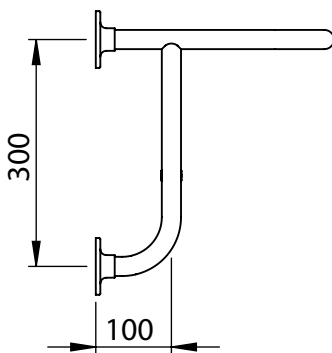

EL017 375x675

Height: 375
Width: 675
Depth: 315
Weight HO: kg
EO: kg

Tube ϕ : 25.4
Pipe Centres: n/a
Elec. element if specified: 100
Output @ 50 °C Δ T Watts: n/a
BTUs:

All dimensions in millimetres

Manufactured from ISO/CEN CuZn36As (BS CZ126) brass tube

Vogue UK Ltd. reserve the right to alter specifications without prior notice.
ALL MEASUREMENTS ARE NOMINAL DIMENSIONS ONLY, AND ARE NOT BINDING

SCALE 1:10

VOGUE
TOWEL WARMERS & RADIATORS

Strawberry Lane, Willenhall
West Midlands WV13 3RS
Tel: 01902 387000 Fax: 01902 387001
e-mail: sales@vogueuk.co.uk www.vogueuk.co.uk