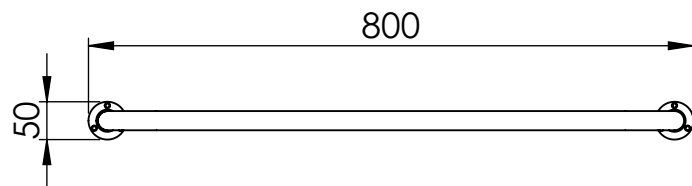

# IE6.2 850x650

Height: 850  
Width: 650  
Depth: 50  
Weight HO: kg  
EO: kg

Tube  $\phi$ : 25.4 + 22  
Pipe Centres / Face-Face Cons: 525  
Elec. element if specified: n/a  
Output @ 50°C  $\Delta$  T Watts: 116 W  
BTUs: W

All dimensions in millimetres

Manufactured from ISO/CEN CuZn30As (BS CZ126) brass tube

Vogue UK Ltd. reserve the right to alter specifications without prior notice.  
ALL MEASUREMENTS ARE NOMINAL DIMENSIONS ONLY, AND ARE NOT BINDING.