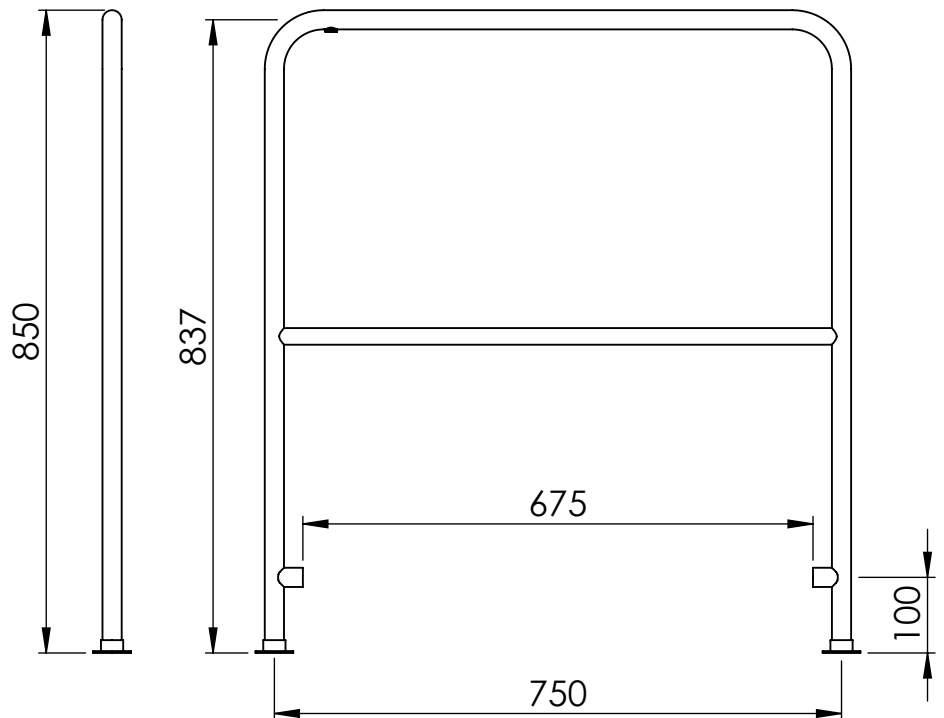

# IE6.2 850x650

Height: 850  
Width: 650  
Depth: 50  
Weight HO: kg  
EO: kg

Tube  $\phi$ : 25.4 + 22  
Pipe Centres / Face-Face Cons: 525  
Elec. element if specified: n/a  
Output @ 50°C  $\Delta$  T Watts: 116 W  
BTUs: W

All dimensions in millimetres

Manufactured from ISO/CEN CuZn30As (BS CZ126) brass tube

Vogue UK Ltd. reserve the right to alter specifications without prior notice.  
ALL MEASUREMENTS ARE NOMINAL DIMENSIONS ONLY, AND ARE NOT BINDING.