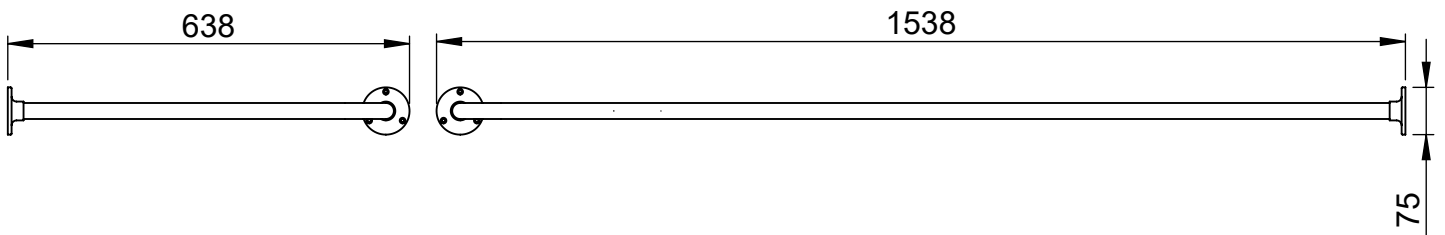

**Right Angle Wall Mounted
SCR6.3
75x1538**

Height: 75
Width: 1538
Depth: 638
Weight HO: kg
EO: kg

Tube ϕ : 25.4
Pipe Centres: n/a
Elec. element if specified: n/a
Output @ 50° C Δ T Watts: n/a
BTUs: n/a

All dimensions in millimetres

Manufactured from ISO/CEN CuZn36As (BS CZ126) brass tube

Vogue UK Ltd. reserve the right to alter specifications without prior notice.
ALL MEASUREMENTS ARE NOMINAL DIMENSIONS ONLY, AND ARE NOT BINDING.