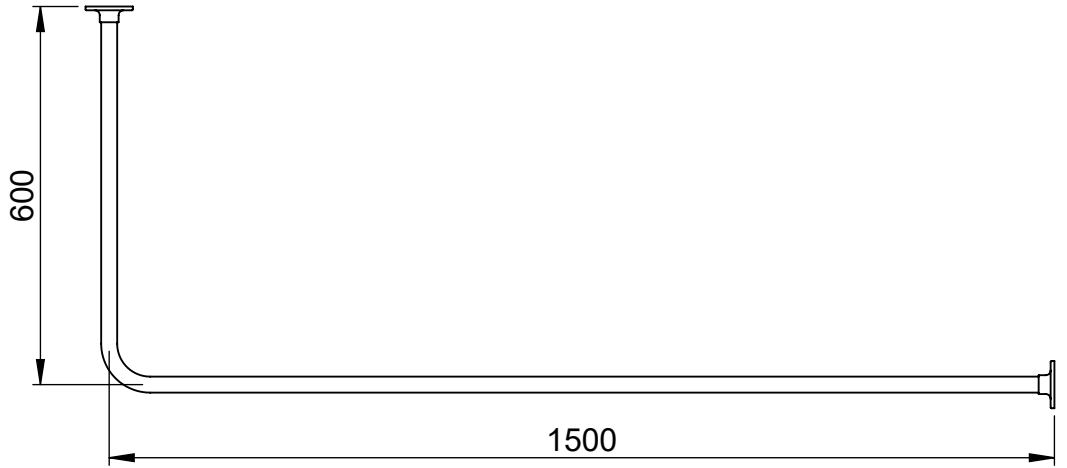

**Right Angle Wall Mounted
SCR6.3
75x1538**

Height: 75
Width: 1538
Depth: 638
Weight HO: kg
EO: kg

Tube ϕ : 25.4
Pipe Centres: n/a
Elec. element if specified: n/a
Output @ 50° C Δ T Watts: n/a
BTUs: n/a

All dimensions in millimetres

Manufactured from ISO/CEN CuZn36As (BS CZ126) brass tube

Vogue UK Ltd. reserve the right to alter specifications without prior notice.
ALL MEASUREMENTS ARE NOMINAL DIMENSIONS ONLY, AND ARE NOT BINDING.