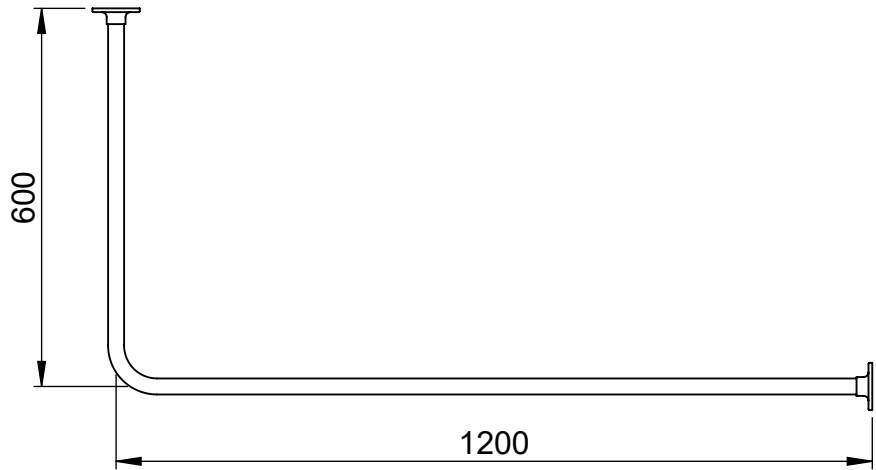

**Right Angle Wall Mounted
SCR6.2
75x1238**

Height: 75
Width: 1238
Depth: 638
Weight HO: kg
EO: kg

Tube ϕ : 25.4
Pipe Centres: n/a
Elec. element if specified: n/a
Output @ 50° C Δ T Watts: n/a
BTUs: n/a

All dimensions in millimetres

Manufactured from ISO/CEN CuZn36As (BS CZ126) brass tube

Vogue UK Ltd. reserve the right to alter specifications without prior notice.
ALL MEASUREMENTS ARE NOMINAL DIMENSIONS ONLY, AND ARE NOT BINDING.