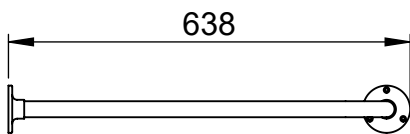

**Right Angle Wall Mounted
SCR6.2
75x1238**

Height: 75
Width: 1238
Depth: 638
Weight HO: kg
EO: kg

Tube ϕ : 25.4
Pipe Centres: n/a
Elec. element if specified: n/a
Output @ 50° C Δ T Watts: n/a
BTUs: n/a

All dimensions in millimetres

Manufactured from ISO/CEN CuZn36As (BS CZ126) brass tube

Vogue UK Ltd. reserve the right to alter specifications without prior notice.
ALL MEASUREMENTS ARE NOMINAL DIMENSIONS ONLY, AND ARE NOT BINDING.