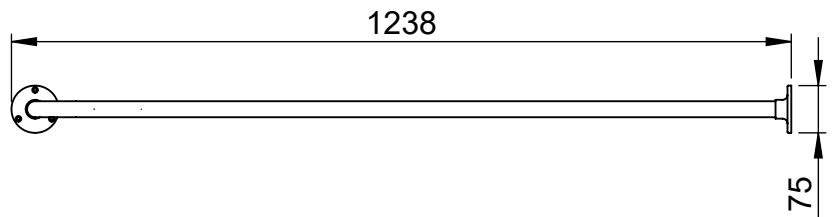

**Right Angle Wall Mounted
SCR6.2
75x1238**

Height: 75
Width: 1238
Depth: 638
Weight HO: kg
EO: kg

Tube ϕ : 25.4
Pipe Centres: n/a
Elec. element if specified: n/a
Output @ 50° C Δ T Watts: n/a
BTUs: n/a

All dimensions in millimetres

Manufactured from ISO/CEN CuZn36As (BS CZ126) brass tube

Vogue UK Ltd. reserve the right to alter specifications without prior notice.
ALL MEASUREMENTS ARE NOMINAL DIMENSIONS ONLY, AND ARE NOT BINDING.