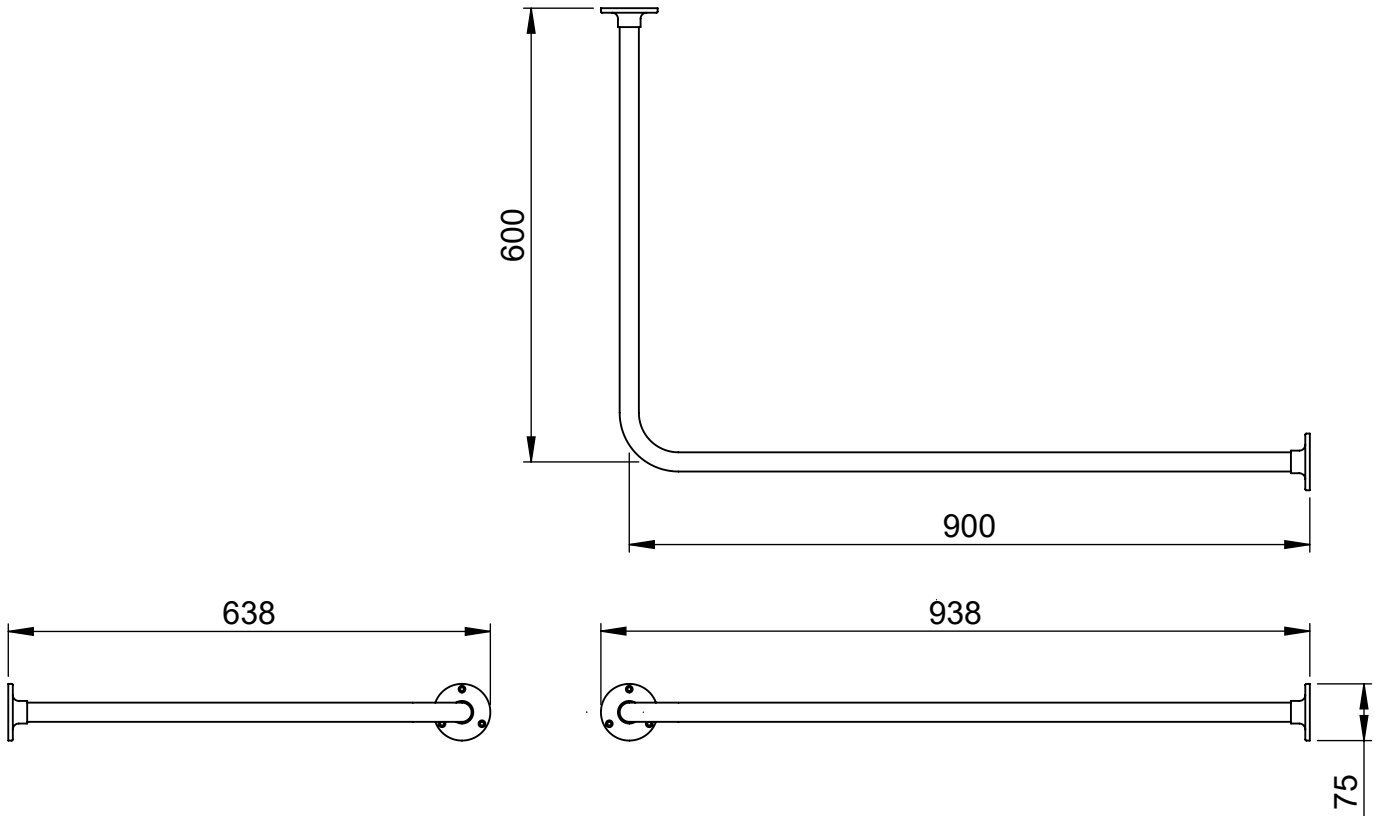

**Right Angle Wall Mounted
SCR6.1
75x938**

Height: 75
Width: 938
Depth: 638
Weight HO: kg
EO: kg

Tube ϕ : 25.4
Pipe Centres: n/a
Elec. element if specified: n/a
Output @ 50°C Δ T Watts: n/a
BTUs: n/a

All dimensions in millimetres

Manufactured from ISO/CEN CuZn36As (BS CZ126) brass tube

Vogue UK Ltd. reserve the right to alter specifications without prior notice.
ALL MEASUREMENTS ARE NOMINAL DIMENSIONS ONLY, AND ARE NOT BINDING.