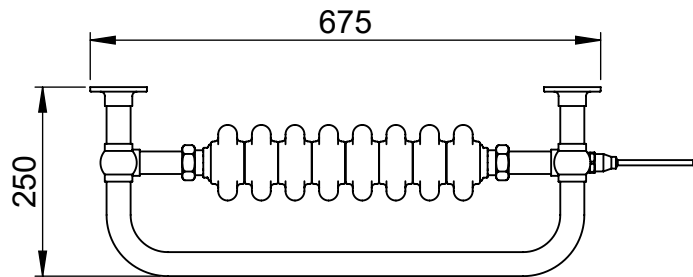

Regency LG005-MS 740x675

Height: 740

Width: 675

Depth: 250

Weight HO: 9.5 kg

EO: 13.5 kg

Tube ϕ : 31.8

Pipe Centres: 600

Elec. element if specified: 300

Output @ 50°C Δ T Watts: 568

BTUs: 1938

All dimensions in millimetres

Manufactured from Mild Steel

Vogue UK Ltd. reserve the right to alter specifications without prior notice.
ALL MEASUREMENTS ARE NOMINAL DIMENSIONS ONLY, AND ARE NOT BINDING.