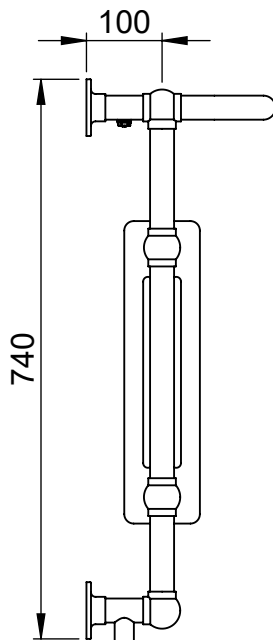

Regency LG005-MS 740x675

Height: 740

Width: 675

Depth: 250

Weight HO: 9.5 kg

EO: 13.5 kg

Tube ϕ : 31.8

Pipe Centres: 600

Elec. element if specified: 300

Output @ 50°C Δ T Watts: 568

BTUs: 1938

All dimensions in millimetres

Manufactured from Mild Steel

Vogue UK Ltd. reserve the right to alter specifications without prior notice.
ALL MEASUREMENTS ARE NOMINAL DIMENSIONS ONLY, AND ARE NOT BINDING.