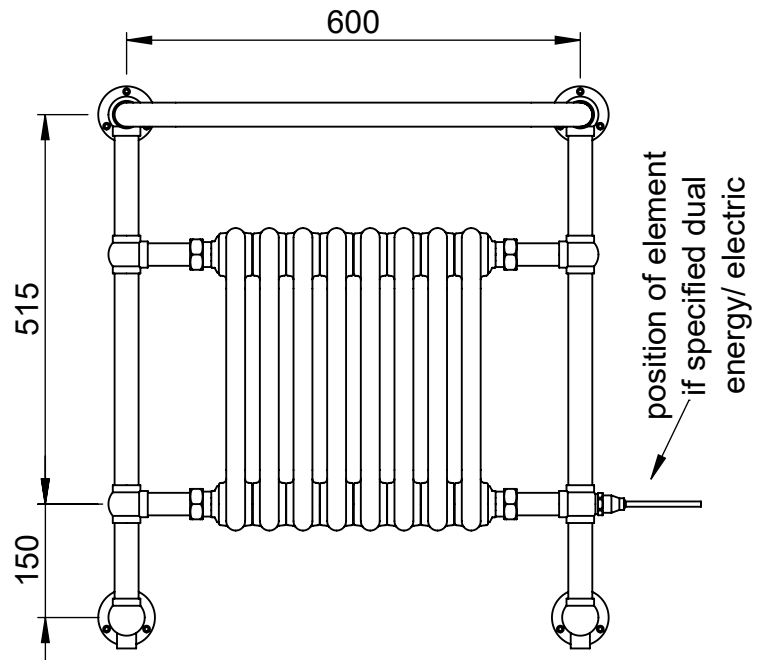

Regency LG005-MS 740x675

Height: 740

Width: 675

Depth: 250

Weight HO: 9.5 kg

EO: 13.5 kg

Tube ϕ : 31.8

Pipe Centres: 600

Elec. element if specified: 300

Output @ 50°C Δ T Watts: 568

BTUs: 1938

All dimensions in millimetres

Manufactured from Mild Steel

Vogue UK Ltd. reserve the right to alter specifications without prior notice.
ALL MEASUREMENTS ARE NOMINAL DIMENSIONS ONLY, AND ARE NOT BINDING.