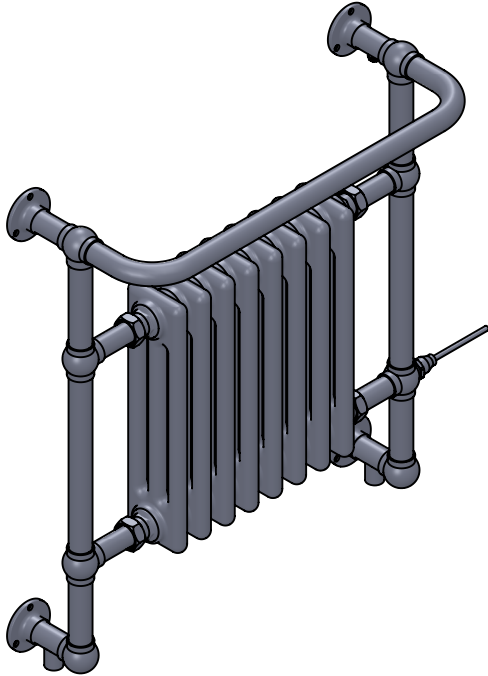

Regency LG005-MS 740x675

Height: 740

Width: 675

Depth: 250

Weight HO: 9.5 kg

EO: 13.5 kg

Tube ϕ : 31.8

Pipe Centres: 600

Elec. element if specified: 300

Output @ 50°C Δ T Watts: 568

BTUs: 1938

All dimensions in millimetres

Manufactured from Mild Steel

Vogue UK Ltd. reserve the right to alter specifications without prior notice.
ALL MEASUREMENTS ARE NOMINAL DIMENSIONS ONLY, AND ARE NOT BINDING.