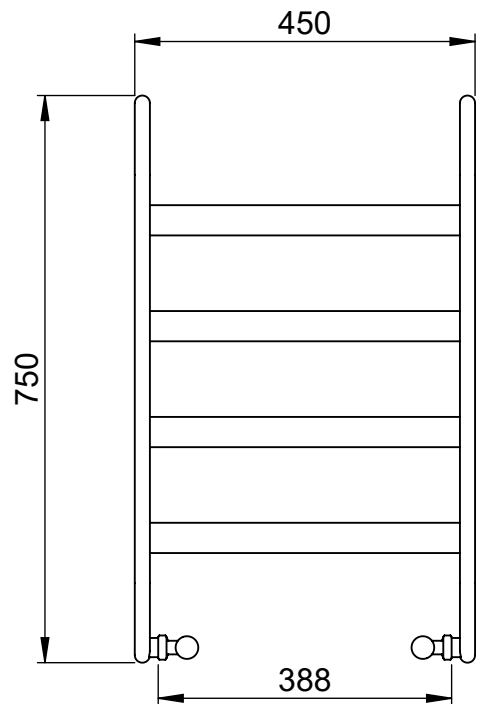

**Decor  
MD084  
750x450**

Height: 750  
Width: 450  
Depth: 145  
Weight HO: kg  
EO: kg

Tube  $\phi$  : 40x20 + 40x10  
Face-Face Connections: 388  
Elec. element if specified: n/a  
Output @ 50°C  $\Delta$  T Watts: 129  
BTUs: 440

All dimensions in millimetres

Manufactured from Mild Steel

Vogue UK Ltd. reserve the right to alter specifications without prior notice.  
ALL MEASUREMENTS ARE NOMINAL DIMENSIONS ONLY, AND ARE NOT BINDING.