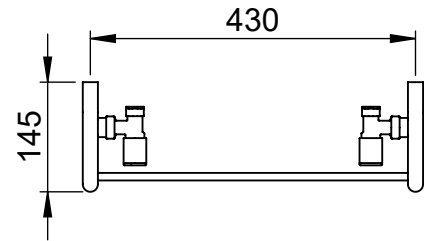

**Decor  
MD084  
750x450**

Height: 750  
Width: 450  
Depth: 145  
Weight HO: kg  
EO: kg

Tube  $\phi$  : 40x20 + 40x10  
Face-Face Connections: 388  
Elec. element if specified: n/a  
Output @ 50°C  $\Delta$  T Watts: 129  
BTUs: 440

All dimensions in millimetres

Manufactured from Mild Steel

Vogue UK Ltd. reserve the right to alter specifications without prior notice.  
ALL MEASUREMENTS ARE NOMINAL DIMENSIONS ONLY, AND ARE NOT BINDING.