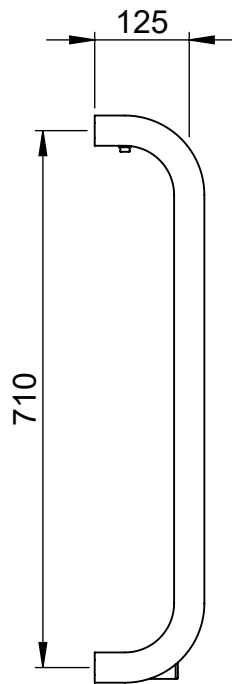

**Decor  
MD084  
750x450**

Height: 750  
Width: 450  
Depth: 145  
Weight HO: kg  
EO: kg

Tube  $\phi$  : 40x20 + 40x10  
Face-Face Connections: 388  
Elec. element if specified: n/a  
Output @ 50°C  $\Delta$  T Watts: 129  
BTUs: 440

All dimensions in millimetres

Manufactured from Mild Steel

Vogue UK Ltd. reserve the right to alter specifications without prior notice.  
ALL MEASUREMENTS ARE NOMINAL DIMENSIONS ONLY, AND ARE NOT BINDING.