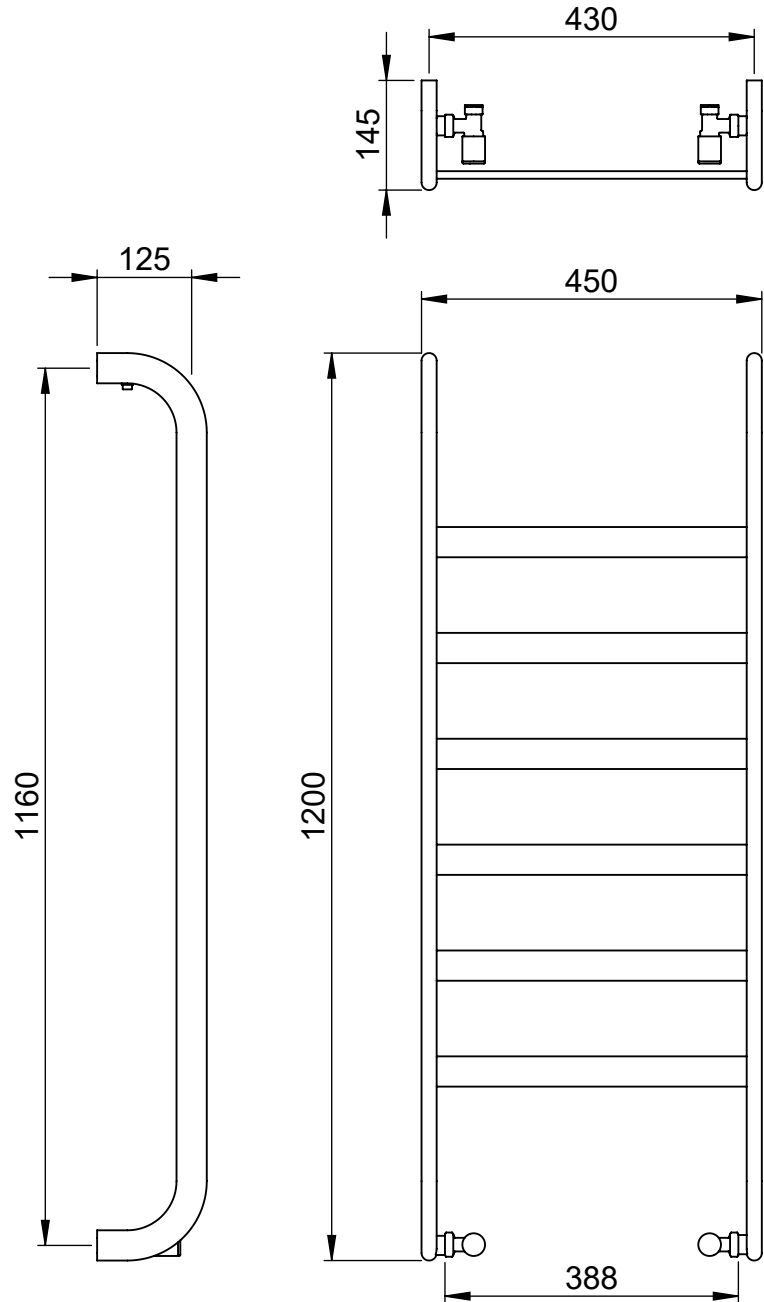

# Decor MD084 1200x450

Height: 1200  
Width: 450  
Depth: 145  
Weight HO: 7.65 kg  
EO: kg

Tube  $\phi$ : 40x20 + 40x10  
Face-Face Connections: 388  
Elec. element if specified: n/a  
Output @ 50°C  $\Delta$  T Watts: 199  
BTUs: 679

All dimensions in millimetres

Manufactured from Mild Steel

Vogue UK Ltd. reserve the right to alter specifications without prior notice.  
ALL MEASUREMENTS ARE NOMINAL DIMENSIONS ONLY, AND ARE NOT BINDING.